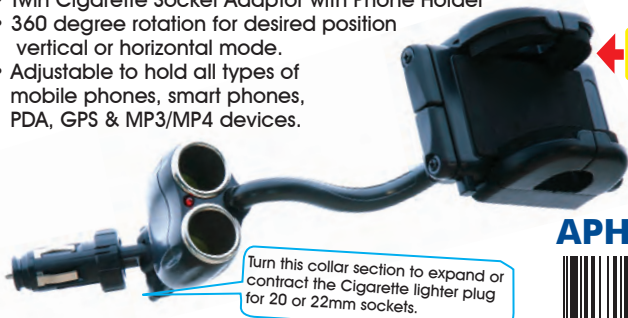

Compact Suction Holder

- Suitable for all smart phones
- Adjustable positions
- Rotate your phone to desired position
- One touch auto grip

Phone not included

APH320

Phone not included

Phone/Portable Device Holder with 2 12V Sockets

- Twin Cigarette Socket Adaptor with Phone Holder
- 360 degree rotation for desired position vertical or horizontal mode.
- Adjustable to hold all types of mobile phones, smart phones, PDA, GPS & MP3/MP4 devices.

Turn this collar section to expand or contract the Cigarette lighter plug for 20 or 22mm sockets.

APH300

Phone not included

Phone/Portable Device Holder with 12V Socket & USB

- Cigarette Socket Adaptor / USB with Phone Holder
- 360 degree rotation for desired position vertical or horizontal mode.
- Adjustable to hold all types of mobile phones, smart phones, PDA, GPS & MP3/MP4 devices.