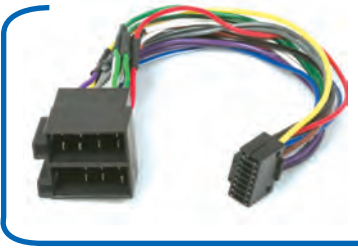

- Suitable for all Kenwood models 2005 ON
- 16 Pin connection
- 2 Large Pins for Power and Earth.
- Makes for easy D.I.Y. installation

APP8KE1

9 317114 892782