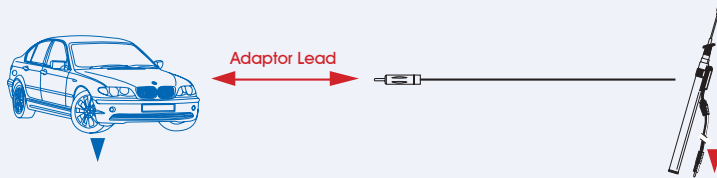

- For cars fitted with OEM Radio
- Converts Ant input to standard DIN socket

APA32

9 317114 892980

ANTENNA ACCESSORIES

Cont.

OEM ANT Input

Found in
i10 i30
Cerato

Antenna Adaptor Lead