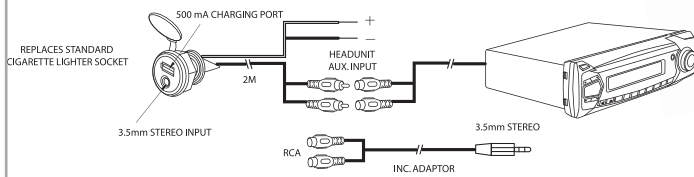

USB Charging Socket with 3.5mm jack

- 12V Powered adaptor with USB and 3.5mm inputs
- 1 Metre RCA to 3.5mm cable supplied
- Replaces standard cigarette lighter socket

Illuminated

APUSB35E

USB Charging Socket