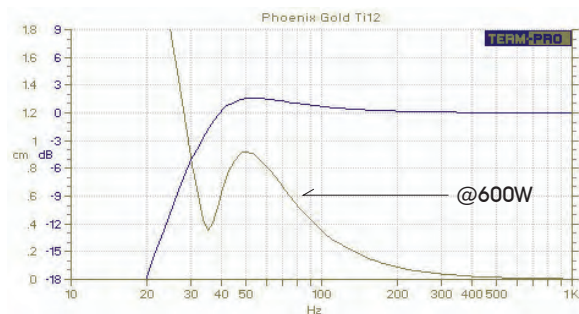

VOLUME

43L

STANDARD TUNING

35Hz

PORT AREA

81 cm²

MDF THICKNESS

18mm

COLOUR

BLACK CHARCOAL

AERPRO SNUG FIT

TUNING RESPONSE MODELLING