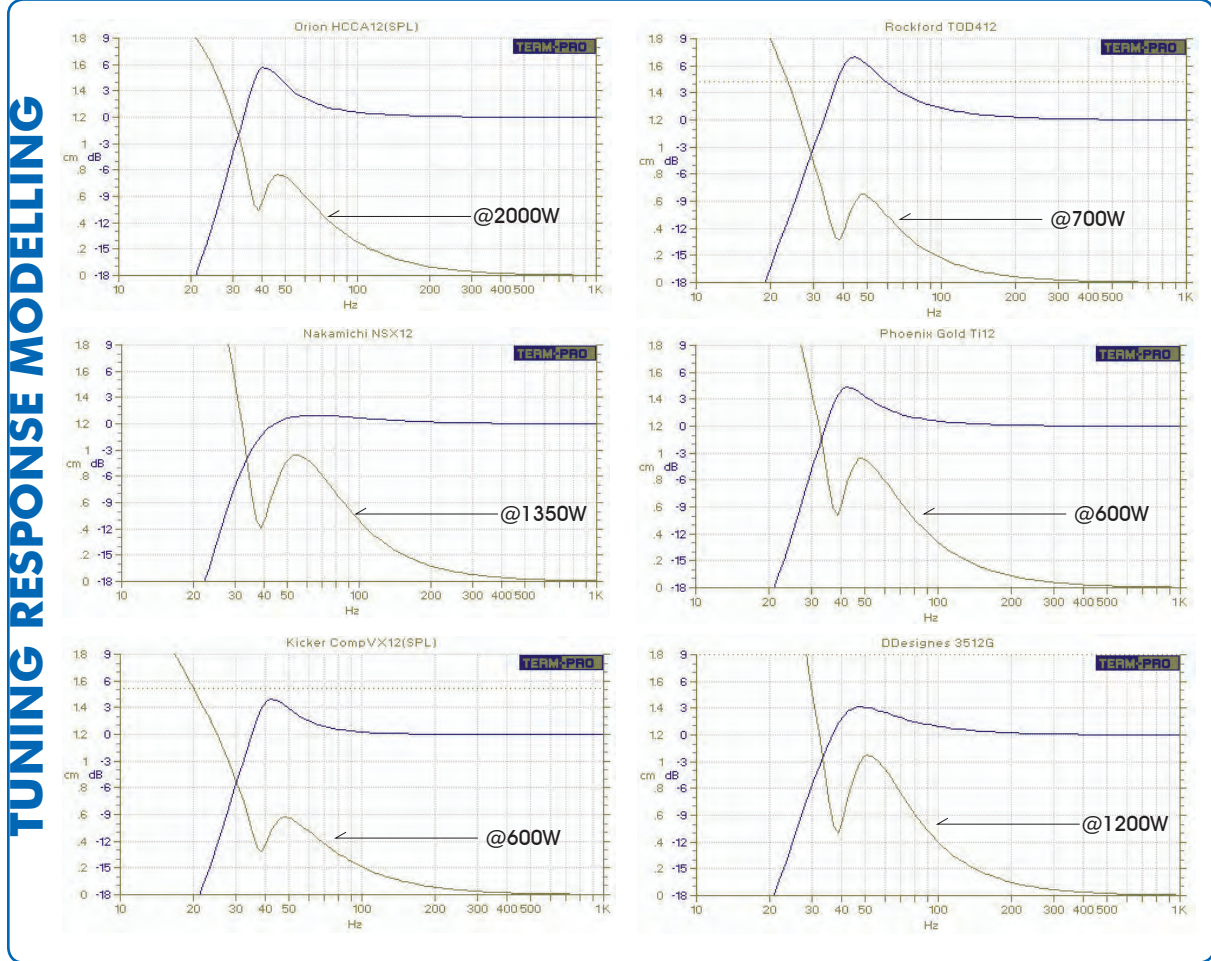

TUNING RESPONSE MODELLING

Response chart based on 3.7L driver displacement, For general guidance only.