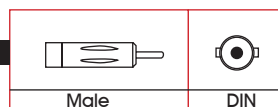

Antenna Adaptor Lead

- For cars with Chrysler/Jeep 2002 on Socket antenna connector

APA36

9 317114 893000