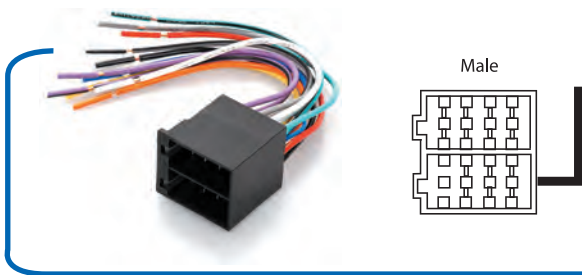

Universal ISO Connector

Universal Female ISO Connectors to bare ends

APP7200

Universal Male ISO Connector

- Suit AUDI / VW APP7201 ISO to bare ends.
- The APP7201 has an inbuilt link for the illumination wire in an Audi or Volkswagen.