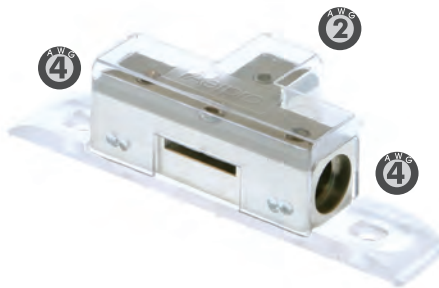

APT222

9 317114 901637

T Type Connector
2GA in to 2X4GA out