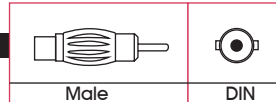

ANTENNA ACCESSORIES

Antenna Adaptors To DIN

To install an aftermarket head unit where the car's antenna lead is not DIN standard

Often referred to as European connector

Antenna Adaptor Plug

- For cars fitted with ISO antenna connector

AP349

Often referred to as European connector

20cm

Antenna Adaptor Lead

- For cars fitted with ISO antenna connector

AP349L

Often referred to as European connector

20cm

Antenna Adaptor Lead

- For cars fitted with ISO antenna connector and an antenna that has an inbuilt mast head amplifier.

AP3421

uncoded Fakra fits any Fakra connector

Antenna Adaptor Plug

- For cars fitted with Fakra antenna connector (of any coding)

APA68

uncoded Fakra fits any Fakra connector

20cm

Antenna Adaptor Lead

- For cars fitted with Fakra antenna connector (of any coding)
- Antenna may be passive or active with separate mast head amplifier trigger.

APA58