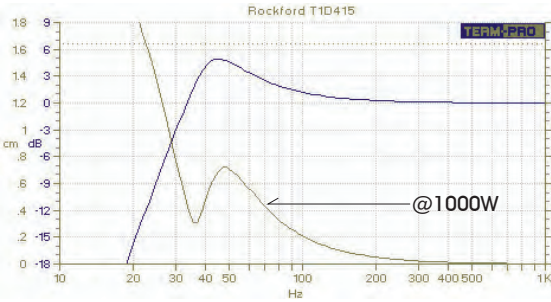

VOLUME
134L

STANDARD TUNING
36Hz

PORT AREA
368cm²

MDF THICKNESS
18/21mm front

COLOUR
LIGHT CHARCOAL

COLOUR
BLACK CHARCOAL

AERPRO SNUG FIT

TUNING RESPONSE MODELLING