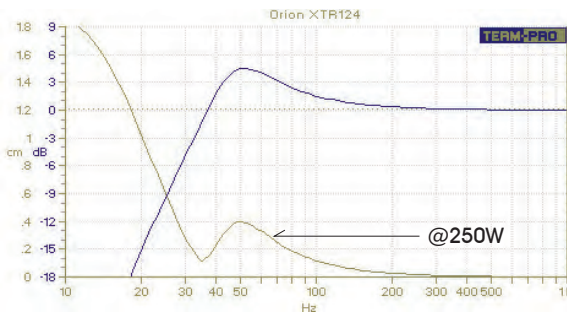

VOLUME

43L

STANDARD TUNING

35Hz

PORT AREA

81 cm²

MDF THICKNESS

18mm

COLOUR

BLACK CHARCOAL

AERPRO SNUG FIT

TUNING RESPONSE MODELLING