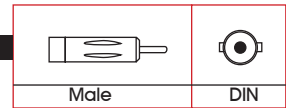

ANTENNA ACCESSORIES

Cont.