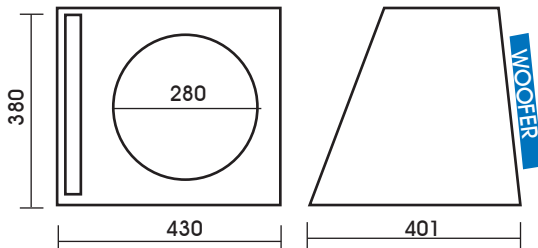

VOLUME

37.5L

MDF THICKNESS

16mm

PORT AREA

110cm²

TUNING

46Hz