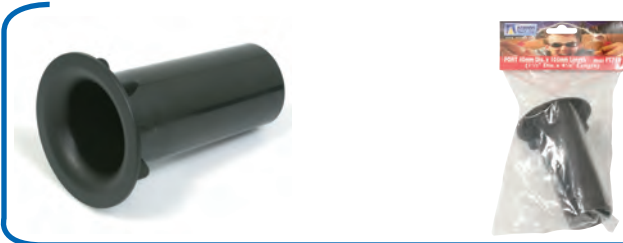

Bass Reflex Ports • Anti turbulence port • Sold as single

40mm x 105mm (1.6" x 4.1")

- Cutout diameter: 63mm

PT759

9 317114 884091