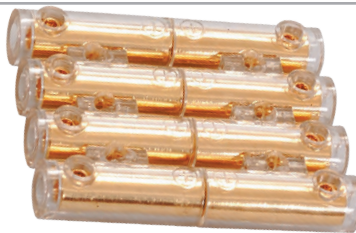

AP6042

9 317114 887474

L Type Ring Terminal, Set Screw Type, 4 GA

- For mounting against flat surfaces
- Gold-plated
- Screw type terminals

AP608

9 317114 867049 >

4 Pin Plug and Socket, 12GA

- Gold-plated
- Screw type terminals
- Clear insulation
- Polarity indication on pins
- Packed in matched pairs