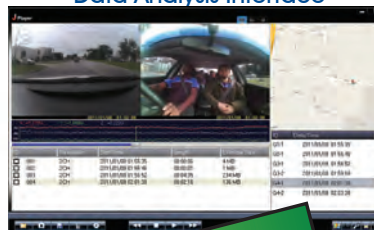

DVR Car Recorder Camera With GPS Tracking

- Dual camera car DVR 2.0" HD LCD screen
- Front camera 270 degree rotation
- 100 Degree front wide angle lens
- 120 Degree back extra wide angle lens
- Built-in 1/4" sensor component with low noise
- Infrared built in microphones & horns
- Supports to delay start up
- Built in G sensor

8GB Micro SD Card Included

HD

GPS Tracking
By computer

HDDVR427

9 317114 909657

Hybrid Reversing Camera/Sensor combination

- 4 rear sensor system with camera
- Self-test function
- Butterfly mount Low light camera with wide angle lens
- Volume adjustable
- Accurate digital distance and clear rearview shown on A/V monitor (monitor not included)
- Shock, vibration and water resistant camera
- Detachable sensor with waterproof wire connector

G8R

9 317114 909749