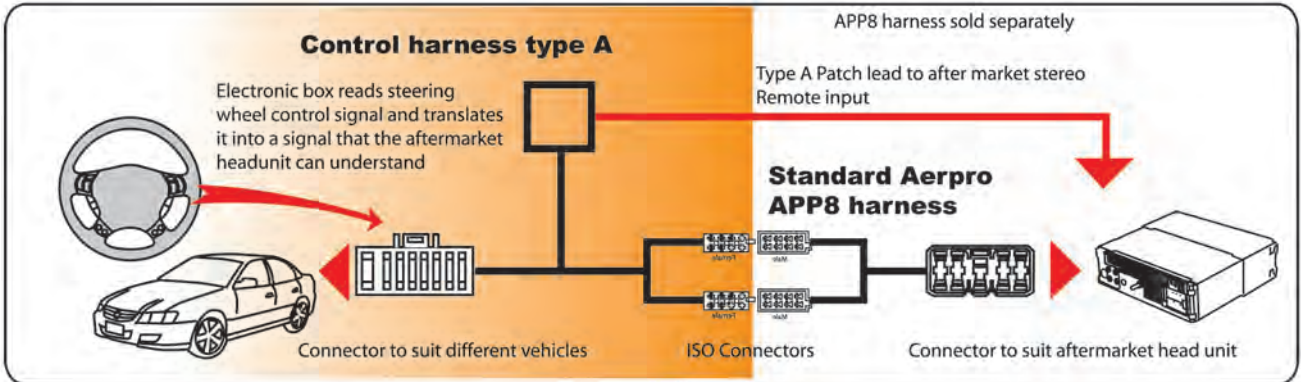

Q: MY aftermarket head unit does not have a direct Steering Wheel Control Input. Is there another Option?

A: Yes, If your Head unit does not have direct steering wheel control input, you can use the Aerpro APUIR (ref. page 33). The APUIR is a universal Infra-red adaptor which enables control of an aftermarket head unit (with IR control) from the steering wheel controls of an analog Vehicle, allowing up to 10 buttons to be programmed. The head unit must have a remote control handset for the IR adaptor to learn from.

Q: What is the difference between a TYPE A and a TYPE C Control Harness?