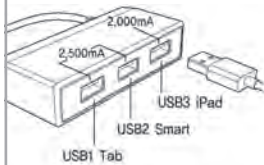

APL3USB

9 317114 897787 >

3 USB PORT CHARGER

- For charging all kinds of smart phones, including tablets and all Ipad, Iphone, Ipad and Iphone 5
- Suits 12V/24V
- Input Voltage DC 10.0~28.5V
- USB Output DC 5.2±0.2V
- Total capacity 4.5A