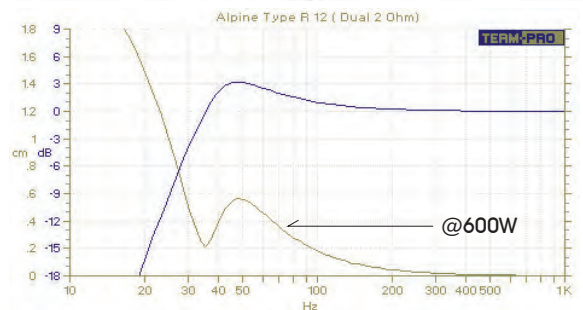

VOLUME

42LX2

STANDARD TUNING

40Hz

PORT AREA

81cm²X2

MDF THICKNESS

18mm

COLOUR

DARK CHARCOAL

AERPRO SNUG FIT

TUNING RESPONSE MODELLING

Response chart based on 3.7L driver displacement, For general guidance only.