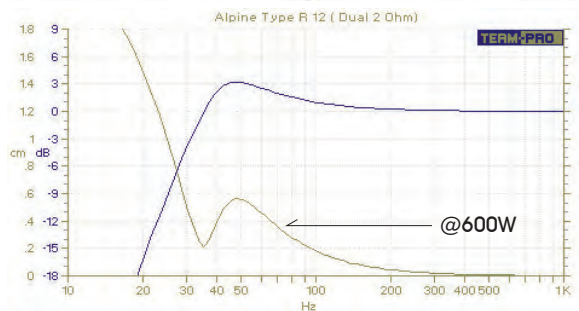

VOLUME

43L

STANDARD TUNING

35Hz

PORT AREA

81 cm²

MDF THICKNESS

18mm

COLOUR

BLACK CHARCOAL

AERPRO SNUG FIT

TUNING RESPONSE MODELLING