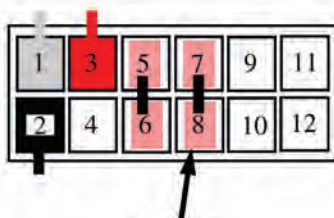

Remove the link between pins 7 & 8

CONTROL HARNESS FAQ

Steering Wheel Control Harness FAQ:

Q: If the vehicle plugs do not match, can I cut the control harness and wire the steering wheel control module into the vehicle?

A: No, The Aerpro control harness module has been programmed specific to the vehicle.
If the Control harness plug does not suit the vehicles radio plug, The Control harness will not suit your vehicle.

Q: I have installed a pioneer unit, When I Turn On Unit, the Steering Wheel controls Do not Function correctly.

A: Pioneer head units can have different rest voltage for the steering wheel control input. This can cause the steering wheel controls to function incorrectly. There are Two Solutions available. Please see below:
1.If you have purchased the APPIOA and the steering wheel controls are not functioning correctly, you will need to remove the link between pins 7 & 8 (see Fig 1 below). Link can be removed by de-pinning the block using a small screw driver. Once link is removed from patch lead, disconnect power from steering wheel control module for 30 seconds so the Module will recognise the change to the patch lead.
2.If option 1 does not correct the problem, you will need to purchase the APPISOA. The APPISOA will suit both Pioneer and Sony head units.
The APPISOA has an inline PCB which automatically detects which brand unit is being installed and adjusts programming to suit the aftermarket unit .

Fig 1.