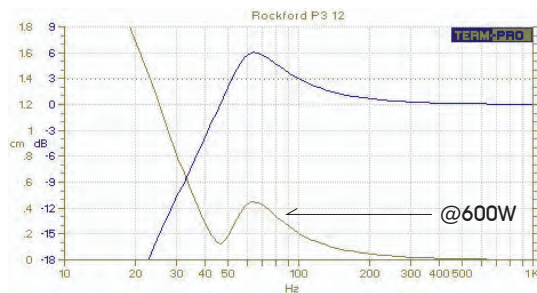

TUNING RESPONSE MODELLING

Response chart based on 3.7L driver displacement, For general guidance only.