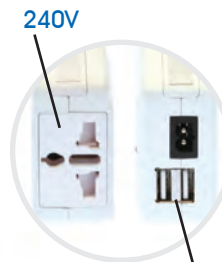

75W

CAI75

9 317114 889324

150W

CAI150

9 317114 889331

Universal 150W Power Inverter with Dual USB Sockets

- Dual USB inputs
- DC 12V-AC240v, 50Hz
- 12V cigarette lighter adapter plug