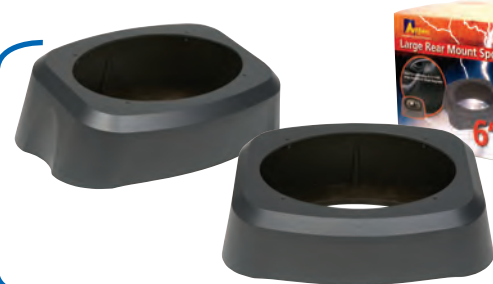

6" x 9" (152mm x 229mm) Large Rear Mount Speaker Spacers

- Rubberized coating
- Acoustic design, reinforced ABS plastic housing

APS690LG