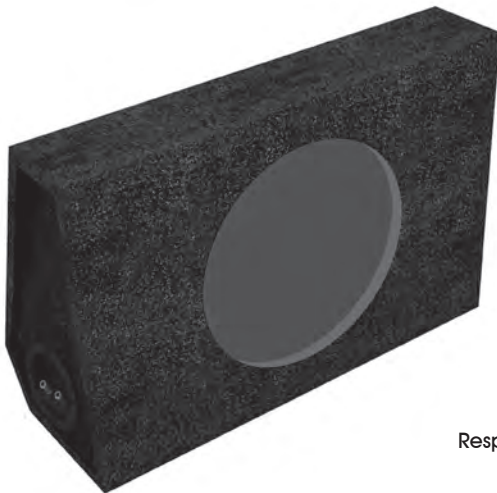

MDF THICKNESS
16mm

TUNING
48Hz

COLOUR
BLACK

AERPRO SNUG FIT

12" Ported

MAX122

Recommended for Flat sub usage only

Sample response