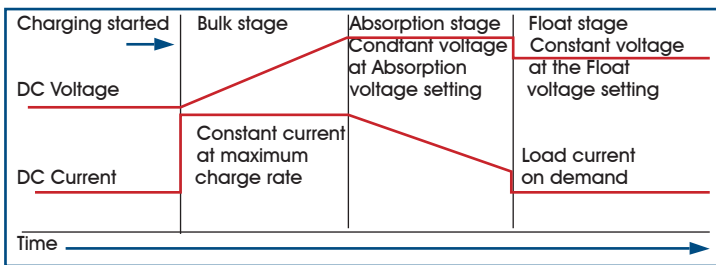

Battery Chargers

2 in 1 Power System

3-Stage Battery Charger & Power Supply

1. Switch mode design
   - Durable and corrosion resistant chassis
   - Over-temperature shutdown and overload protection
   - Transformer isolated for safety
   - Short circuit and surge protection
   - Fixed voltage mode (power supply) function
   - Recommended battery type: Lead acid
2. Including AGM, GEL+WET type batteries

Made in Taiwan

Ideal for workshops or demo boards

Bulk stage: $14.5 \pm 0.5VDC$, 40A
Absorption stage: $14.5 \pm 0.5VDC$, 40A~4A
Float stage: $13.6 \pm 0.5VDC$, min. 0.5A