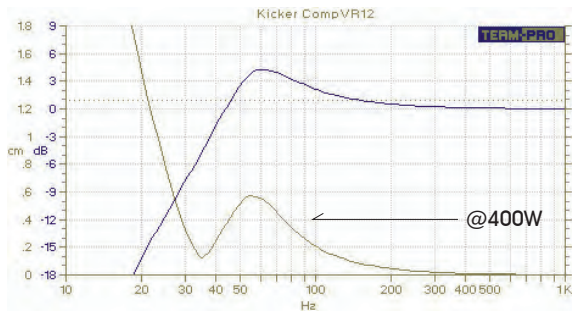

VOLUME

42LX2

STANDARD TUNING

40Hz

PORT AREA

81cm²X2

MDF THICKNESS

18mm

COLOUR

DARK CHARCOAL

AERPRO SNUG FIT

TUNING RESPONSE MODELLING

Response chart based on 3.7L driver displacement, For general guidance only.