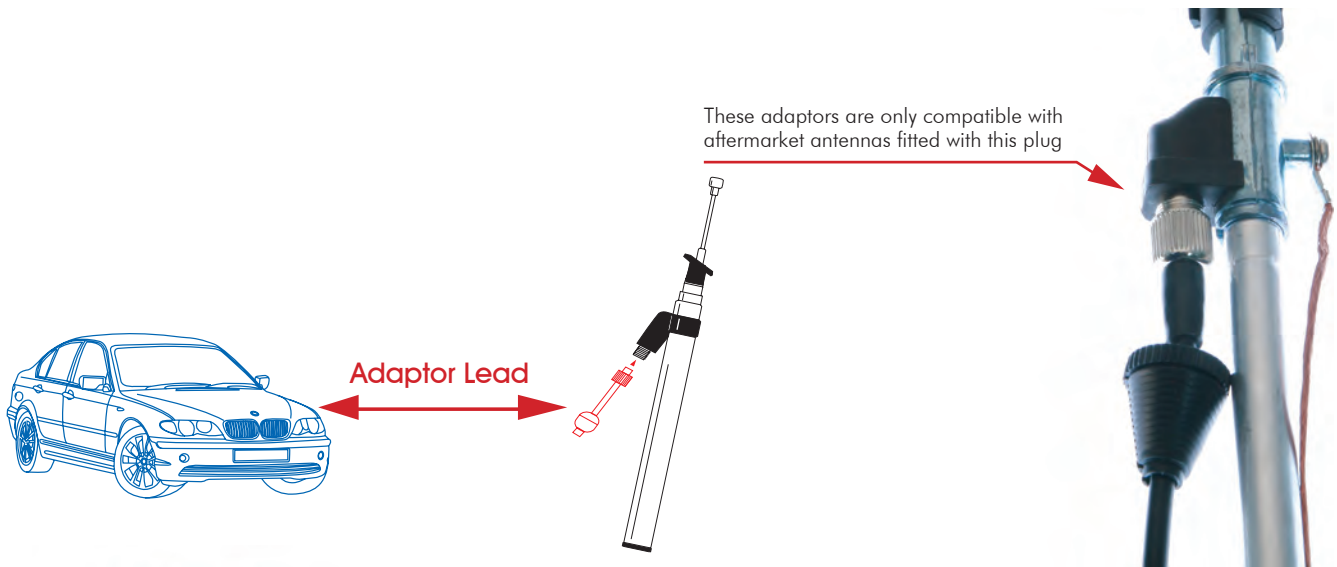

Antenna Adaptors To OEM Radio Connector

To install an aftermarket antenna where the cars OEM antenna is not standard Din. This adaptor is used at the antenna end.

Found in
Astra
Vectra

Antenna Adaptor

- Connect an aftermarket antenna with the OEM antenna wiring