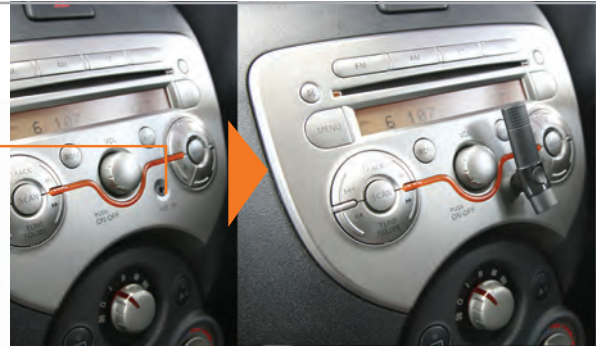

Universal Handsfree Bluetooth Car Kit

- Full duplex
- DSP: Integrated with echo cancellation and Noise suppressor
- High capacity built in rechargeable battery
- Bluetooth V2.0+EDR, Class II
- Range up to 10 metres
- Charging time approx 2-3 hours
- Use time: Up to 4 hours
- Standby time: Up to 30 days

Plug into AUX INPUT shown here **OR**