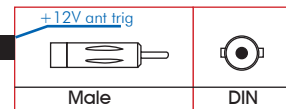

ANTENNA ACCESSORIES

Cont.

Does not Retain Diversity Tuning
Combines antenna signals into one signal

Antenna Adaptor Lead

- For cars fitted with 2 DIN antenna connectors

AP339

Found in
Nissan

Does not Retain Diversity Tuning
Combines antenna signals into one signal

Antenna Adaptor Lead

- For cars fitted with OEM Nissan Diversity system

AP348A

Found in
i10 i30
Cerato

Antenna Adaptor Lead

- For cars fitted with OEM Hyundai/Kia nylon block connector

APA47

Found in
Accent
Optima

Antenna Adaptor Lead

- For cars fitted with OEM Hyundai/Kia nylon block connector

APA63

Found in
Navara
Pathfinder
Tiida
X-Trail

Antenna Adaptor Lead

- For cars fitted with OEM Nissan nylon block connector

APA69