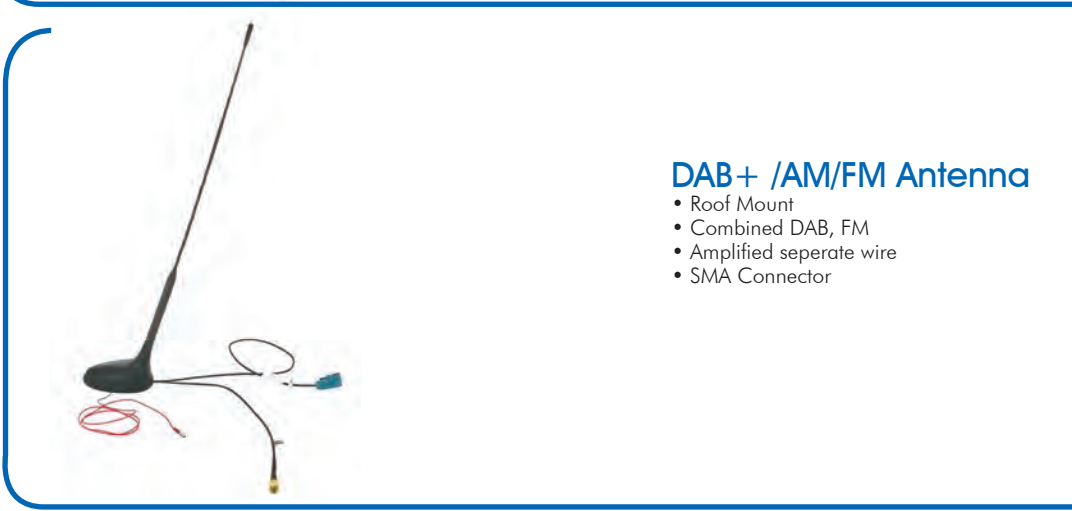

DAB+ /AM/FM Antenna

- Roof Mount
- Combined DAB, FM
- Amplified separate wire
- SMA Connector

NEW

CT27UV57

5 055193 339371