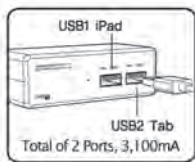

Dual 12V Sockets & Dual 5V USB Sockets

- In car adapter with dual 12V sockets & dual 5V USB sockets

ADM50USB

9 317114 896711

Car Adaptor, Triple 12V Sockets & Dual 5V USB Sockets

- In car adapter with three 12V sockets & single 5V USB socket
- Power Socket : Total 10A at 12V
- USB Charger : 1.2A
- With blue LED Backlight

APL3USB

9 317114 897787 >

3 USB PORT CHARGER

- For charging all kinds of smart phones, including tablets and all Ipad, Iphone, Ipad and Iphone 5
- Suits 12V/24V
- Input Voltage DC 10.0~28.5V
- USB Output DC 5.2±0.2V
- Total capacity 4.5A

APL30USB

9 317114 911483

3 lighter socket ports with 2 USB charging ports

- For charging all kinds of Smart Phones, Ipad, Tablets
- Suits: 12V/24V
- Input Voltage: DC 10.0~28.5V
- USB Output: DC 5.0±0.2V
- Total Capacity: USB 3.1A+Sockets 8A

APL32USB

9 317114 911490