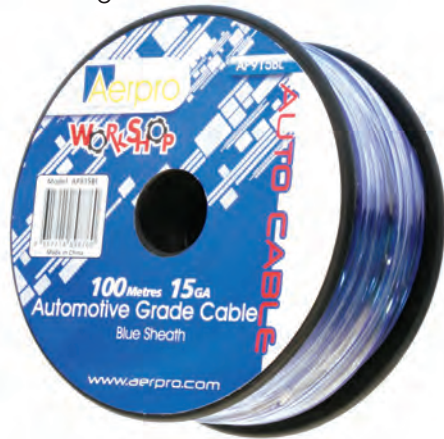

Workshop Series Automotive Cable • 100 Metres Each Roll

• 15 Gauge