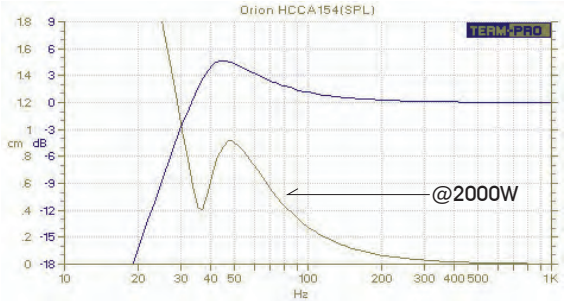

VOLUME
134L

STANDARD TUNING
36Hz

PORT AREA
368cm²

MDF THICKNESS
18/21mm front

COLOUR
LIGHT CHARCOAL

COLOUR
BLACK CHARCOAL

AERPRO SNUG FIT

TUNING RESPONSE MODELLING