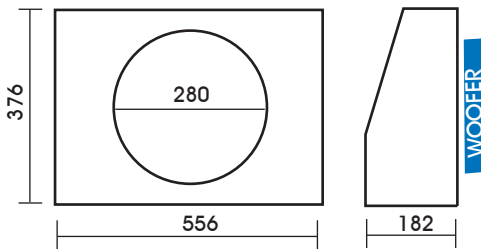

VOLUME
24L

MDF THICKNESS
16mm

TUNING
48Hz

COLOUR
BLACK

AERPRO SNUG FIT

12" Ported

MAX122

Recommended for Flat sub usage only