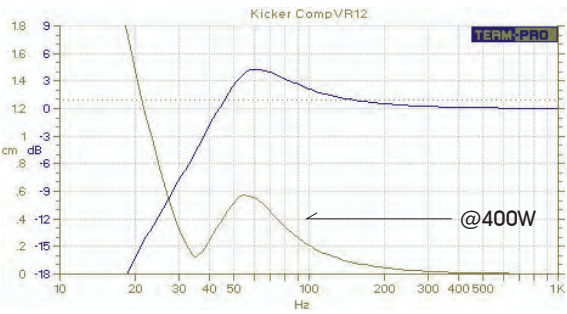

VOLUME

43L

STANDARD TUNING

35Hz

PORT AREA

81 cm²

MDF THICKNESS

18mm

COLOUR

BLACK CHARCOAL

AERPRO SNUG FIT

TUNING RESPONSE MODELLING