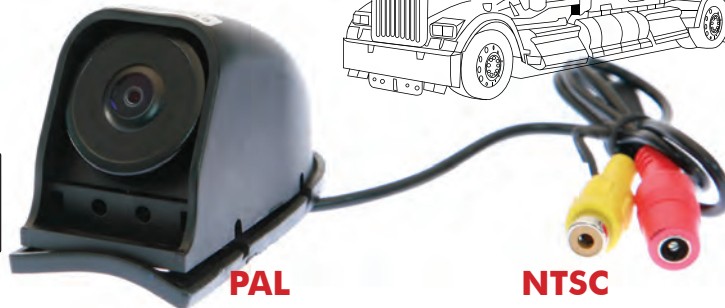

Universal Side Mount Camera

- Universal Side Mount CCD PAL Reversing Camera

Blind Spot Hazard Reduction