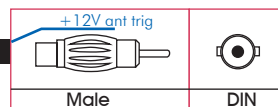

APA71

9 317114 907790

Can use uncoded Fakra as an alternative.
Part Number: APA59

Car Side Plug
Found in
BMW
VW

Coded Fakra fits only code A/B Fakra connector

Antenna Adaptor Lead

- For cars fitted with Fakra antenna connector and an antenna that has an inbuilt mast head amplifier (active antenna).