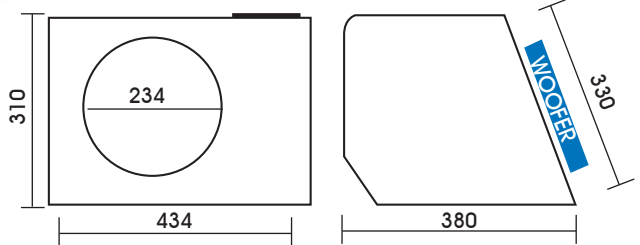

VOLUME 33L	STANDARD TUNING 40Hz	PORT AREA 81cm²	MDF THICKNESS 18mm	COLOUR DARK CHARCOAL	AERPRO SNUG FIT

TUNING RESPONSE MODELLING