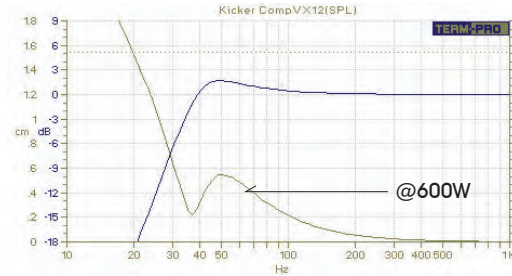

VOLUME
50L

STANDARD TUNING
36Hz

PORT AREA
110cm²

MDF THICKNESS
18mm

COLOUR
**BLACK
CARBON
VIVYL**

AERPRO SNUG FIT

TUNING RESPONSE MODELLING

Response chart based on 3.7L driver displacement, For general guidance only.