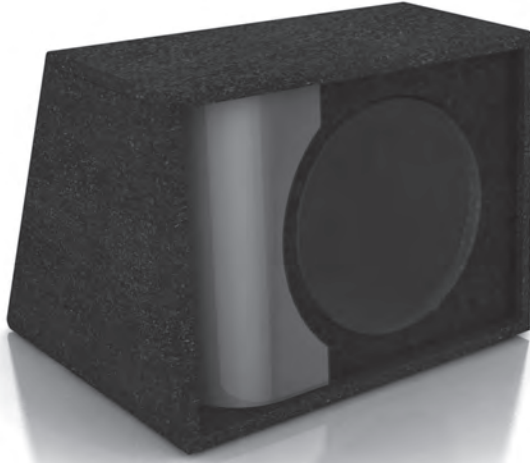

SQ SERIES SUBBOXES

12" Ported

X SLOT12

The X SLOT12 is designed for Hi efficiency and lower bass. Its ample volume and 36 Hz tuning frequency make it a more versatile enclosure giving great results from a wider selection of woofers. The deepest bass results are greater using a woofer with a QTS of less than .65, an FS of 35Hz or lower and a VAS of 80 litres or less.