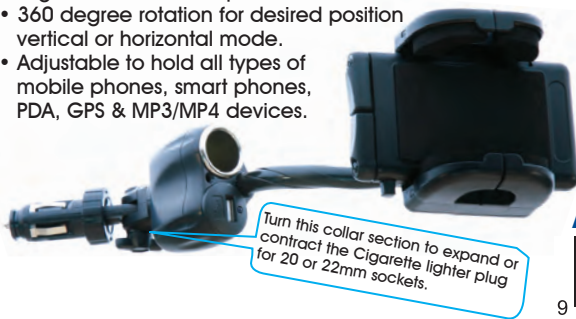

- Twin Cigarette Socket Adaptor with Phone Holder
- 360 degree rotation for desired position vertical or horizontal mode.
- Adjustable to hold all types of mobile phones, smart phones, PDA, GPS & MP3/MP4 devices.

Turn this collar section to expand or contract the Cigarette lighter plug for 20 or 22mm sockets.

APH300

Phone not included

Phone/Portable Device Holder with 12V Socket & USB

- Cigarette Socket Adaptor / USB with Phone Holder
- 360 degree rotation for desired position vertical or horizontal mode.
- Adjustable to hold all types of mobile phones, smart phones, PDA, GPS & MP3/MP4 devices.

Turn this collar section to expand or contract the Cigarette lighter plug for 20 or 22mm sockets.

APH350

Phone not included

Phone/Portable Device Holder with 12V Socket & USB

- Single Socket Adaptor & Single USB Port with Phone Holder
- Powers one 12V and one 5V accessory at the same time
- 180 degree rotating function.