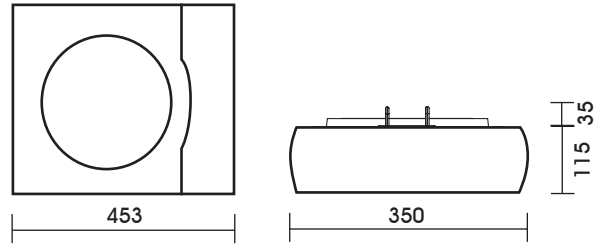

This box is super small but it still rocks hard. Its tiny size is designed for tight situations of space.