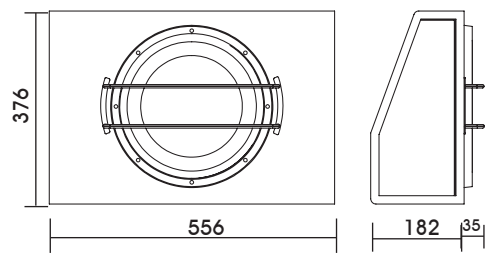

12" Sealed

E12F

If you loved the E10F (One of last years standout models) you will be amazed at this new addition to the family. The 12 inch version uses a little more space but now you get an amazing amount of extra bass and its only a few dollars more than its 10inch cousin.