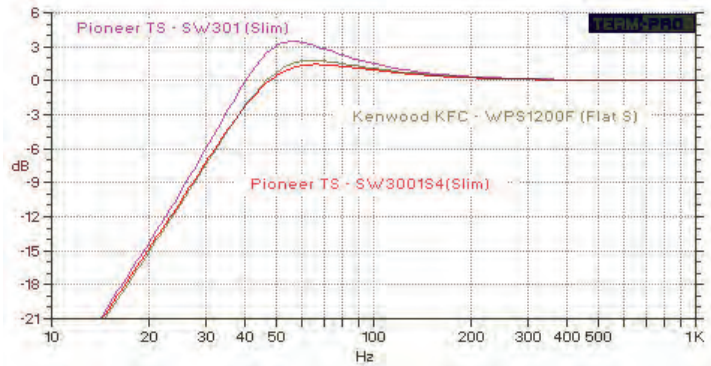

Sample response

Response chart based on 1.5L driver displacement, For general guidance only.