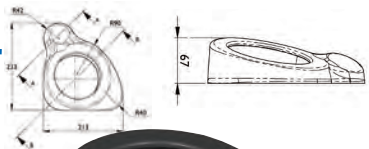

1 Pair of 6" (152mm) Vinyl Fibreglass Component Speaker Spacers

Black
APF62BL

9 317114 894250

Grey
APF62GR

9 317114 894298