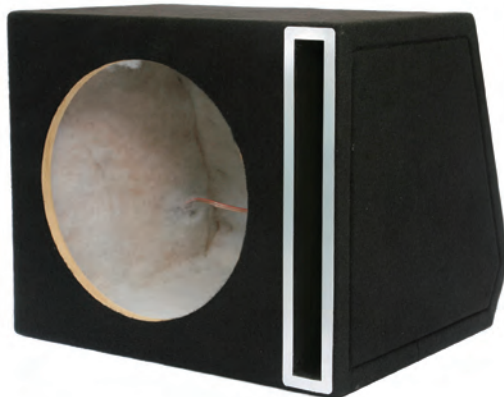

VOLUME

37.5L

MDF THICKNESS

16mm

PORT AREA

110cm²

TUNING

46Hz

COLOUR

BLACK

AERPRO SNUG FIT

12" Slot

SPB12