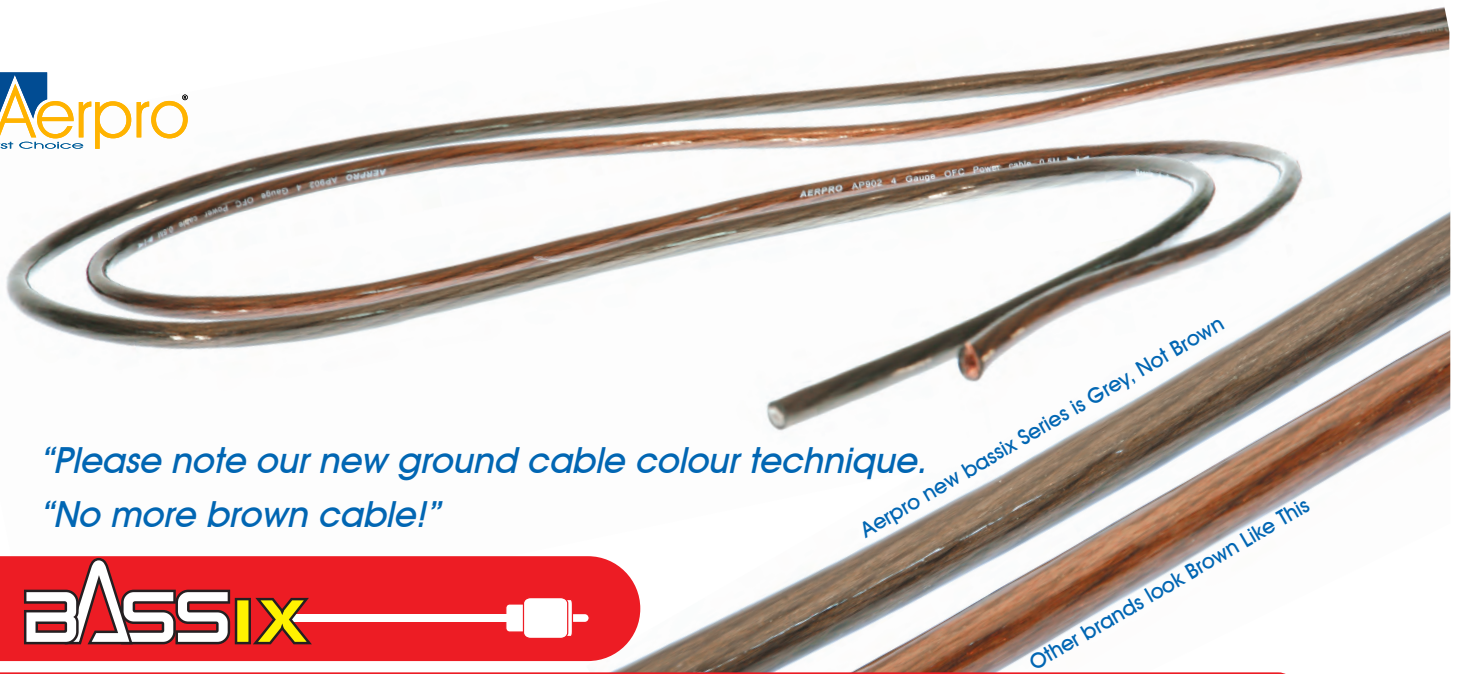

*"Please note our new ground cable colour technique.
"No more brown cable!"*

Aerpro new bassix Series is Grey, Not Brown

Other brands look Brown Like This

Bassix Series Power Cable

8 GA Power Cable 50m