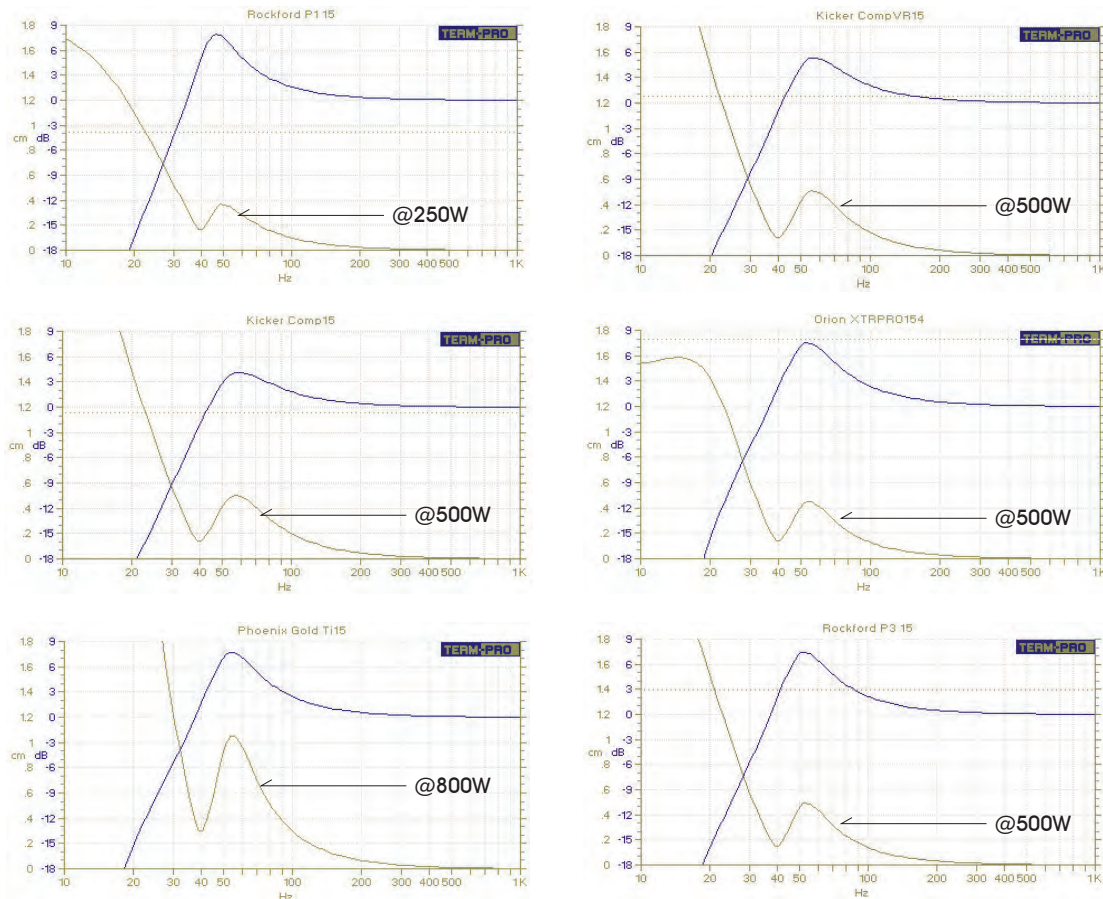

TUNING RESPONSE MODELLING

Response chart based on 7.5L driver displacement, For general guidance only.