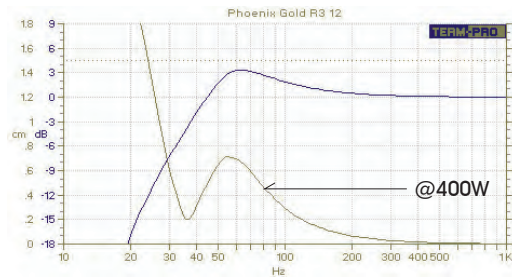

VOLUME
50L

STANDARD TUNING
36Hz

PORT AREA
110cm²

MDF THICKNESS
18mm

COLOUR
**BLACK
CARBON
VIVYL**

AERPRO SNUG FIT

TUNING RESPONSE MODELLING

Response chart based on 3.7L driver displacement, For general guidance only.