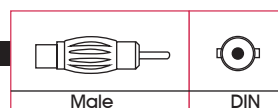

40EU55

0 086429 105915

Can use uncoded Fakra as an alternative.
Part Number: APA58

Car Side Plug

Coded Fakra fits only code A/B Fakra connector

Antenna Adaptor Lead

- For cars fitted with Fakra antenna connector (of any coding) Antenna may be Passive or Active with separate mast head amplifier trigger.