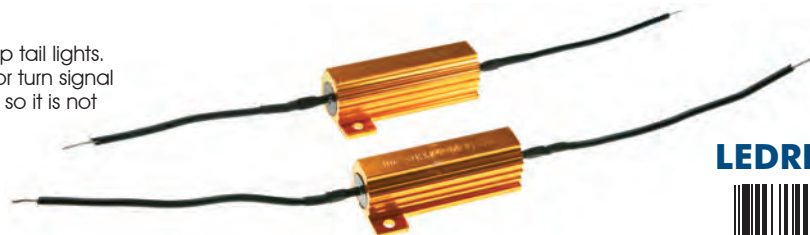

• a resistor kit may be required for Stop tail lights.
Please note. All Amber coloured kits for turn signal usage come with the Resistor kits and so it is not necessary to buy them seperatly.

LEDRES

Hyperperformance SUPER SMD LED