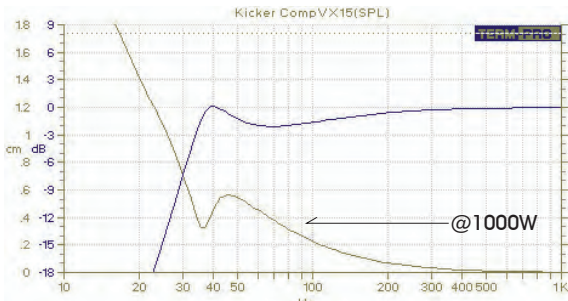

VOLUME
134L

STANDARD TUNING
36Hz

PORT AREA
368cm²

MDF THICKNESS
18/21mm front

COLOUR
LIGHT CHARCOAL

COLOUR
BLACK CHARCOAL

AERPRO SNUG FIT

TUNING RESPONSE MODELLING