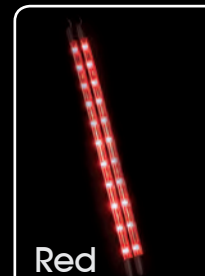

Red

EL150DR

9 317114 896421