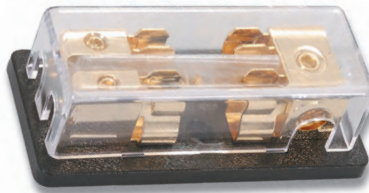

Fused And Power Distribution Blocks

Fused Power Distribution Block 1 x 4 GA to 2 x 8 GA

- Spring steel fuse clips holds 2 AGU glass fuses
- Accepts AGU Fuses (Not included) between its gold plated brass bars
- Clear perspex cover
- Hex-set screw type