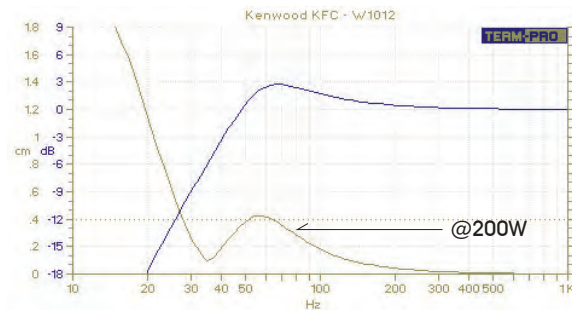

VOLUME

42LX2

STANDARD TUNING

40Hz

PORT AREA

81cm²X2

MDF THICKNESS

18mm

COLOUR

DARK CHARCOAL

AERPRO SNUG FIT

TUNING RESPONSE MODELLING

Response chart based on 3.7L driver displacement, For general guidance only.