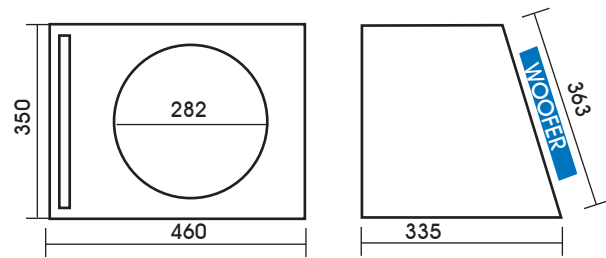

BASSIX SERIES SUBBOXES

12" Slot

SBSLOT12

VOLUME	MDF THICKNESS	TUNING	COLOUR
34L	16mm	44Hz	BLACK

12" Sealed

PSB12