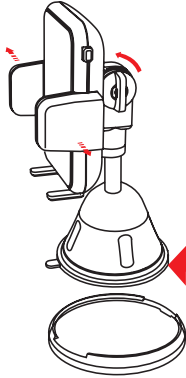

Phone Holders

Compact Suction Holder

- Suitable for all smart phones
- Adjustable positions
- Rotate your phone to desired position
- One touch auto grip

Phone not included

APH320