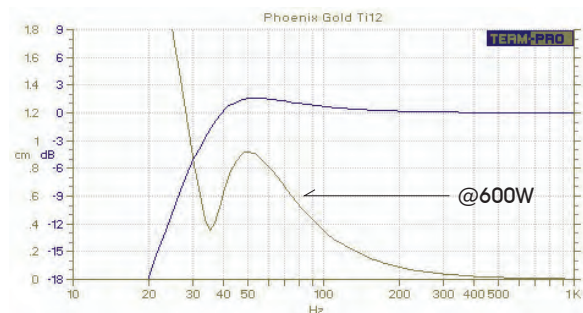

VOLUME

42LX2

STANDARD TUNING

40Hz

PORT AREA

81cm²X2

MDF THICKNESS

18mm

COLOUR

DARK CHARCOAL

AERPRO SNUG FIT

TUNING RESPONSE MODELLING

Response chart based on 3.7L driver displacement, For general guidance only.