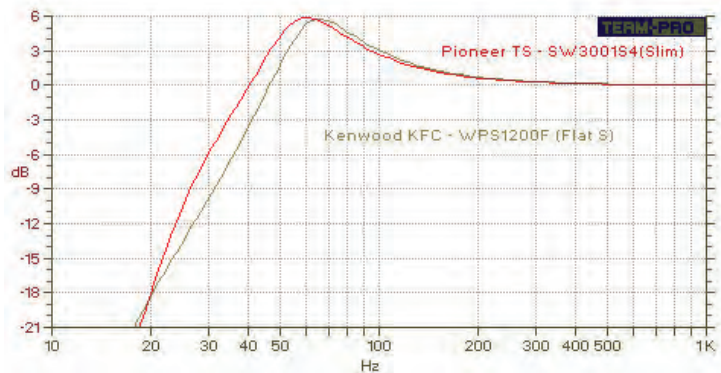

Response chart based on 1.5L driver displacement, For general guidance only.