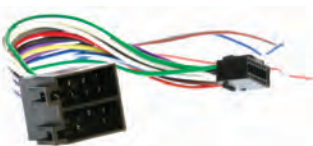

APP8CLA3

9 317114 910066

ISO SECONDARY SIDE HARNESSES

To Suit JVC

- Suits JVC car audio units pre-2010
- 16 pin plug

APP8JVC

9 317114 892775

- Suits JVC car audio units (Series II)
- 16 pin plug