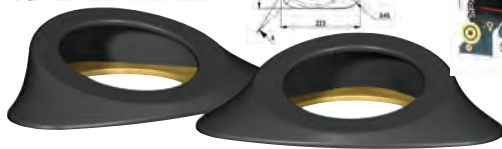

Vinyl Finish (Painted MDF Base)

1 Pair of 6" (152mm) Vinyl Fibreglass Speaker Spacers

Black
APF60BL

9 317114 894243

Grey
APF60GR

9 317114 894281