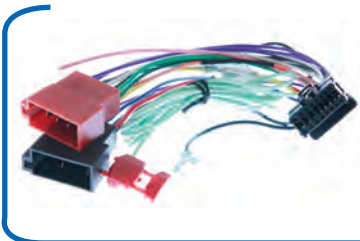

ISO SECONDARY SIDE HARNESSES

- Suits Pioneer head units:
  AVICF20BT
  AVICF30BT
  AVICF40BT
- 16 pin plug

APP8PIO7

9 317114 907196