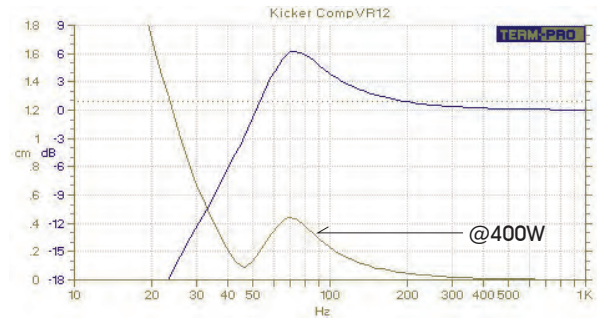

TUNING RESPONSE MODELLING

Response chart based on 3.7L driver displacement, For general guidance only.