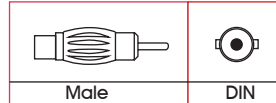

20cm

Antenna Adaptor Lead

- For cars fitted with ISO antenna connector and an antenna that has an inbuilt mast head amplifier.

AP3421

uncoded Fakra fits any Fakra connector

Antenna Adaptor Plug

- For cars fitted with Fakra antenna connector (of any coding)