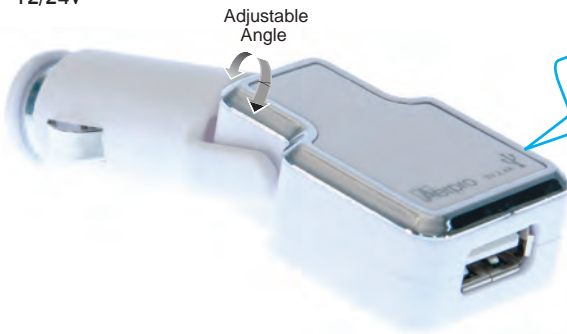

Ultra Compact USB Charger Power Supply

- Charges iPhone/iPod/Smartphone, cell phone, digital camera (Charging cable not included)
- Cigarette lighter Plug
- 12/24V

Adjustable Angle

2.4A
Faster charging

USBS24

9 317114 905406

CHARGES :

iPad

iPhone/iPod Smartphone

Cell Phone

Digital Camera

GPS SAT NAV