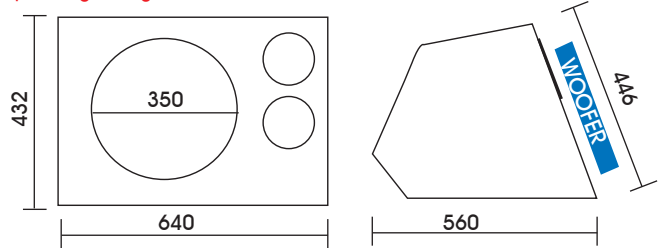

Dual 4" port

Aerpro Snug Fit Angle on Front and Back Faces

VOLUME

88L

STANDARD TUNING

40Hz

PORT AREA (TOTAL)

162cm²