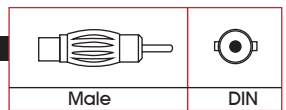

AP348A

Found in
i10 i30
Cerato

Antenna Adaptor Lead

- For cars fitted with OEM Hyundai/Kia nylon block connector

APA47

Found in
Accent
Optima

Antenna Adaptor Lead

- For cars fitted with OEM Hyundai/Kia nylon block connector