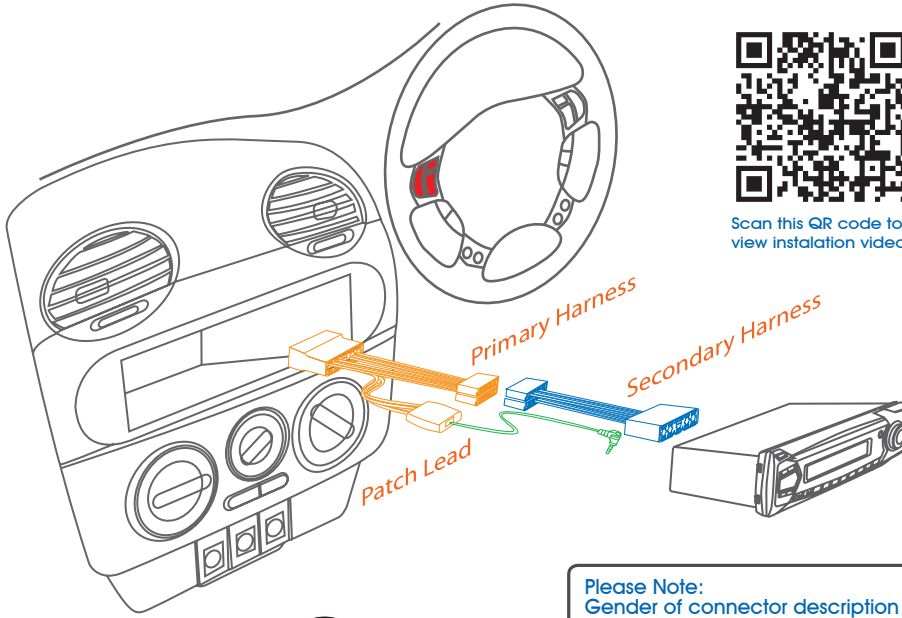

CONTROL HARNESS FAQ

Wiring Colour Guide		
	Red	12v (+) Accessories
	Yellow	12v (+) Constant
	Pink	Mute
	Black	Ground
	Blue	Power Antenna
	Blue/white	Remote
	Orange	Illumination
	Orange/white	Dimmer
	Grey	Right Front (+)
	Grey/black	Right Front (-)
	White	Left Front (+)
	White/black	Left Front (-)
	Violet	Right Rear (+)
	Violet/black	Right Rear (-)
	Green	Left Rear (+)
	Green/black	Left Rear (-)

Please Note:
Gender of connector description is based on the sex of the pins.

Vehicles **with** steering wheel control & or CAN-BUS

Vehicles **without** steering wheel control or CAN-BUS

Select AERPRO control harness to suit vehicle

Select AERPRO APP series harness to suit vehicle

Select AERPRO patch lead based on stereo brand. See list associated with selected control harness.

Select AERPRO APP8 series harness to suit aftermarket headunit