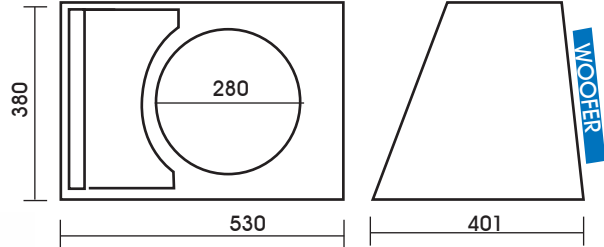

SQ SERIES SUBBOXES

12" Ported

X SLOT12

The X SLOT12 is designed for Hi efficiency and lower bass. Its ample volume and 36 Hz tuning frequency make it a more versatile enclosure giving great results from a wider selection of woofers. The deepest bass results are greater using a woofer with a QTS of less than .65, an FS of 35Hz or lower and a VAS of 80 litres or less.

VOLUME
50L

STANDARD TUNING
36Hz

PORT AREA
110cm²

MDF THICKNESS
18mm

COLOUR
**BLACK
CARBON
VIVYL**

AERPRO SNUG FIT

TUNING RESPONSE MODELLING

Response chart based on 3.7L driver displacement, For general guidance only.