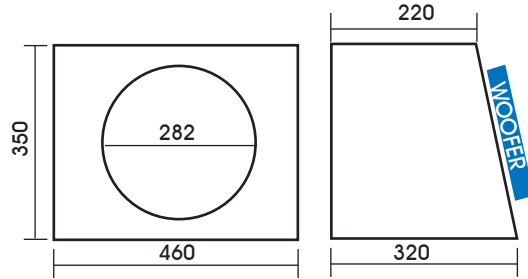

VOLUME	MDF THICKNESS	TUNING	COLOUR
28L	16mm	46Hz	BLACK

12" Sealed

SB12100N