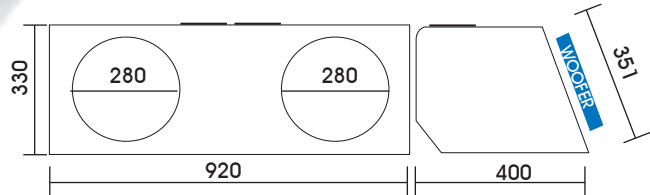

UNIBOX II SERIES SUBBOXES

12" Ported

UB12D2