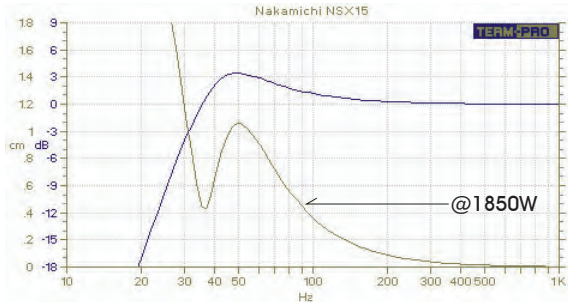

VOLUME
134L

STANDARD TUNING
36Hz

PORT AREA
368cm²

MDF THICKNESS
18/21mm front

COLOUR
LIGHT CHARCOAL

COLOUR
BLACK CHARCOAL

AERPRO SNUG FIT

TUNING RESPONSE MODELLING