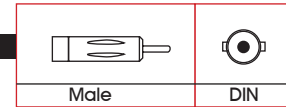

ANTENNA ACCESSORIES

Cont.

Does not Retain Diversity Tuning
Combines antenna signals into one signal

Antenna Adaptor Lead

- For cars fitted with 2 DIN antenna connectors

AP339

Found in
Nissan

Does not Retain Diversity Tuning
Combines antenna signals into one signal

Antenna Adaptor Lead

- For cars fitted with OEM Nissan Diversity system

AP348A

Found in
i10 i30
Cerato

Antenna Adaptor Lead

- For cars fitted with OEM Hyundai/Kia nylon block connector

APA47

Found in
Accent
Optima

Antenna Adaptor Lead

- For cars fitted with OEM Hyundai/Kia nylon block connector

APA63

Found in
Navara
Pathfinder
Tiida
X-Trail

Antenna Adaptor Lead

- For cars fitted with OEM Nissan nylon block connector

APA69