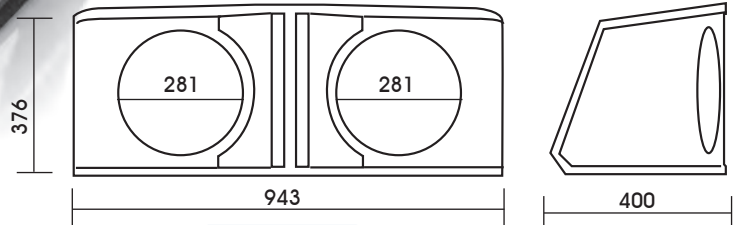

VOLUME 76L	STANDARD TUNING 38Hz	PORT AREA 85cm²X2	MDF THICKNESS 18mm	COLOUR BLACK CHARCOAL	AERPRO SNUG FIT

TUNING RESPONSE MODELLING