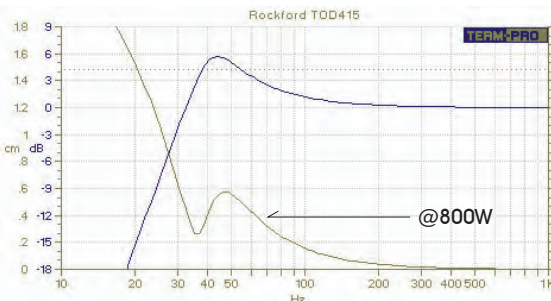

VOLUME
134L

STANDARD TUNING
36Hz

PORT AREA
368cm²

MDF THICKNESS
18/21mm front

COLOUR
LIGHT CHARCOAL

COLOUR
BLACK CHARCOAL

AERPRO SNUG FIT

TUNING RESPONSE MODELLING