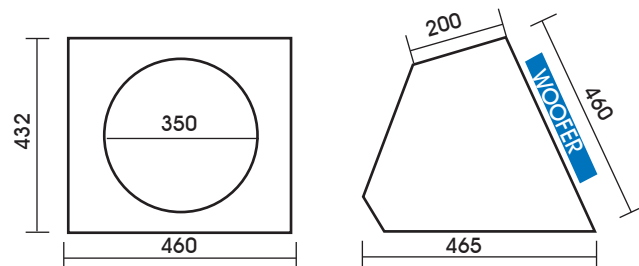

PSB12

VOLUME	MDF THICKNESS	TUNING	COLOUR
20L	16mm	50Hz	BLACK

15" Sealed

PSB15

VOLUME	MDF THICKNESS	TUNING	COLOUR	AERPRO SNUG FIT
50L	16/18mm front	39Hz	BLACK	

Features our Snug fit 70Deg front baffle and Snug fit rear face. This box will fit snug up to most back seats without wasted space regardless of which way you face the box.