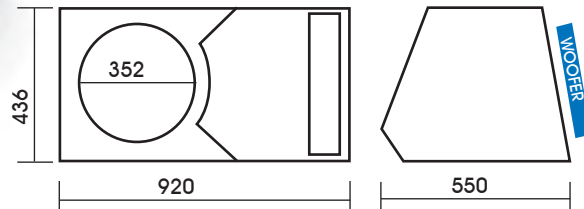

THE ROYALE WITH CHEESE

Like its little brother the TRWC15 is Big in every way. However, the TRWC-15 takes BIG to a whole new level. It has a Bullet proof 21mm MDF front baffle (36mm in some places) to hold in place the largest subwoofers on the market.

Its Anti Turbulance designed slot port is MASSIVE. How's the tuning? Nice and low at 36Hz (Can be made lower by inverting the sub).

The philosophy of TRWC system design is quite simple. Use one big sub on a decent sized amp you will get more bass (Better Bass) than 2 subs in a similar sized box sharing half the enclosure each. The added bonus is that you also get the advantage of the lower frequency tuning so that you can Pound the ground with your favourite tracks or feel the depth of the greatest SQ recordings...

VOLUME
134L

STANDARD TUNING
36Hz

PORT AREA
368cm²

MDF THICKNESS
18/21mm front

COLOUR
LIGHT CHARCOAL

COLOUR
BLACK CHARCOAL

AERPRO SNUG FIT