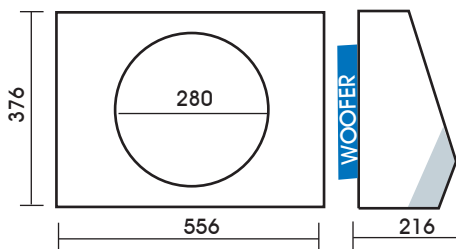

VOLUME
24.5L

MDF THICKNESS
16mm

PORT AREA
44cm²

TUNING
40Hz

COLOUR
BLACK

AERPRO SNUG FIT