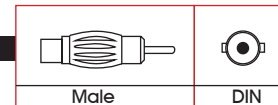

APA70

9 317114 907783

ANTENNA ACCESSORIES

Cont.

Does not Retain Diversity Tuning
Combines antenna signals into one signal

uncoded Fakra fits any Fakra connector

Antenna Adaptor Lead

- For cars fitted with dual Fakra antenna connectors and an antenna system that may or may not have an inbuilt mast head amplifier system. (May be active with a separate Mast head trigger wire or Passive)