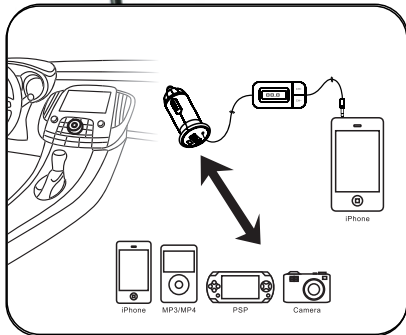

Full Frequency FM Transmitter

- Cigarette lighter plug for easy connection into any 12V Socket.
- Fully adjustable FM Channels
- Adopted frequency phase lock loop and 3D sound coding technology
- LCD ,displays track name and frequency
- Supports SD/MMC card, MP3, USB flash memory directly
- Last frequency and track memory
- Multi-function 20 key remote control
- PLL transmitter

FMT220

9 317114 900784

iPod not included

4 Channel FM Transmitter

- Allows you to play your digital audio tracks from MP3 Players, iPods, etc on your existing car audio system
- Operating Frequencies 88.1,88.3,88.5,88.7 MHz
- Plugs into car cigarette lighter socket
- Audio frequency range 20Hz-18KHz

AMPFMT35

9 317114 896780

Phone not included

FM Transmitter With USB Charger

- 206 Channels
- 87.5 - 108 MHZ
- 1000MA Output, Quick charging
- Overcharge and Short Circuit protection

NEW

ADM200TC

9 317114 912466

Phone not included