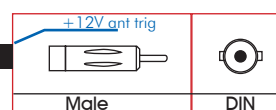

ANTENNA ACCESSORIES

Antenna Adaptors To DIN

To install an aftermarket head unit where the car's antenna lead is not DIN standard

Often referred to as European connector

Antenna Adaptor Plug

- For cars fitted with ISO antenna connector

AP349

Often referred to as European connector

20cm

Antenna Adaptor Lead

- For cars fitted with ISO antenna connector

AP349L

Often referred to as European connector

20cm

Antenna Adaptor Lead

- For cars fitted with ISO antenna connector and an antenna that has an inbuilt mast head amplifier.

AP3421

uncoded Fakra fits any Fakra connector

Antenna Adaptor Plug

- For cars fitted with Fakra antenna connector (of any coding)

APA68

uncoded Fakra fits any Fakra connector

20cm

Antenna Adaptor Lead

- For cars fitted with Fakra antenna connector (of any coding)
- Antenna may be passive or active with separate mast head amplifier trigger.

APA58