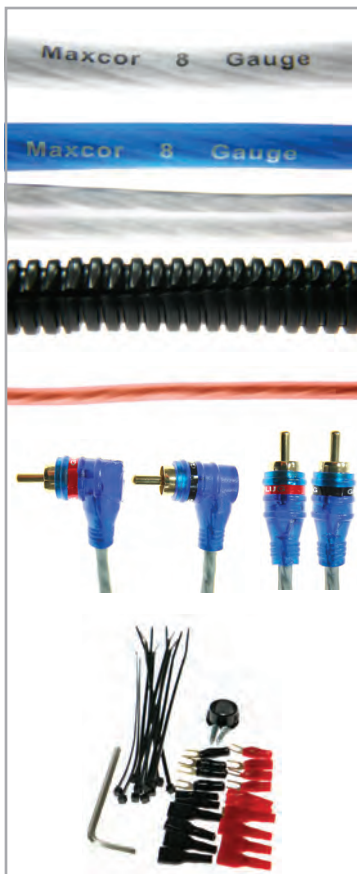

MX208

9 317114 898951

4 Channel 800W Max Installation Kit

- 6.0M 4 AWG Power Cable with O-Ring Terminal preinstalled
- 0.8M 4 AWG Ground Cable with O-Ring Terminal preinstalled
- ANL Fuse assembly with 120A Fuse
- Hex key included for installation of Custom Fuse Holder
- 2pcs 2 Channel Maxcor RCA Cable
- 16.0M of 14 AWG Speaker Cable
- 4 AWG Grommet
- 5.0M 20 AWG Trigger Wire with Fork Terminal preinstalled
- 12pcs Cable Ties
- 1.8M Split Loom Tubing included
- Cable Ties and all required professional fitting terminals included

MX404

9 317114 898982

4 Channel 600W Max Installation Kit

- 6.0M 8 AWG Braided Power Cable with O-Ring Terminal preinstalled
- 0.8M 8 AWG Braided Ground Cable with O-Ring Terminal preinstalled
- Cable Ties and all required professional fitting terminals included
- 5.0M 20 AWG Trigger Wire with Fork Terminal preinstalled
- AGU Fuse assembly with 60A Fuse
- Hex key included for installation of Custom Fuse Holder
- 2pcs 2 Channel Maxcor RCA Cable
- 13.0M of 16 AWG Speaker Cable
- 8 AWG Grommet
- 12pcs Cable Ties
- 1.8M Split Loom Tubing included