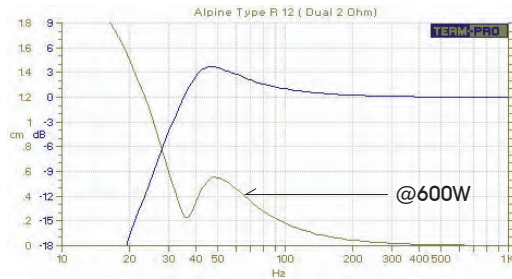

VOLUME
50L

STANDARD TUNING
36Hz

PORT AREA
110cm²

MDF THICKNESS
18mm

COLOUR
**BLACK
CARBON
VIVYL**

AERPRO SNUG FIT

TUNING RESPONSE MODELLING

Response chart based on 3.7L driver displacement, For general guidance only.