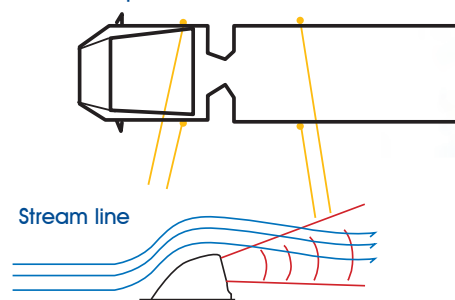

Universal Side Mount Camera

- Universal Side Mount CCD PAL Reversing Camera

Blind Spot Hazard Reduction