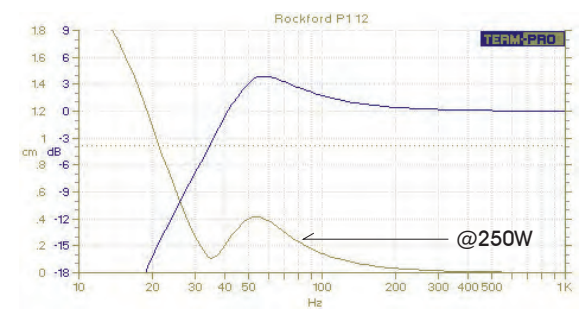

VOLUME

43L

STANDARD TUNING

35Hz

PORT AREA

81 cm²

MDF THICKNESS

18mm

COLOUR

BLACK CHARCOAL

AERPRO SNUG FIT

TUNING RESPONSE MODELLING