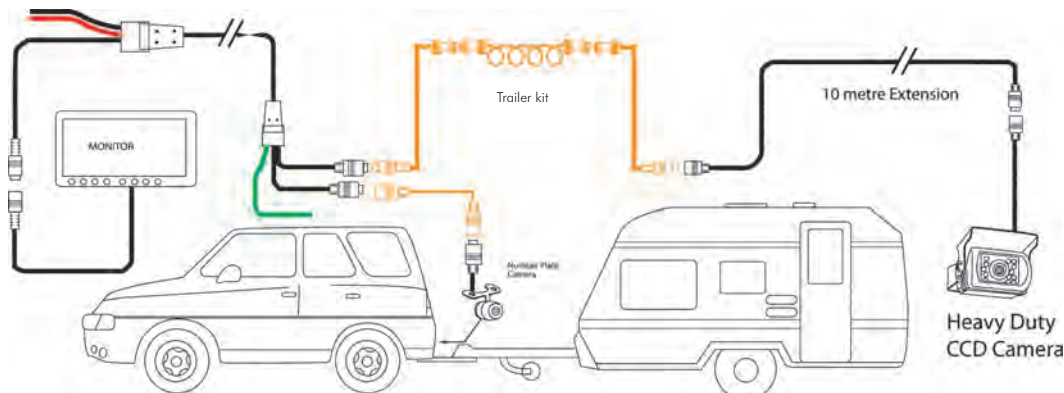

Remote

Cigarette lighter adaptor

Wiring Harness

Trailer kit

Extension cable

ARV50T

Heavy Duty
CCD Camera

9 317114 900456 >