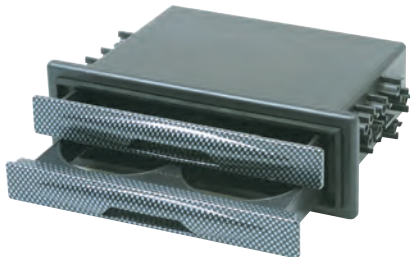

FP9012

9 317114 886804

Universal Pocket with CD & Drink Holder

- Holds three CDs and two cans/cups
- Fits JIN stereo spacing
- Gun metal finish

FP9011

9 317114 886798

Universal Pocket with Drink Holder & Drawer