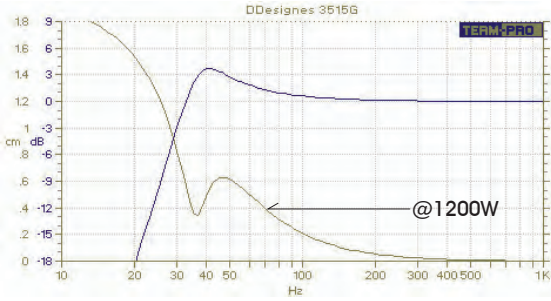

VOLUME
134L

STANDARD TUNING
36Hz

PORT AREA
368cm²

MDF THICKNESS
18/21mm front

COLOUR
LIGHT CHARCOAL

COLOUR
BLACK CHARCOAL

AERPRO SNUG FIT

TUNING RESPONSE MODELLING