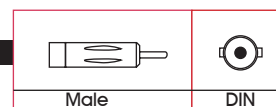

ANTENNA ACCESSORIES

Antenna Adaptors To DIN

To install an aftermarket head unit where the car's antenna lead is not DIN standard

Often referred to as European connector

Antenna Adaptor Plug

- For cars fitted with ISO antenna connector

AP349

Often referred to as European connector

20cm

Antenna Adaptor Lead

- For cars fitted with ISO antenna connector

AP349L

Often referred to as European connector

20cm

Antenna Adaptor Lead

- For cars fitted with ISO antenna connector and an antenna that has an inbuilt mast head amplifier.

AP3421

uncoded Fakra fits any Fakra connector

Antenna Adaptor Plug

- For cars fitted with Fakra antenna connector (of any coding)

APA68

uncoded Fakra fits any Fakra connector

20cm

Antenna Adaptor Lead

- For cars fitted with Fakra antenna connector (of any coding)
- Antenna may be passive or active with separate mast head amplifier trigger.

APA58