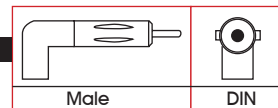

APA34

9 317114 893475

Barbed or Barbless

Car Side Plug
Found in
GM

Antenna Adaptor Lead

- For cars with Mini GM Socket antenna connector

40GM10

0 086429 007035