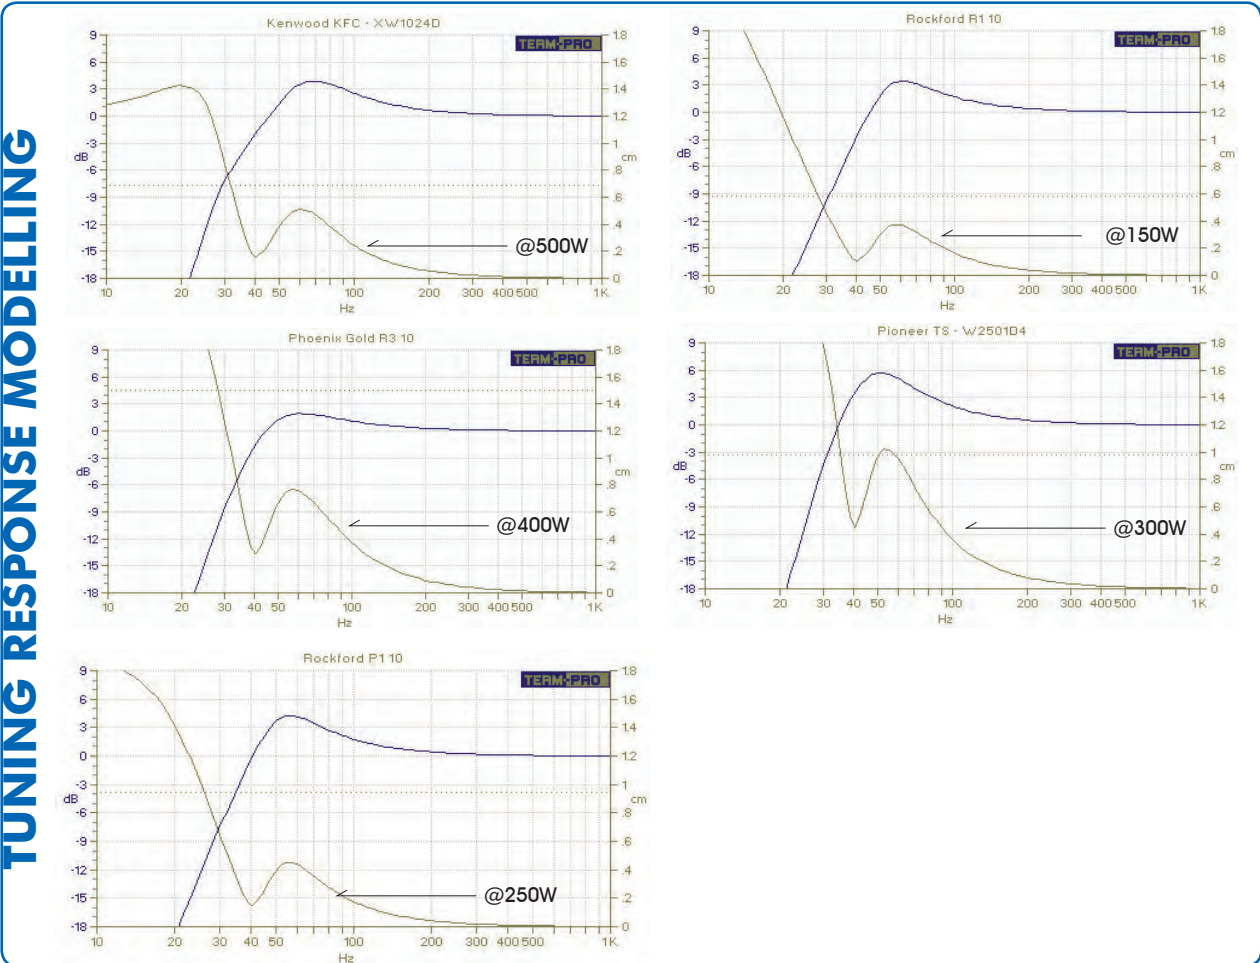

Response chart based on 2.1L driver displacement, For general guidance only.