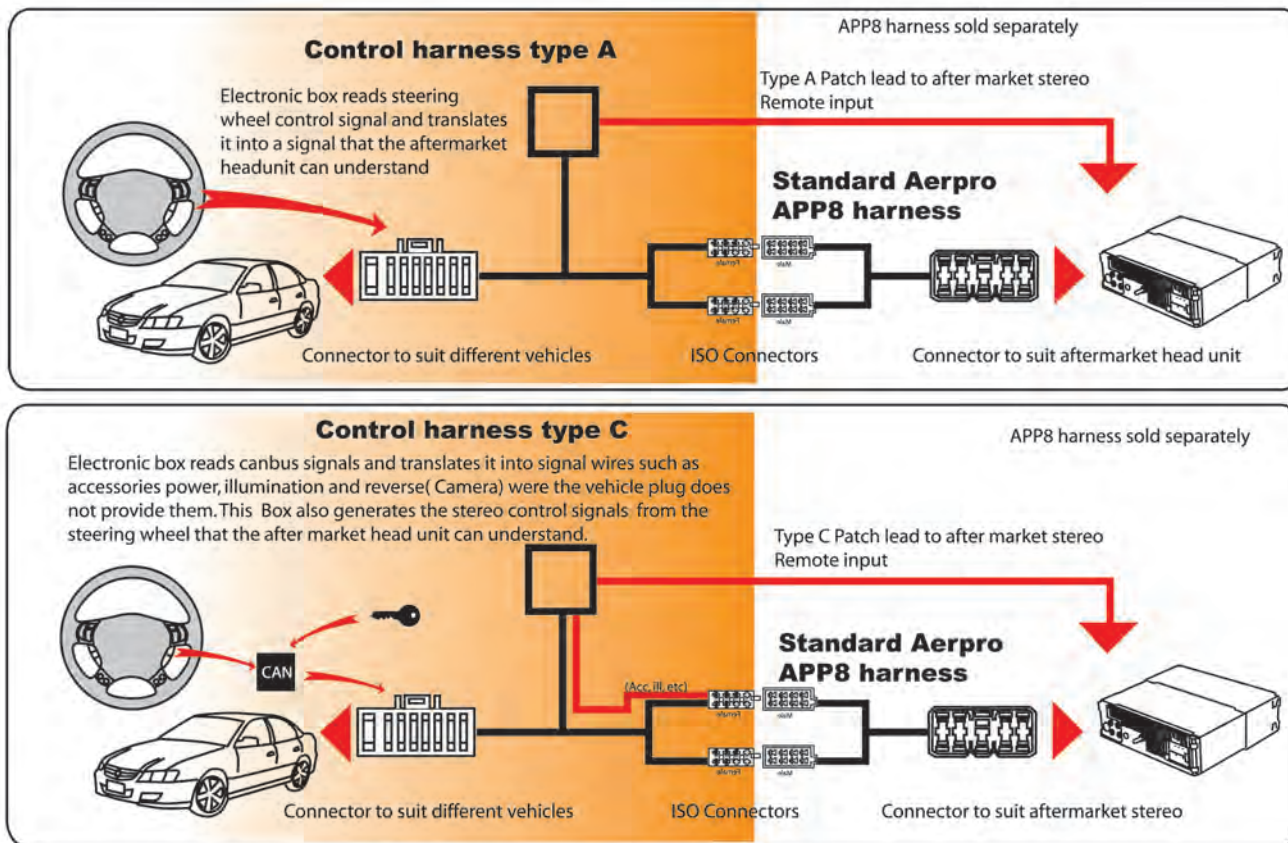

For more information, you can find us on YOUTUBE, search for Aerpro Control harness System