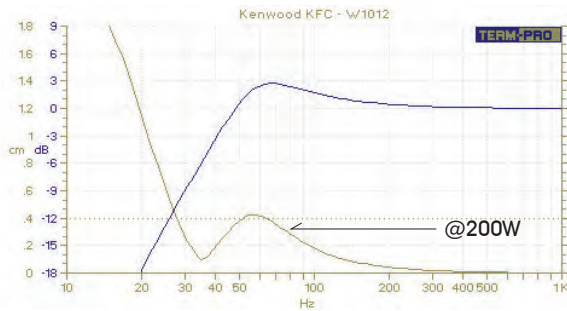

VOLUME

43L

STANDARD TUNING

35Hz

PORT AREA

81 cm²

MDF THICKNESS

18mm

COLOUR

BLACK CHARCOAL

AERPRO SNUG FIT

TUNING RESPONSE MODELLING