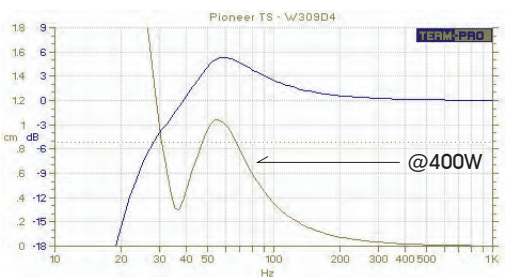

VOLUME
50L

STANDARD TUNING
36Hz

PORT AREA
110cm²

MDF THICKNESS
18mm

COLOUR
**BLACK
CARBON
VIVYL**

AERPRO SNUG FIT

TUNING RESPONSE MODELLING

Response chart based on 3.7L driver displacement, For general guidance only.