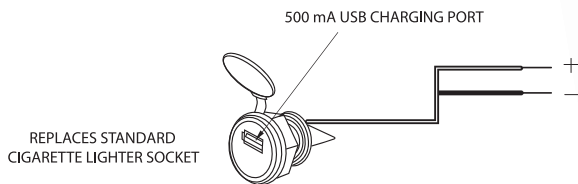

USB Charging Socket with 3.5mm jack

- 12V Powered adaptor with USB and 3.5mm inputs
- 1 Metre RCA to 3.5mm cable supplied
- Replaces standard cigarette lighter socket

Illuminated

APUSB35E

USB Charging Socket