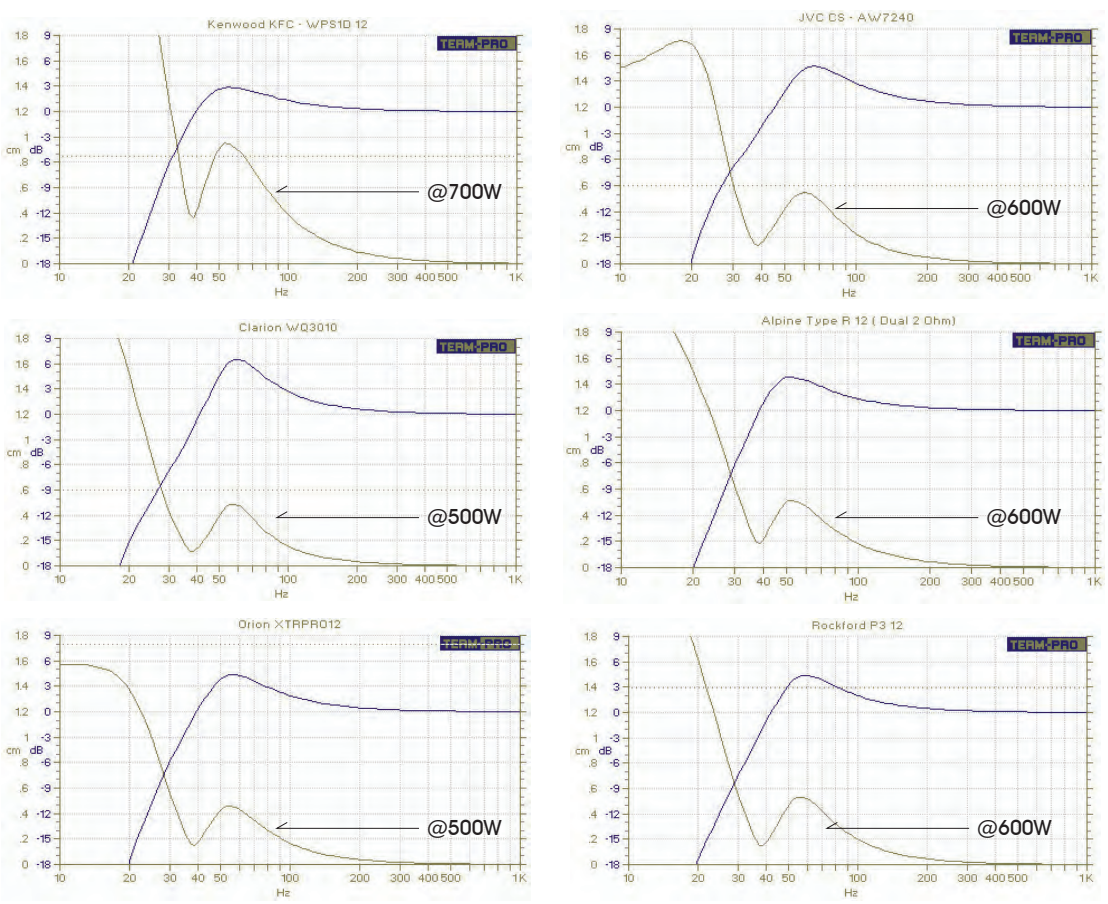

Response chart based on 3.7L driver displacement, For general guidance only.

Sub Boxes / Spacers