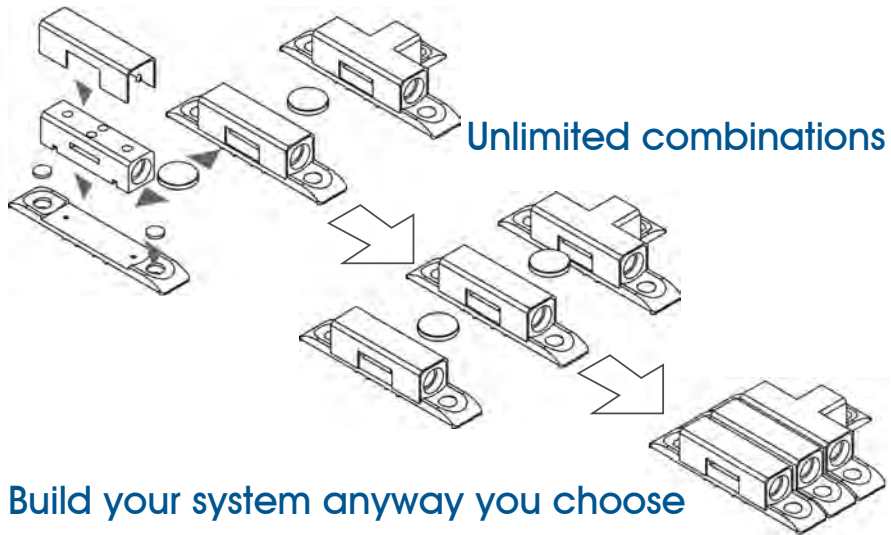

APD4025

9 317114 890023

Power Distribution Block 1 x 0GA to 4 x 4GA

- Gold plated
- Solid Brass
- Clear Perspex Cover
- Hex-Set Screws

AP410

9 317114 884961

T Connect System

T Type Connector
2GA in to 2X2GA out