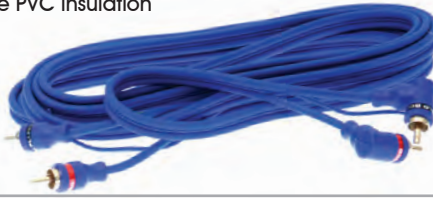

AP315BL

9 317114 898784

RCA Lead

- Blue PVC, 3M - 2 Male to 2 Right-Angled Male

- Gold plated RCA plugs with moulded strain relief ends
- Made from oxygen free copper with blue PVC insulation
- Braided shielding with switch wire
- Outer Diameter 4 + 2 + 4 mm