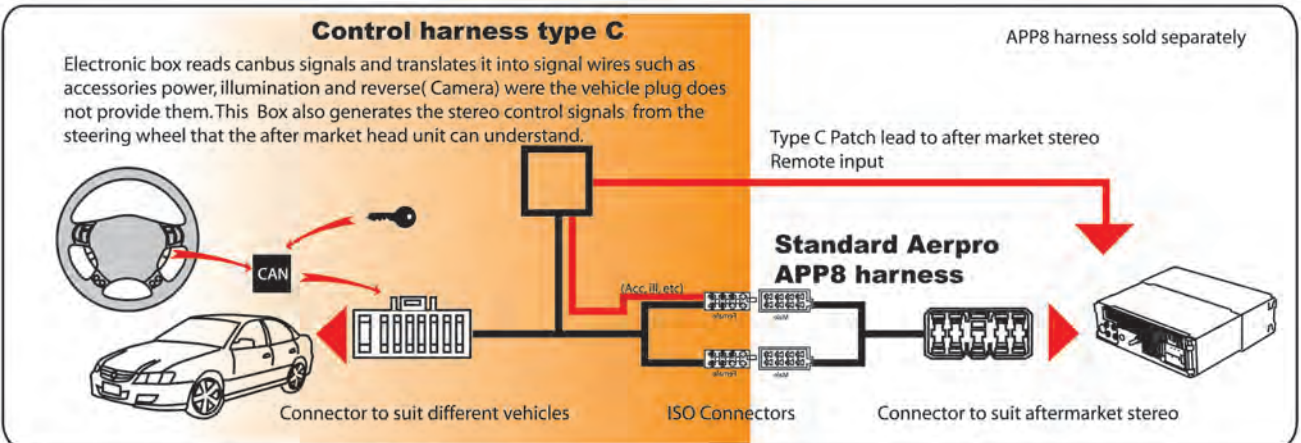

Q: MY aftermarket head unit does not have a direct Steering Wheel Control Input. Is there another Option?

A: Yes, If your Head unit does not have direct steering wheel control input, you can use the Aerpro APUIR (ref. page 33). The APUIR is a universal Infra-red adaptor which enables control of an aftermarket head unit (with IR control) from the steering wheel controls of an analog Vehicle, allowing up to 10 buttons to be programmed. The head unit must have a remote control handset for the IR adaptor to learn from.

Q: What is the difference between a TYPE A and a TYPE C Control Harness?