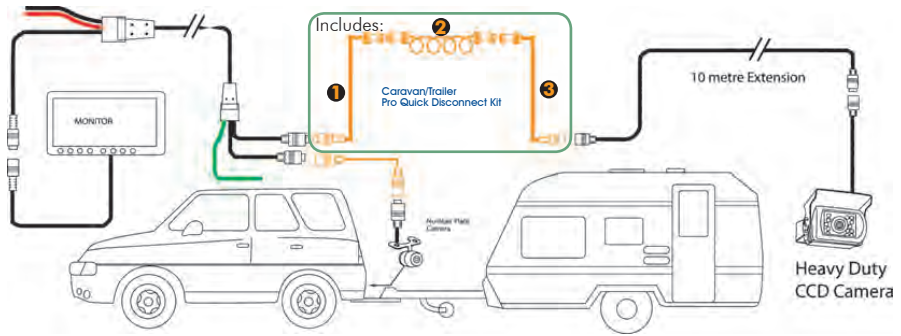

Example Installation (To Suit Caravan or Trailer)