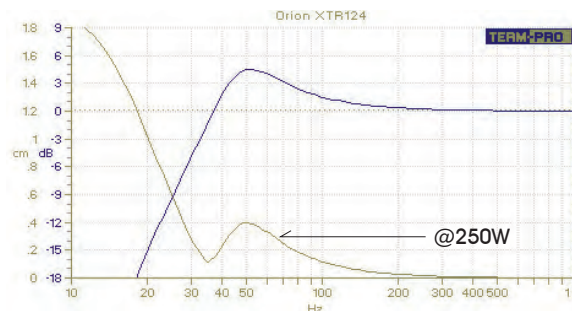

VOLUME

42LX2

STANDARD TUNING

40Hz

PORT AREA

81cm²X2

MDF THICKNESS

18mm

COLOUR

DARK CHARCOAL

AERPRO SNUG FIT

TUNING RESPONSE MODELLING

Response chart based on 3.7L driver displacement, For general guidance only.