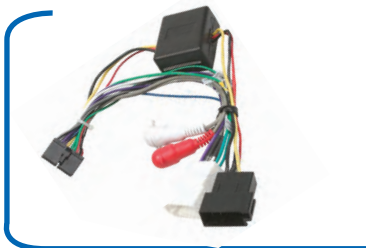

APP8PIO6

9 317114 905222

ISO SECONDARY SIDE HARNESSES

- Suits Pioneer head units:
AVICF20BT
AVICF30BT
AVICF40BT
- 16 pin plug

APP8PIO7

9 317114 907196

To Suit Sound4

- To suit Sound 4 models:
Z801, Z800, Z300, FX116
- 20 pin plug