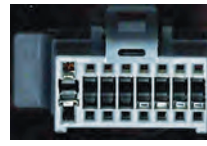

To Suit Panasonic

- Suits all latest model Panasonic car audio units
- Makes for easy D.I.Y. installation
- 16 pin plug

APP8PAN

9 317114 892119