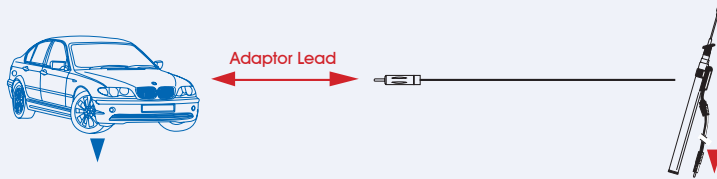

Cont.

uncoded Fakra fits any Fakra connector

OEM ANT Input	Fakra	Female	DIN

Found in
2001 ON
European

Antenna Adaptor Lead

- For cars fitted with OEM Radio
- Converts Ant input to standard DIN socket

APA67

9 317114 907714