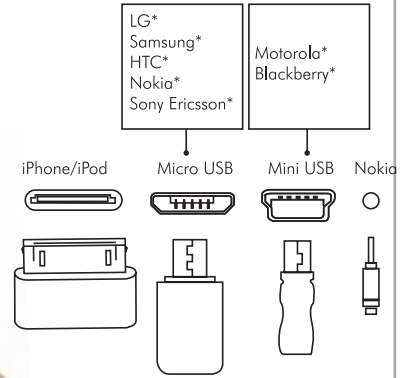

Universal Charger KIT

- USB to iPod Cable
- Universal Mobile charger with various connectors for charging Apple iPod, iPod Classic, iPod Nano, iPod touch, iPad, iPhone, Motorola, Nokia, Samsung, Sony Ericsson

Made for
iPod iPhone iPad

2.4A
Faster charging

SUITS:

Includes iPhone/iPod, Micro USB, Mini USB, Nokia charge cables and 3.5 to 3.5mm jack cable

APL50

9 317114 905352

To Suit Android

To Suit Apple

AC Mains charger to single USB port 2.1A

To Suit Android

To Suit Apple

ADM70

9 317114 912992

AC Mains charger to dual USB ports 2.1A + 2.1A

ADM72

9 317114 913005

Car charger for samsung 2 in 1 tablet/smartphone

- 12/24V Car Charger Single USB 2.1 Amp
- USB to Samsung 30 Pin & Micro USB Cable 1.5M
- Simultaneous Charging

To Suit Android

ADM76

9 317114 913159

AC home charger for Samsung 2 in 1 tablet/smartphone

- AC Wall Charger single USB 2.1 Amp
- USB to Samsung 30 Pin and Micro USB Cable 1.5M
- Simultaneous Charging

To Suit Android

ADM77

9 317114 913166