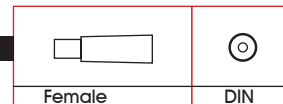

Antenna Adaptor Lead

- For cars fitted with OEM Radio
- Converts Ant input to standard DIN socket

APA56

9 317114 901781