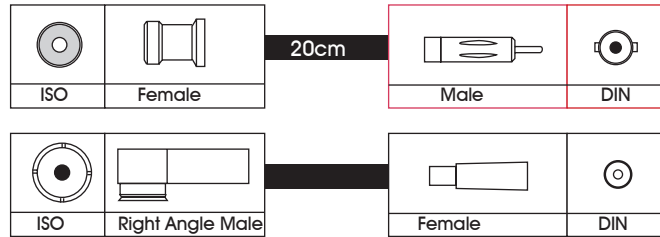

Found in
Golf
Passat
Polo

Antenna Adaptor

- Connect an aftermarket antenna with the OEM antenna wiring

ANTENNA ACCESSORIES

Miscellaneous Antenna Adaptors

Often referred to as European connector

FM Modulator Adaptor for ISO equipped Cars