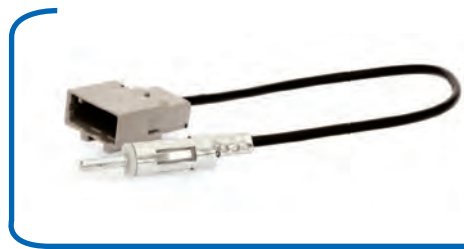

ANTENNA ACCESSORIES

Cont.

Car Side Plug
Found in
Subaru late models

OEM	Male

Male	DIN

Antenna Adaptor Lead

- For cars fitted with OEM Subaru nylon block connector

APA52

9 317114 900951