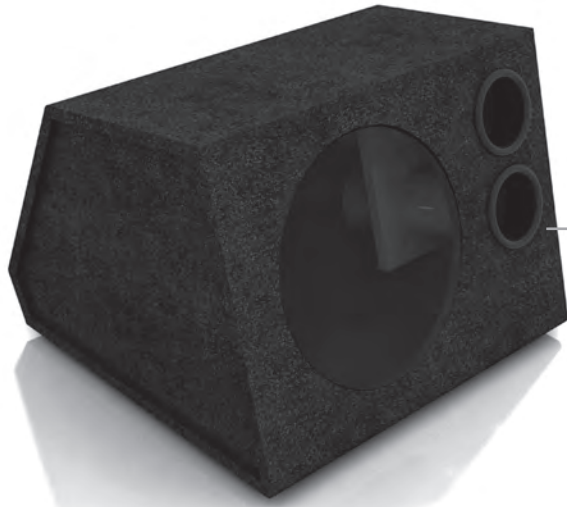

15" Ported

UB15S2

The UB15S2 is a fresh new approach in the UB series range. Its Baffle is more up right giving space for larger woofer magnet structures and it now packs two 4 inch ports with a combined port area of 162cm sq cm (Equivalent to a 5.7 inch single port). Coupled with Aerpro's Snug fit feature on its front baffle and rear face, it will fit snug up to most back seats without wasted space, regardless of which way you face the box. (Forward or backwards)