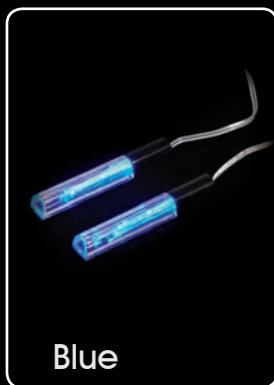

9 317114 887023

EL6W

9 317114 887030

Dual Fibre Optic Highlighters

- Unique fibre optic illumination
- Beats to the sound of the music
- Dual 45mm highlighter LEDs with 3 metres of cable
- Fitted with cigarette lighter plug
- Available in three colours: blue, green and purple