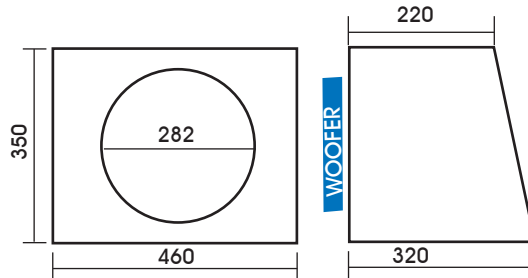

VOLUME	MDF THICKNESS	TUNING	COLOUR
28L	16mm	46Hz	BLACK