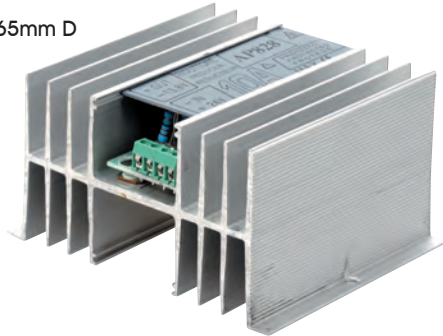

FTS1500

9 317114 910271

DC to DC Converters

24V to 12V DC/DC Converter

- 24 Volts input
- 12 Volts output
- 10 Amp maximum
- Negative ground only
- 123mm H x 100mm W x 65mm D

AP828

9 317114 878717

24V to 12V DC/DC Converter