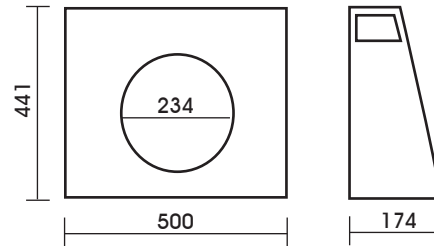

VOLUME	STANDARD TUNING	PORT AREA	MDF THICKNESS	COLOUR
24L	42Hz	60cm²	16mm	BLACK

12" Ported

UBOX12