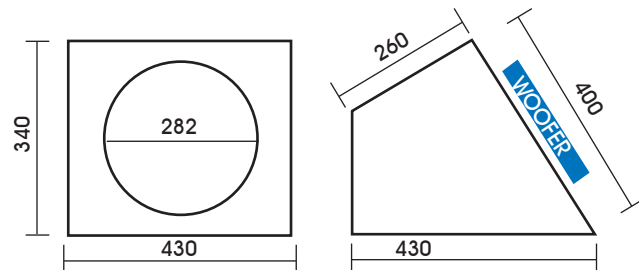

PSB12

VOLUME	MDF THICKNESS	TUNING	COLOUR
20L	16mm	50Hz	BLACK

15" Sealed

PSB15

VOLUME	MDF THICKNESS	TUNING	COLOUR	AERPRO SNUG FIT
50L	16/18mm front	39Hz	BLACK	

Features our Snug fit 70Deg front baffle and Snug fit rear face. This box will fit snug up to most back seats without wasted space regardless of which way you face the box.