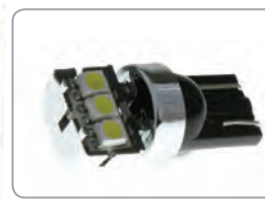

9 317114 906151

T10 Type Licence Plate Lights (Adjustable Head Angle)

White 3x SMD LED T10 Wedge Number Plate Light

- Adjustable angle
- 3 super SMD LED lights
- Ultra White
- 6500 Kelvin

T103SW

9 317114 902252