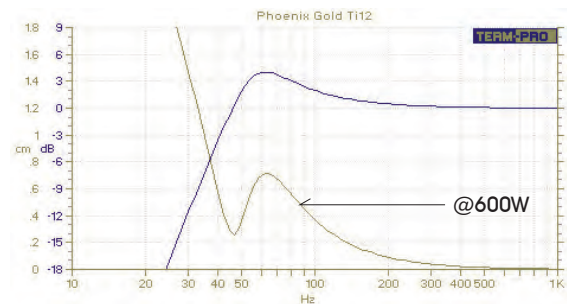

TUNING RESPONSE MODELLING

Response chart based on 3.7L driver displacement, For general guidance only.