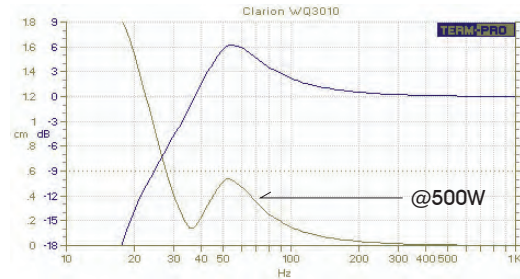

VOLUME
50L

STANDARD TUNING
36Hz

PORT AREA
110cm²

MDF THICKNESS
18mm

COLOUR
**BLACK
CARBON
VIVYL**

AERPRO SNUG FIT

TUNING RESPONSE MODELLING

Response chart based on 3.7L driver displacement, For general guidance only.