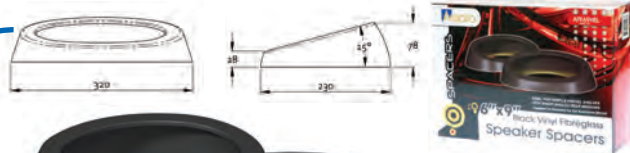

1 Pair of 6" x 9" (152mm x 229mm)
Vinyl Fibreglass Speaker Spacers - High Angled

- High profile spacers, ideal for vehicle parcel shelves with sharp angled rear windows

Black

Grey

APF69HBL

9 317114 894267

APF69HGR

9 317114 894304