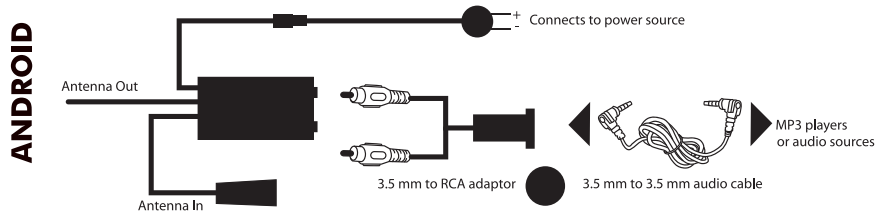

OR

AP7482

To Suit Apple

To Suit Android

2 Channel FM Modulator With iPod Integration

- 2 channel FM Modulator with iPod connector
- Suits old and late model iPods, iTouch and 4th Gen iPod Mini
- Charges as well as play tunes from your iPod on your car stereo FM band
- Uses Phase lock loop (PLL) circuit to modulate and transmit music from iPod
- Two selectable FM frequencies: 88.1, 88.3 MHz
- Crystal locked for added stability
- Does not charge iPhone

To Suit Apple