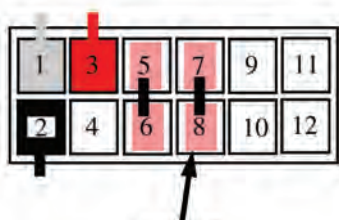

CONTROL HARNESS FAQ

Steering Wheel Control Harness FAQ:

Q: If the vehicle plugs do not match, can I cut the control harness and wire the steering wheel control module into the vehicle?

A: No, The Aerpro control harness module has been programmed specific to the vehicle.
If the Control harness plug does not suit the vehicles radio plug, The Control harness will not suit your vehicle.

Q: I have installed a pioneer unit, When I Turn On Unit, the Steering Wheel controls Do not Function correctly.

A: Pioneer head units can have different rest voltage for the steering wheel control input. This can cause the steering wheel controls to function incorrectly. There are Two Solutions available. Please see below:
1.If you have purchased the APPIOA and the steering wheel controls are not functioning correctly, you will need to remove the link between pins 7 & 8 (see Fig 1 below). Link can be removed by de-pinning the block using a small screw driver. Once link is removed from patch lead, disconnect power from steering wheel control module for 30 seconds so the Module will recognise the change to the patch lead.
2.If option 1 does not correct the problem, you will need to purchase the APPISOA. The APPISOA will suit both Pioneer and Sony head units.
The APPISOA has an inline PCB which automatically detects which brand unit is being installed and adjusts programming to suit the aftermarket unit .

Fig 1.

Remove the link between pins 7 & 8

Q: MY aftermarket head unit does not have a direct Steering Wheel Control Input. Is there another Option?

A: Yes, If your Head unit does not have direct steering wheel control input, you can use the Aerpro APUIR (ref. page 33). The APUIR is a universal Infra-red adaptor which enables control of an aftermarket head unit (with IR control) from the steering wheel controls of an analog Vehicle, allowing up to 10 buttons to be programmed. The head unit must have a remote control handset for the IR adaptor to learn from.

Q: What is the difference between a TYPE A and a TYPE C Control Harness?