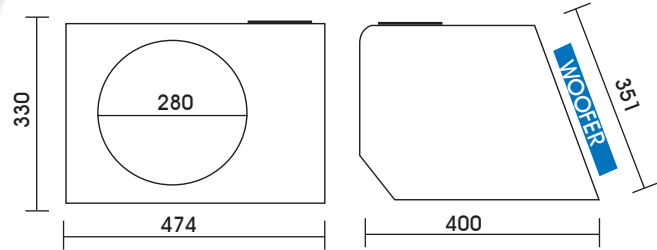

UNIBOX II SERIES SUBBOXES

12" Ported

UB12S2

The Unibox range has larger volume than many other prefabricated boxes combined with larger/longer ports that provide better low frequency extension. The solid 18mm MDF construction creates added strength and better sound quality.

4" port

VOLUME

43L

STANDARD TUNING

35Hz

PORT AREA

81 cm²

MDF THICKNESS

18mm

COLOUR

BLACK CHARCOAL

AERPRO SNUG FIT

TUNING RESPONSE MODELLING

Response chart based on 3.7L driver displacement, For general guidance only.