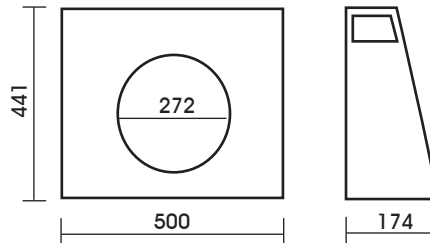

VOLUME	STANDARD TUNING	PORT AREA	MDF THICKNESS	COLOUR
24L	43Hz	60cm²	16mm	BLACK

Sub Boxes / Spacers