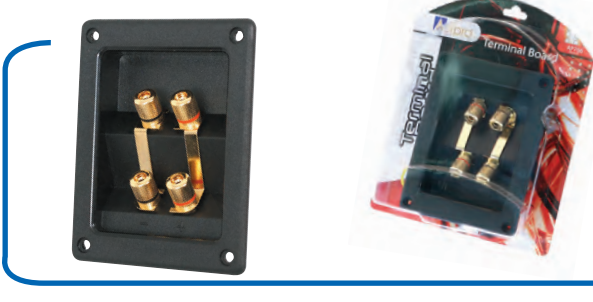

Bi-wire Speaker Box Terminal Board

- Removable bridging straps
- Cable or banana plug connections
- Cutout dimensions: 75mm W x 96mm H

AP766

9 317114 873729