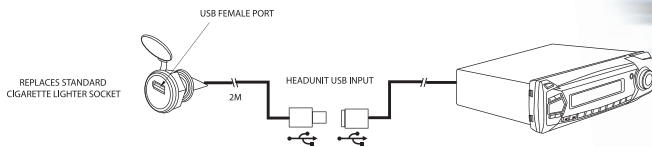

Illuminated

APUSBE

USB Socket with 2M lead

- To connect to USB head unit input socket including iPod compatible models
- Data transfer via USB

APUSB2

Car Adaptor - 12V Socket to USB

- Allows you to power/charge items through USB from your car cigarette lighter socket