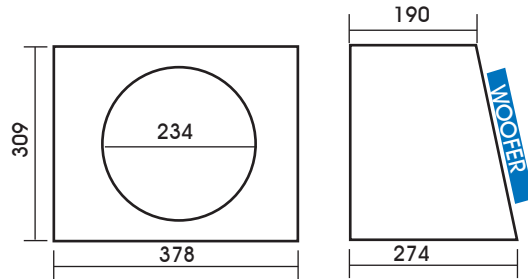

BASSIX SERIES SUBBOXES

10" Sealed

SB10100

VOLUME	MDF THICKNESS	TUNING	COLOUR
20L	16mm	50Hz	BLACK

12" Sealed

SB12100