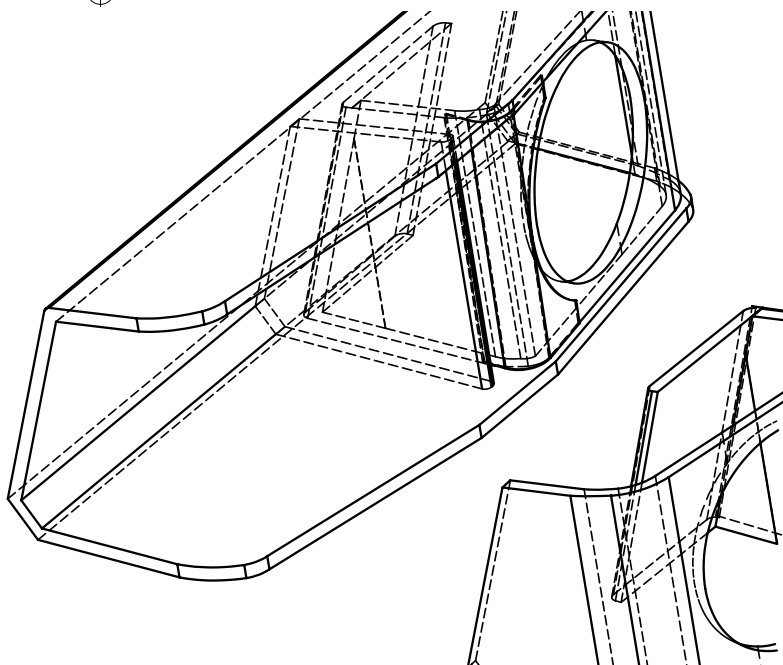

Mounting Straps