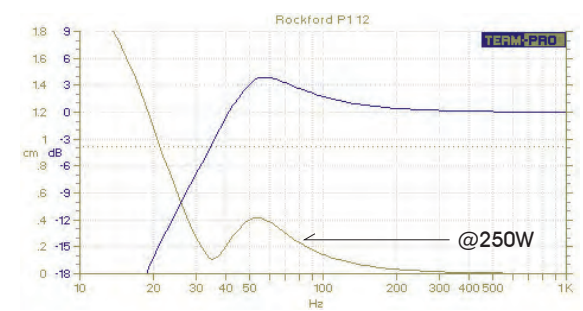

VOLUME

42LX2

STANDARD TUNING

40Hz

PORT AREA

81cm²X2

MDF THICKNESS

18mm

COLOUR

DARK CHARCOAL

AERPRO SNUG FIT

TUNING RESPONSE MODELLING

Response chart based on 3.7L driver displacement, For general guidance only.