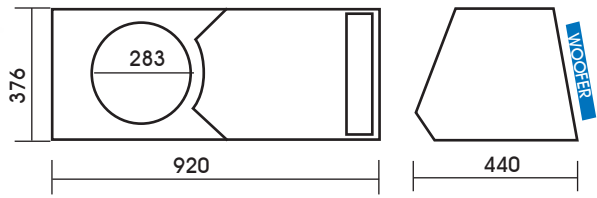

VOLUME 93L	STANDARD TUNING 38Hz	PORT AREA 255cm²	MDF THICKNESS 18mm	COLOUR LIGHT CHARCOAL	COLOUR BLACK CHARCOAL	AERPRO SNUG FIT