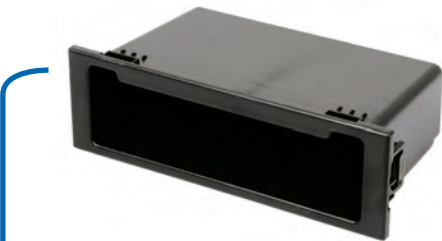

DIN Snap In Pocket

- DIN fitting
- Black finish
- Easy to fit
- Suits Ford, Mazda, Holden

FP9014

9 317114 888389

Universal EQ (Half DIN) Pocket

- This pocket fits under an equalizer or half DIN size unit to fill in the remaining space.
- Designed to fill gap when EQ or other 1/2 DIN equipment is installed.
- Holds one CD jewel case
- Packed in poly bags with full colour header