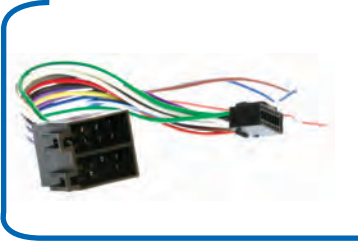

APP8CLA3

9 317114 910066

ISO SECONDARY SIDE HARNESSES

To Suit JVC

- Suits JVC car audio units pre-2010
- 16 pin plug

APP8JVC

9 317114 892775

- Suits JVC car audio units (Series II)
- 16 pin plug