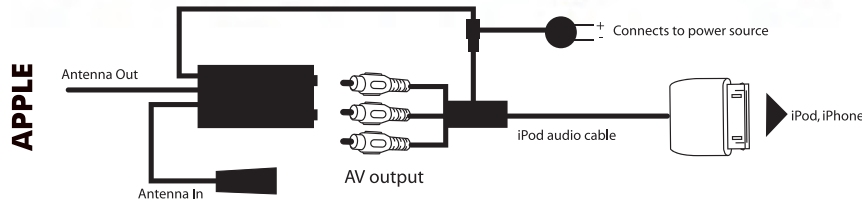

iPod, iPhone, iPad FM Modulator

- FM Modulator with iPod integration
- 2.1A AV Cable
- Two Selectable FM frequencies 88.1 - 88.3 Mhz

Made for

iPod iPhone iPad