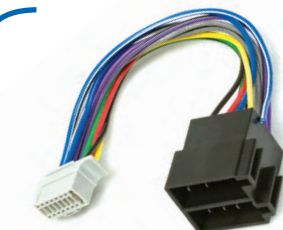

9 317114 885784

- Suitable for all Kenwood models 2005 ON
- 16 Pin connection
- 2 Large Pins for Power and Earth.
- Makes for easy D.I.Y. installation

APP8KE1

9 317114 892782

To Suit Panasonic

- Suits all latest model Panasonic car audio units
- Makes for easy D.I.Y. installation
- 16 pin plug