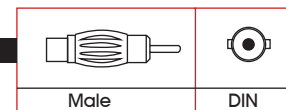

AP348A

Found in
i10 i30
Cerato

Antenna Adaptor Lead

- For cars fitted with OEM Hyundai/Kia nylon block connector

APA47

Found in
Accent
Optima

Antenna Adaptor Lead

- For cars fitted with OEM Hyundai/Kia nylon block connector