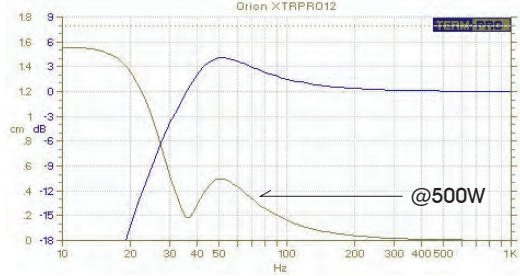

VOLUME
50L

STANDARD TUNING
36Hz

PORT AREA
110cm²

MDF THICKNESS
18mm

COLOUR
**BLACK
CARBON
VIVYL**

AERPRO SNUG FIT

TUNING RESPONSE MODELLING

Response chart based on 3.7L driver displacement, For general guidance only.