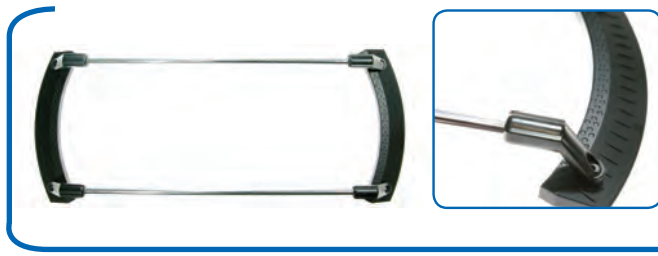

Grill Bars For 12" Subwoofers

GB122

9 317114 909121