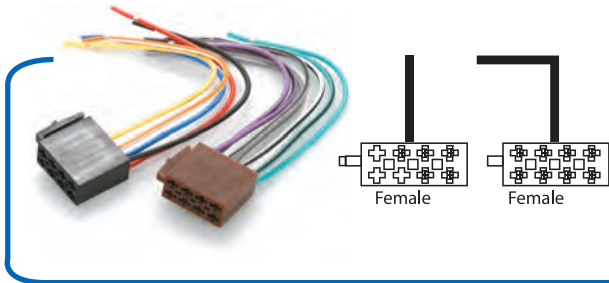

Universal ISO Connector

Universal Female ISO Connectors to bare ends

APP7200

Universal Male ISO Connector

- Suit AUDI / VW APP7201 ISO to bare ends.
- The APP7201 has an inbuilt link for the illumination wire in an Audi or Volkswagen.