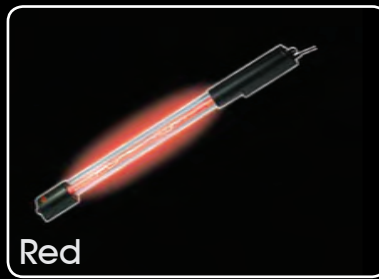

SLN12WH

9 317114 897299

20"

20" (508mm) Light Up Crystal Neon Rod

- Crystal filled neons give a lightening like strobe effect. Complete with music interface control circuit and sensitivity adjustment. Supplied with 3 metres of cable with a cigarette lighter plug.