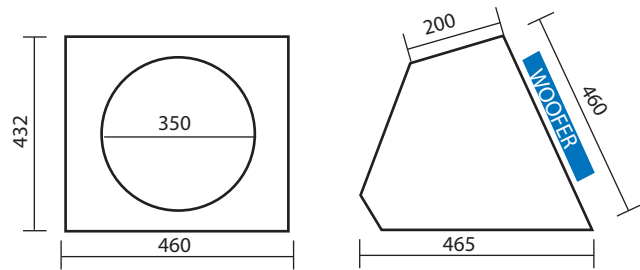

15" Sealed

PSB15

VOLUME 50L	MDF THICKNESS 16/18 mm front	TUNING 39 Hz	COLOUR BLACK	AERPRO SNUG FIT
----------------------	---	------------------------	------------------------	---------------------