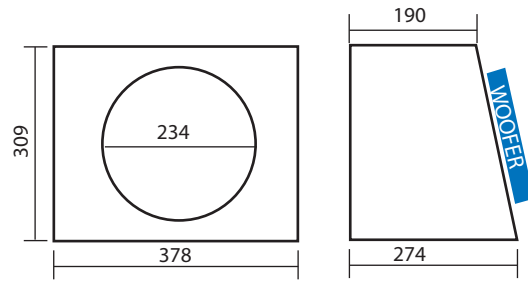

10" Sealed

SB10100

VOLUME	MDF THICKNESS	TUNING	COLOUR
20L	16 mm	50 Hz	BLACK