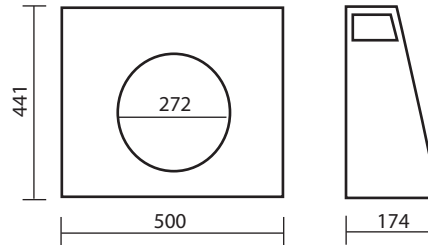

12" Ported

UBOX12

VOLUME	STANDARD TUNING	PORT AREA	MDF THICKNESS	COLOUR
24L	43 Hz	60 cm ²	16 mm	BLACK

Designed for Utility installations, these boxes can be used with flat subs or normal subwoofers. When selecting your drivers, look for Low FS, QTS and VAS Values as they will perform better in these smaller ported enclosures.