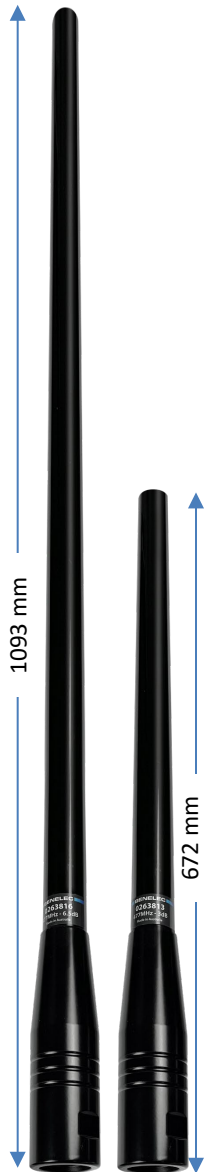

DATASHEET MODEL: EXTREME

UHF CB 3/6.5dB Dual Ground Independent Mobile Antenna Kit

The Outreach Xtreme is a 6.5dB & 3dB ground independent mobile antenna kit covering the UHF Citizens radio band. It offers extreme durability and genuine 6.5dB & 3dB gain (over quarter wave), in two interchangeable antennas. This allows for both close convoy and long distance communication. The antennas cover the entire band of operation well under 1.5:1 VSWR. The construction of each antenna features a black radome, and each antenna is removable from the spring assembly.

OPTIONAL MOUNTINGS

- [02728](#) Mirror Bracket
- [02730](#) Right Angle Stainless Steel Bull Bar Bracket
- [027303](#) Adjustable Tilt Lip Mount
- [02732](#) Heavy Duty Polish Stainless Steel Bull Bar Bracket
- [027321](#) Extra Heavy Duty Polish Stainless Steel Bull Bar Bracket - large
- [02734](#) Stainless Steel "Z" Bracket
- [027313](#) (45mm), [027314](#) (50mm), [027315](#) (63mm) , [027316](#) (76mm) WrapAround BullBar brackets

SPECIFICATIONS

Frequency	477 MHz
Gain	3/6.5dB (*Gain over ¼ wave mounted on ground plane)
Impedance	50 Ω (Nominal)
Operating VSWR	<1.5:1
Radiation Pattern	Omni Directional
E Plane Beamwidth	20 Deg
Length	1093mm / 672mm
Weight	1.1kg
Termination	1/2" mounting stud 5m RG58 cable + UHF Male adaptor 04914 to suit FME plug **

PACKAGING

Quantity: 10pcs/per box, Gross Weight: 22.4KG
Dimensions: 980 x 220 x 170mm

WARRANTY

3 years (Please refer to [Benelec Terms & Conditions](#))

RADIATION PATTERN