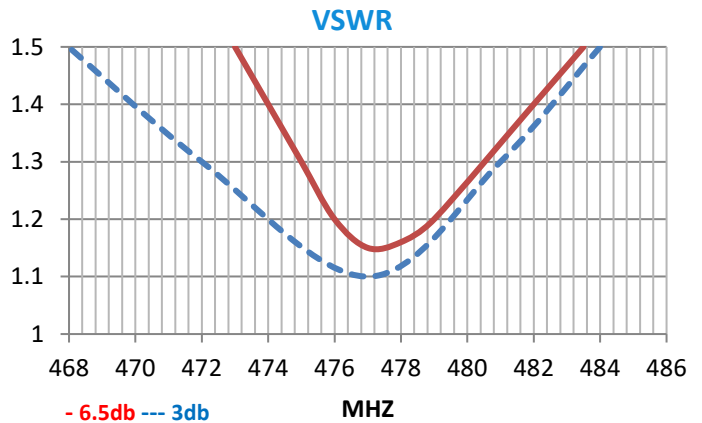

APPLICATIONS

High gain mobile coverage for the UHF Citizens Radio Band

TUNING

Factory tuned; no further tuning required.

FEATURES

- 6.5dB & 3dB Gain
- Ground Independent
- Ultra-Heavy-Duty Construction
- Quick, Simple Installation
- Pre-Tuned & Terminated
- No Special Tools Required
- Easy to Remove & Swap Antennas
- Antenna Locking Mechanism
- Allen Key Included

OPTIONAL MOUNTINGS

- [02728](#) Mirror Bracket
- [02730](#) Right Angle Stainless Steel Bull Bar Bracket
- [027303](#) Adjustable Tilt Lip Mount
- [02732](#) Heavy Duty Polish Stainless Steel Bull Bar Bracket
- [027321](#) Extra Heavy Duty Polish Stainless Steel Bull Bar Bracket - large
- [02734](#) Stainless Steel "Z" Bracket
- [027313](#) (45mm), [027314](#) (50mm), [027315](#) (63mm) , [027316](#) (76mm) WrapAround BullBar brackets

SPECIFICATIONS

Frequency	477 MHz
Gain	3/6.5dB (*Gain over ¼ wave mounted on ground plane)
Impedance	50 Ω (Nominal)
Operating VSWR	<1.5:1
Radiation Pattern	Omni Directional
E Plane Beamwidth	20 Deg
Length	1093mm / 672mm
Weight	1.1kg
Termination	1/2" mounting stud 5m RG58 cable + UHF Male adaptor 04914 to suit FME plug **

PACKAGING

Quantity: 10pcs/per box, Gross Weight: 22.4KG
Dimensions: 980 x 220 x 170mm

WARRANTY

3 years (Please refer to [Benelec Terms & Conditions](#))