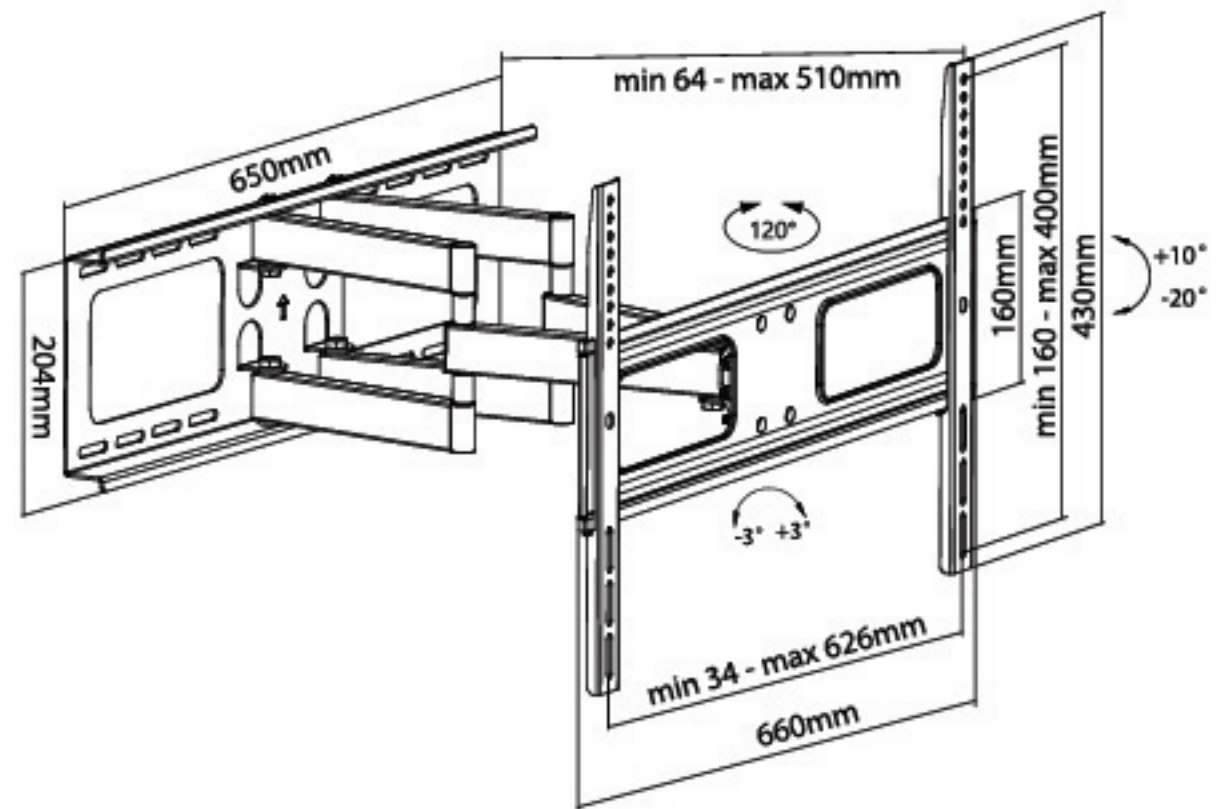

LP6551

VESA
600x400 max.

Tested to 150kg

Fits Most

50kg 37" to 70"

The LP6551 TV Wall Mount Full-Motion Mechanism Bracket is ideal for flat and curved TV panels. Fits most 37" to 70" displays, up to 50kg, Max VESA 600 x 400mm.

Tilts -20 to +10 Swivels ±60
Level Adjustment ±3

Wide mounting plates enable easy installation on a stud wall. Super low profile when folded in or extended from the wall (510mm extension) for optimal viewing angle.

VESA
600x400 400x400 400x200
300x300 or 200x200mm

Wall Profile
64 to 510mm
From Wall

Direction Indicator
↑
Included

Swivels
+60° to -60°

Tilts
-20° to +10°

Rotates
+3 to -3°

Check your TV or display weight, mounting hole spacings and wall fixing availability before selecting.

COMPATIBILITY

Up to 600x400
Flat Panel VESA Interface

MOUNT TYPE

Full-Motion Mechanism
Mount

DIMENSIONS

37" to 70"
Displays