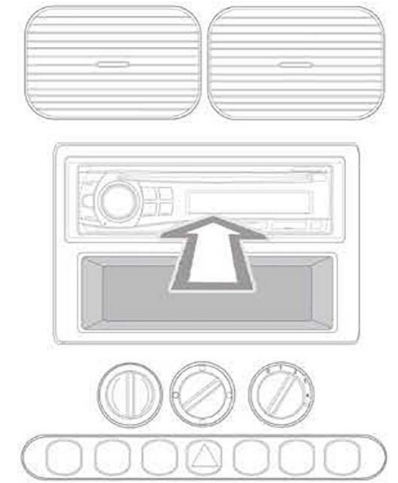

Installation Guide

Part No: CHHO8C

Honda Steering Wheel Control Interface

Steering Wheel Control Functions

VEHICLE COMPATIBILITY

For Vehicle Compatibility visit <https://aerpro.com/CHHO8C>

* Note All Dates are guide lines only as specifications of vehicles change