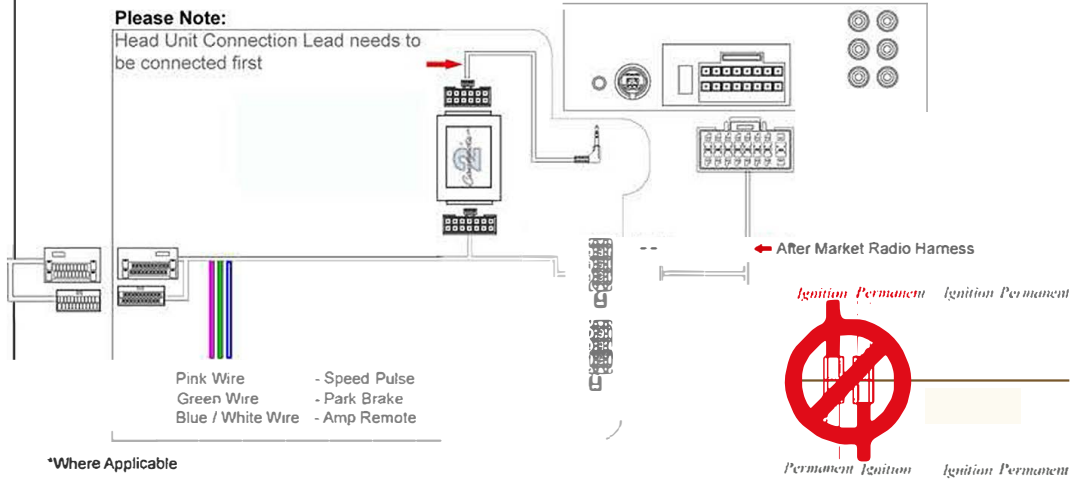

Installation Guide

Part No: CHHO8C

Honda Steering Wheel Control Interface

Steering Wheel Control Functions

VEHICLE COMPATIBILITY

For Vehicle Compatibility visit <https://aerpro.com/CHHO8C>

* Note All Dates are guide lines only as specifications of vehicles change