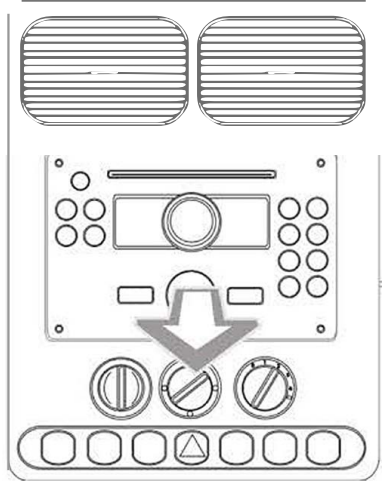

Installation Guide

Part No: CHHO8C

Honda Steering Wheel Control Interface

Steering Wheel Control Functions

VEHICLE COMPATIBILITY

For Vehicle Compatibility visit <https://aerpro.com/CHHO8C>

* Note All Dates are guide lines only as specifications of vehicles change