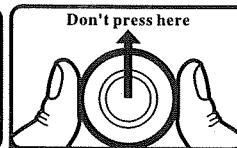

Sensor Installation

The height from the center of sensor to the ground should be between 50~65CM, the best height is 55CM

Plug the sensor into the hole