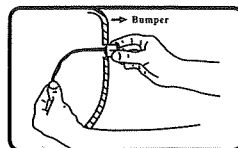

Plug the sensor into the hole