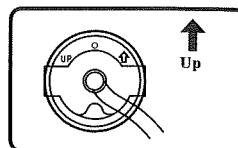

Plug the sensor into the hole