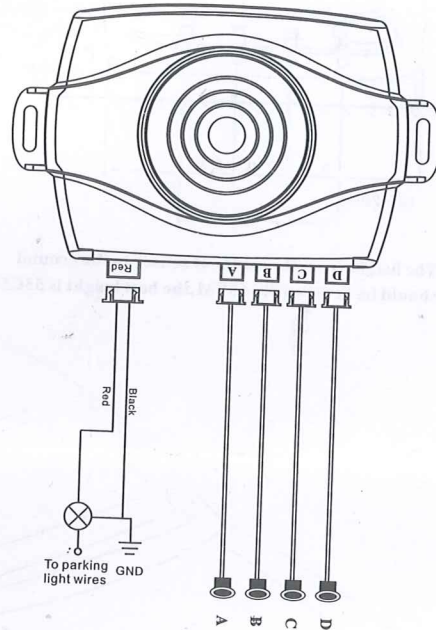

40109600200

GR4 Wiring Diagram

Technical Assistance:

If you need assistance setting up or using your Gator product now or in the future, call

Gator Support. Australia

TEL: 03 - 8587 8808

Sensor Installation

The height from the center of sensor to the ground should be between 50~65CM, the best height is 55CM

Please install correctly according to the above picture to avoid wrong warning.

Please make sure the diameter of the drill is the same as the sensor before drilling

Plug the sensor into the hole

If installation tape is unavailable, please clip the edge of sensor as picture shown