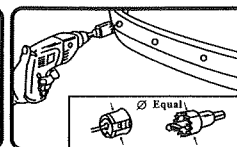

Plug the sensor into the hole