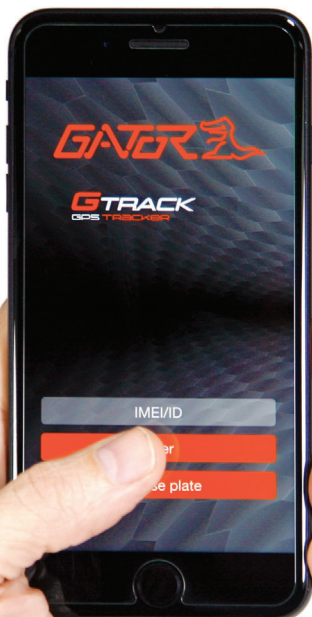

Key Features

- Built-in cellular and GPS antenna for easy installation
- 3G/4G compatible 850MHz, 900MHz, 2100MHz
- Real-time tracking
- Built-in Lithium-ion rechargeable battery
- 3 Hour battery backup
- Built-in motion sensor
- Shock / low battery / power off / over speed alert
- Main power cut off alert
- Power saving sleep mode
- ACC detection
- Geo-fence capable
- Route history
- Remote immobilization (requires relay sold separately)
- A-GPS locating (improves startup performance)

Note: Requires Mini-sim Card And Cellular Connection, Either Pre-paid Or Post-paid Call/data Plan. Most entry level pre-paid or post-paid call/data plans would be sufficient (eg: $10-$20 entry plans).
Telstra: 850Mhz - 2100Mhz
Optus and Virgin Mobile: 900Mhz - 2100Mhz
Vodafone: 850Mhz - 900Mhz - 2100Mhz
Sim Card Size: Mini-SIM (2FF) 25 x 15mm
Internal Battery: 3.7V 370mAh Lithium Ion
Operating Voltage: 9-25V (12/24V)
Locating Time (approx): Cold Start: 35-80 seconds Hot Start: 1 second
Location Accuracy: 5 Meters
Unit Dimension 75x40x12mm 39.5g