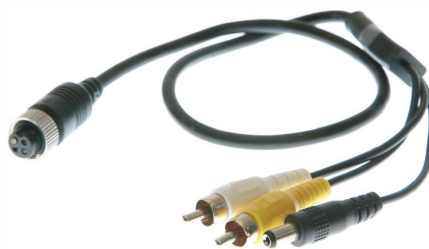

The Gator PLC24 4 Pin Prolink Socket To Dual RCA Plug Adapter converts a Prolink plug which are found on Gator Prolink monitors, to dual RCA plugs and a power plug so a standard RCA camera can be connected to the Prolink monitor.

The Gator PLC26 4 Pin Prolink Plug To Dual RCA Socket Adapter converts a Prolink socket which are found on Gator Prolink cameras, to dual RCA sockets and power socket so a standard RCA monitor can be connected to the Prolink camera.