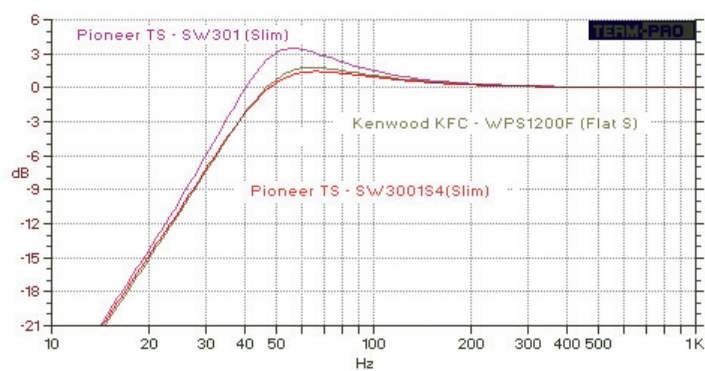

12" Sealed

MAX120

Recommended for Flat sub usage only

Sample response

Response chart based on 1.5L driver displacement, For general guidance only.

VOLUME 24L	MDF THICKNESS 16 mm	TUNING 48 Hz	COLOUR BLACK	AERPRO SNUG FIT
----------------------	-------------------------------	------------------------	------------------------	---------------------