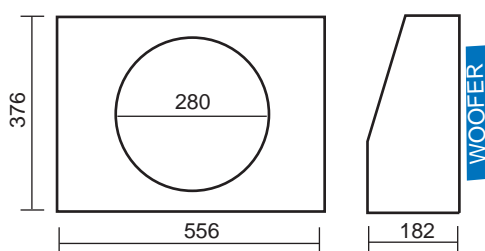

12" Sealed

MAX120

Recommended for Flat sub usage only

Sample response

Response chart based on 1.5L driver displacement, For general guidance only.

VOLUME 24L	MDF THICKNESS 16 mm	TUNING 48 Hz	COLOUR BLACK	AERPRO SNUG FIT
----------------------	-------------------------------	------------------------	------------------------	---------------------