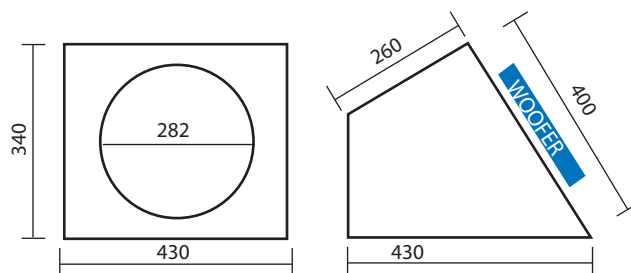

12" Sealed

PSB12

VOLUME	MDF THICKNESS	TUNING	COLOUR
20L	16 mm	50 Hz	BLACK