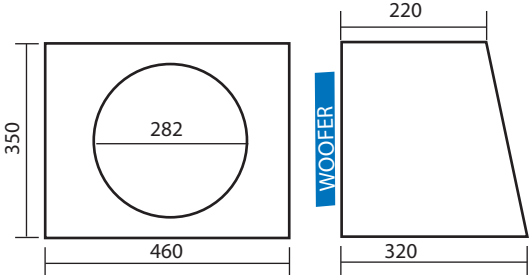

12" Sealed

SB12100N

VOLUME	MDF THICKNESS	TUNING	COLOUR
28L	16 mm	46 Hz	BLACK