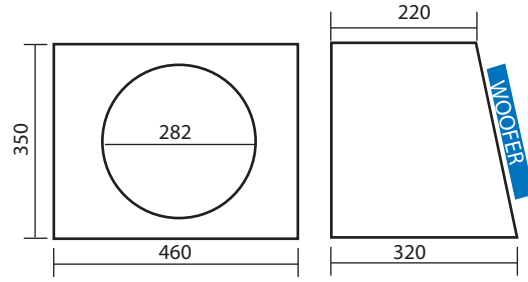

12" Sealed

SB12100

VOLUME
28L

MDF
THICKNESS
16 mm

TUNING
46 Hz

COLOUR
BLACK