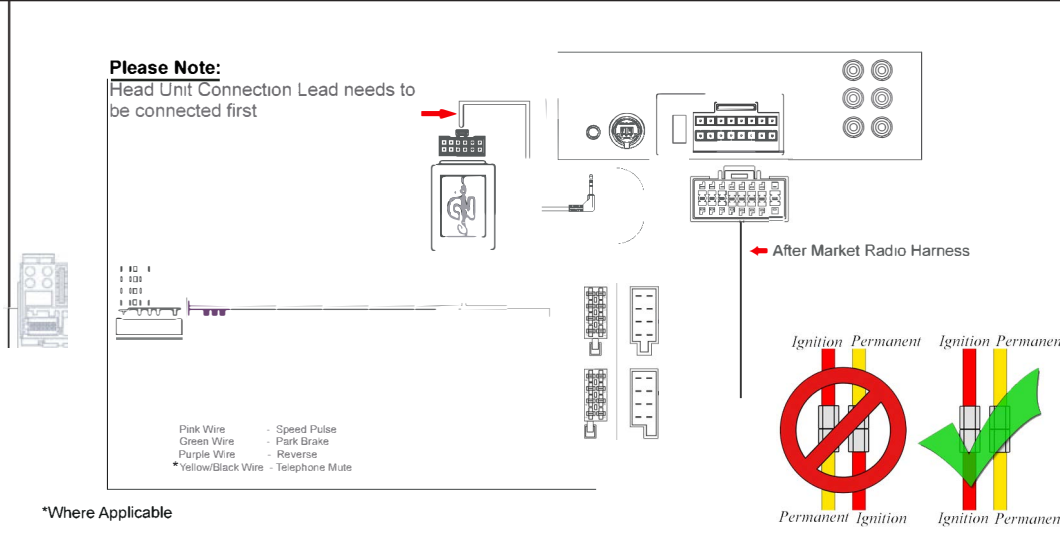

# Installation Guide

Part No: CHGM5C Can-Bus Steering Wheel Control Interface

## Steering Wheel Control Functions

Source

Track Up

Volume Up

Track Down

Volume Down

\* Note All Dates are guide lines only as specifications of vehicles change