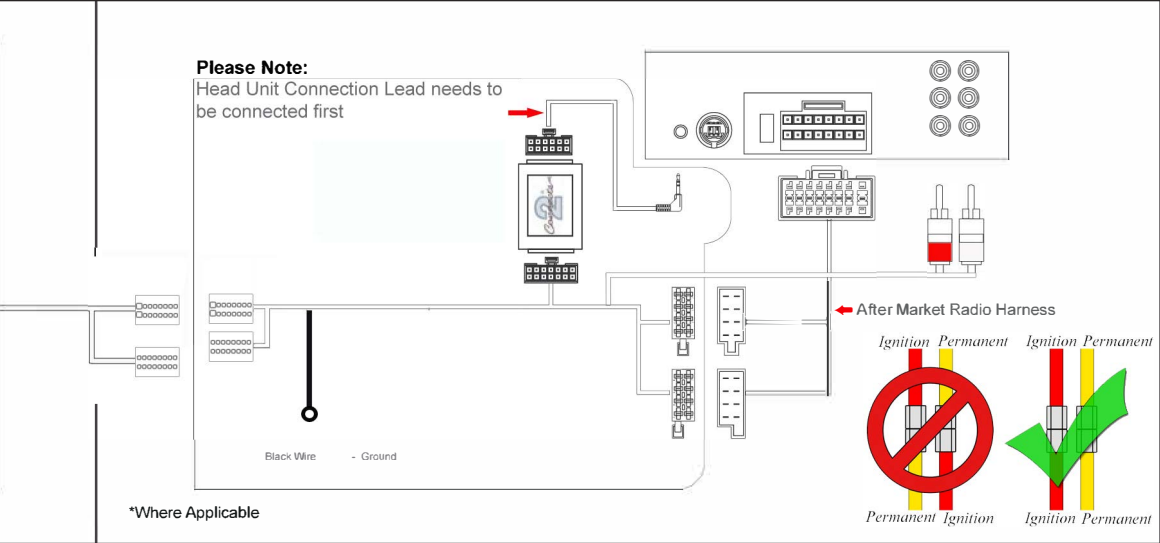

# Installation Guide

Part No: CHMB6C Mercedes Can-Bus Steering Wheel Control Interface

## Steering Wheel Control Functions

Vehicle Compatibility  
For Vehicle Compatibility visit  
<https://aerpro.com/CHMB6C>

Volume +		Seek/Track+	
Volume -		Seek/Track-	
		Source	
			Pick Up
			Hang Up

\* Note All Dates are guide lines only as specifications of vehicles change