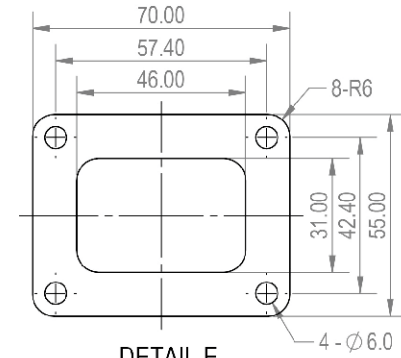

DETAIL E
SCALE 2 : 3