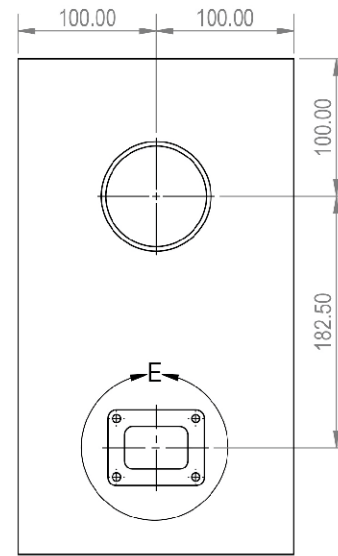

SECTION A-A  
SCALE 1 : 4

Title		
<b>SBA Bromo</b>		
Size	Number	Revision
A		
Date:	03-Jul-19	Sheet of
File:	D:\My Documents\..SBA Bromo.SchDoc	Drawn By: