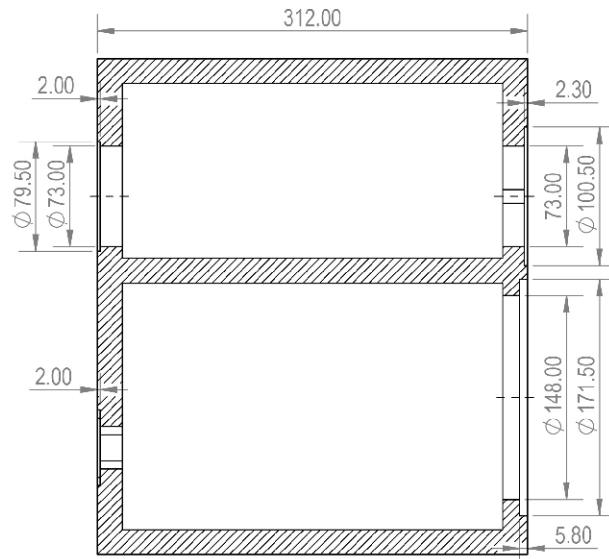

SECTION A-A  
SCALE 1 : 4

Title		
<b>SBA Bromo</b>		
Size	Number	Revision
A		
Date:	03-Jul-19	Sheet of
File:	D:\My Documents\..SBA Bromo.SchDoc	Drawn By: