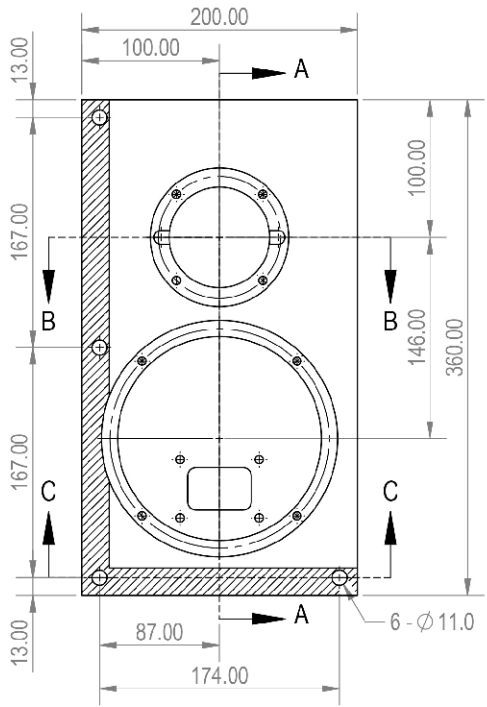

SECTION A-A  
SCALE 1 : 4

Title		
<b>SBA Bromo</b>		
Size	Number	Revision
A		
Date:	03-Jul-19	Sheet of
File:	D:\My Documents\..SBA Bromo.SchDoc	Drawn By: