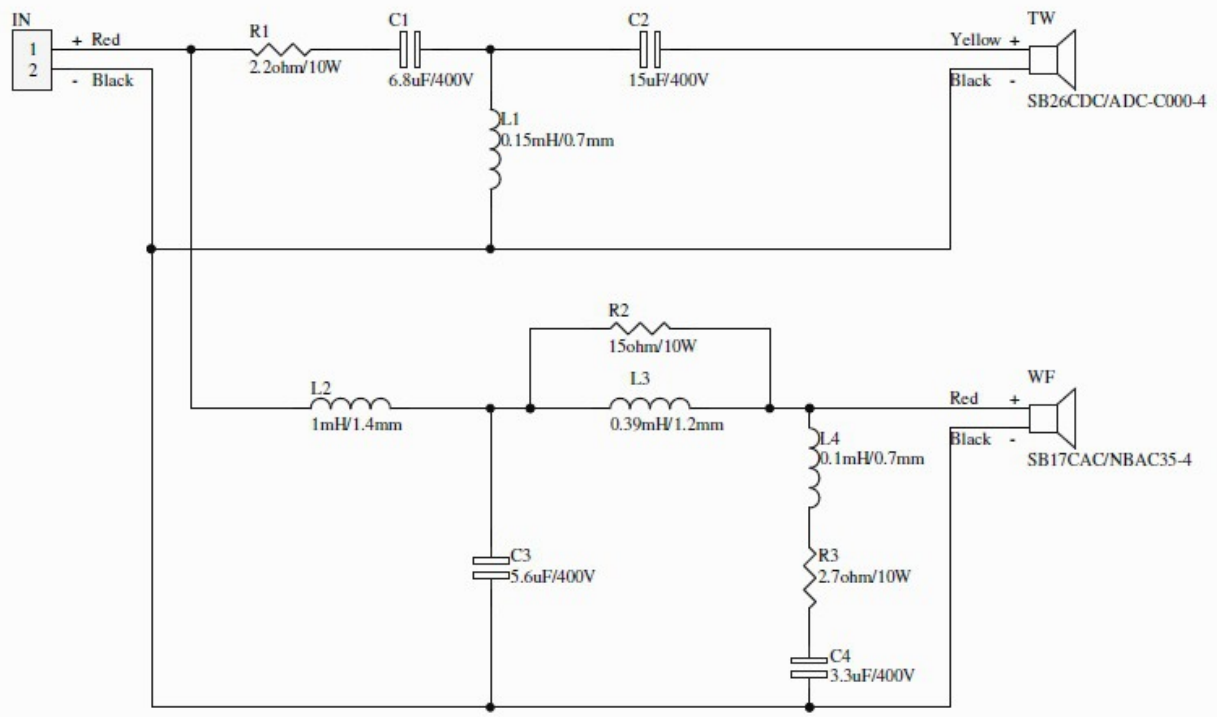

Title		
SBA Bromo		
Size	Number	Revision
A		
Date:	03-Jul-19	Sheet of
File:	D:\My Documents\..SBA Bromo.SchDoc	Drawn By: