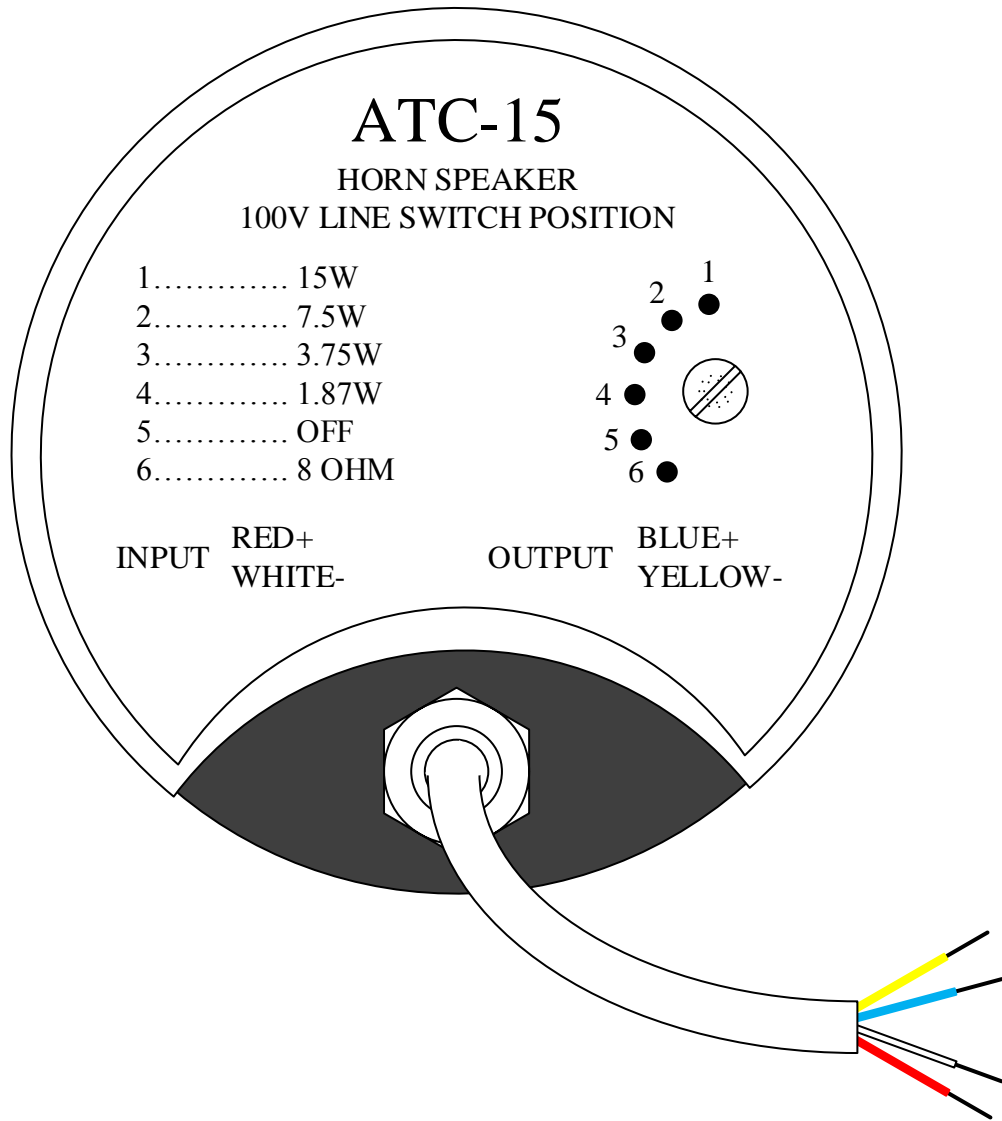

## ATC10

Rated Power	(RMS) 10 W
Power Taps	10W, 5W, 2.5W, 1.25W, 8 Ohm
Sensitivity	106db (1W 1M)
Freq. Range	300Hz - 8KHz
Dispersion	120 degree
Weight	1.3 Kg

## ATC15

Rated Power	(RMS) 15 W
Power Taps	15W, 7.5W, 3.75W, 1.87W, 8 Ohm
Sensitivity	108db (1W 1M)
Freq. Range	125Hz - 14KHz
Dispersion	110 degree
Weight	3.2 Kg
Water Protection	IP66

## ATC30

Rated Power (RMS)	30 W
Power Taps	30W, 15W, 7.5W, 3.75W, 8 Ohm
Sensitivity	110db (1W 1M)
Freq. Range	125Hz - 14KHz
Dispersion	100 degree
Weight	3.5 Kg
Water Protection	IP66