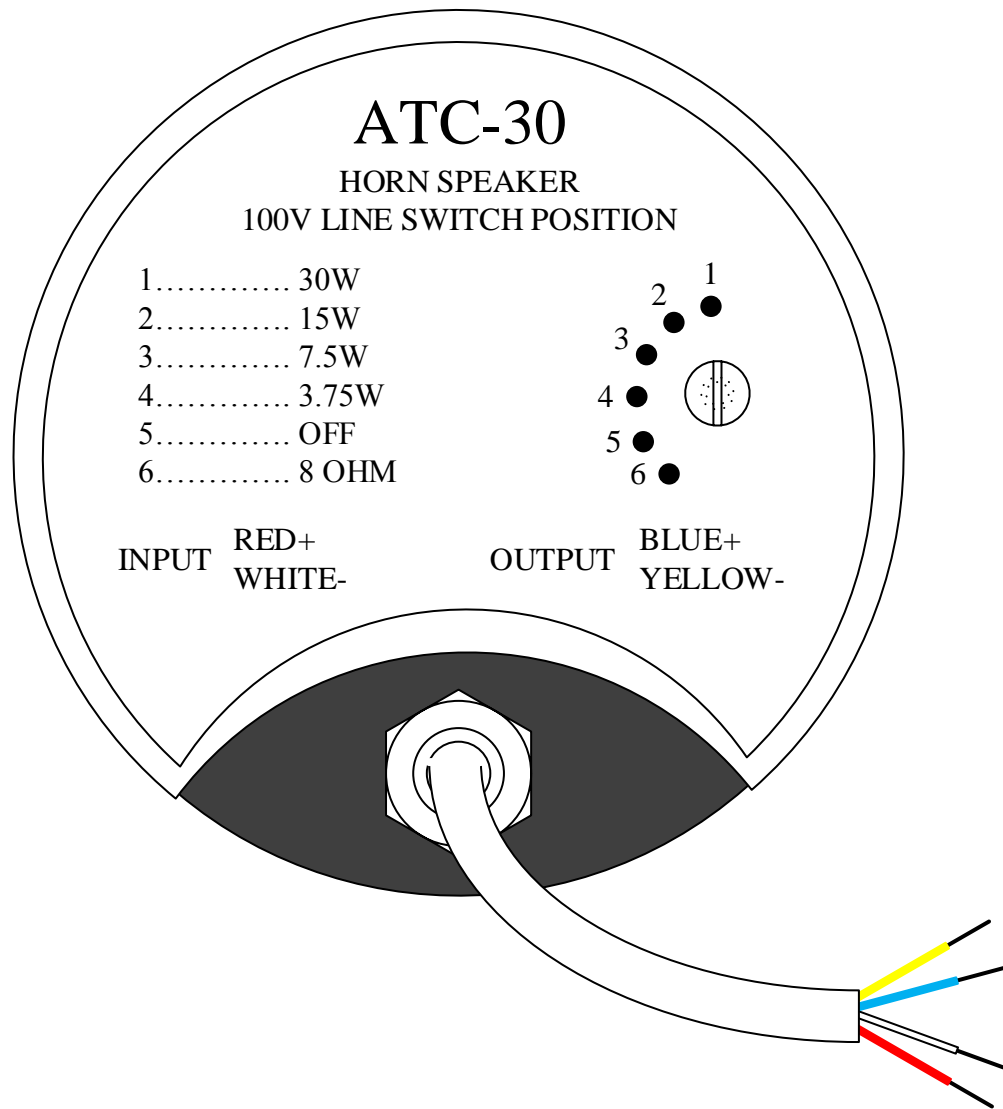

## ATC10

Rated Power	(RMS) 10 W
Power Taps	10W, 5W, 2.5W, 1.25W, 8 Ohm
Sensitivity	106db (1W 1M)
Freq. Range	300Hz - 8KHz
Dispersion	120 degree
Weight	1.3 Kg

## ATC15

Rated Power	(RMS) 15 W
Power Taps	15W, 7.5W, 3.75W, 1.87W, 8 Ohm
Sensitivity	108db (1W 1M)
Freq. Range	125Hz - 14KHz
Dispersion	110 degree
Weight	3.2 Kg
Water Protection	IP66

## ATC30

Rated Power (RMS)	30 W
Power Taps	30W, 15W, 7.5W, 3.75W, 8 Ohm
Sensitivity	110db (1W 1M)
Freq. Range	125Hz - 14KHz
Dispersion	100 degree
Weight	3.5 Kg
Water Protection	IP66