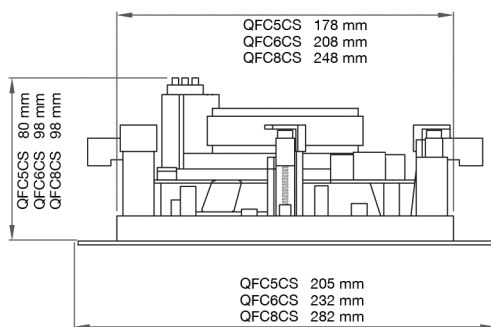

Dimensions