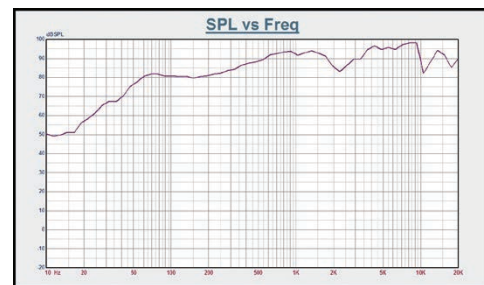

QFC8CS Frequency

Polar plot and frequency response charts for other QuickFit coaxial series models are available at www.australianmonitor.com.au