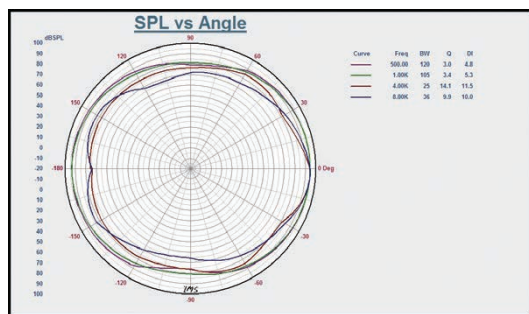

Specifications

Specifications	QFC5CS	QFC6CS	QFC8CS
Coaxial 2 Way Driver	5 Inch & 25 mm	6 Inch & 25 mm	8 Inch & 25 mm
Power Taps @ 100v	1.25, 2.5, 5, 10 watts	2.5, 5, 10, 20 watts	3.75, 7.5, 15, 30 watts
Power Taps @ 70v	0.65, 1.25, 2.5, 5 watts	1.25, 2.5, 5, 10 watts	1.87, 3.75, 7.5, 15 watts
Sensitivity (1W/1M)	91dB	92dB	94dB
Frequency Response	80-20 KHz	70-20 KHz	60-20 KHz
Dispersion Degrees @ 1Khz	100	100	100
Grill Colour	White	White	White
Weight	0.9 Kg	1.2 Kg	1.6 Kg
Dimensions	205 x 80 mm	232 x 98 mm	282 x 98 mm
Cutout Dimension	178 mm	208 mm	248 mm
Evac Capacitor 2.2uF	YES	YES	YES
Black Grill Accessory	QFC5GRILLB	QFC6GRILLB	QFC8GRILLB