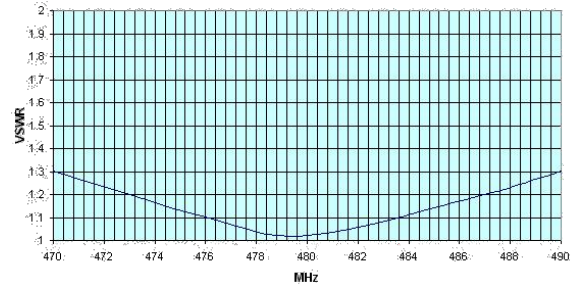

DATASHEET MODEL: EXPLORER

Elevated Feed UHF CB Antenna Kit

The Benelec 02635 EXPLORER antenna, is a ground Independent, 6.5dB* Gain, mobile antenna covering the full Australian 80channel UHF Citizen Band. Its high gain produces exceptional radio range coverage over distances not normally serviced by lower gain antennas. Its ground independence maintains a stable radiation pattern in all mobile mounting applications. Its robust construction ensures excellent longevity and performance. Designed & Manufactured in Australia.

APPLICATIONS

Mobile coverage for the UHF Citizen Bands.

TUNING

Factory Tuned, no further tuning required.

FEATURES

- Heavy Duty, Stainless Steel Body & Spring, Fibreglass Construction.
- Pre-Terminated cables, no tools required.
- UV Stabilised PVC Heat Shrink for long lasting reliability.
- Complete Kit including Stainless Spring & Elevated Feed Base, 6.5dB & 3dB Antennas, RG58 Lead & Plug.
- Made using high quality components

OPTIONAL MOUNTINGS

- [02726S](#) Gutter Grip All Stainless Steel Construction
- [02728](#) Mirror Bracket Stainless Steel
- [02728B](#) Mirror Bracket Zinc Plated
- [027291](#) Stainless Steel "L" Bracket
- [02730](#) Right Angle Stainless Steel Bull Bar Bracket
- [027303](#) Adjustable Tilt Lip Mount
- [02732](#) Extra H/Duty Stainless Steel Bull Bar Bracket
- [02734](#) Stainless Steel "Z" Bracket
- [02714S](#) Slope-Adjustable Gutter Grip
- [027313](#) (45mm), [027314](#) (50mm), [027315](#) (63mm) , [027316](#) (76mm) WrapAround BullBar brackets

SPECIFICATIONS