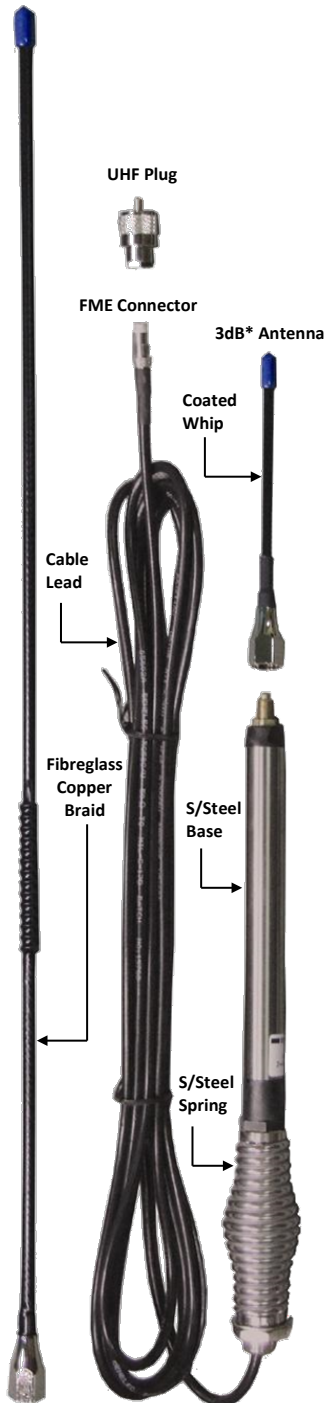

DATASHEET MODEL: EXPLORER

Elevated Feed UHF CB Antenna Kit

The Benelec 02635 EXPLORER antenna, is a ground Independent, 6.5dB* Gain, mobile antenna covering the full Australian 80channel UHF Citizen Band. Its high gain produces exceptional radio range coverage over distances not normally serviced by lower gain antennas. Its ground independence maintains a stable radiation pattern in all mobile mounting applications. Its robust construction ensures excellent longevity and performance. Designed & Manufactured in Australia.

6.5dB* Antenna

APPLICATIONS

Mobile coverage for the UHF Citizen Bands.

TUNING

Factory Tuned, no further tuning required.

FEATURES

- Heavy Duty, Stainless Steel Body & Spring, Fibreglass Construction.
- Pre-Terminated cables, no tools required.
- UV Stabilised PVC Heat Shrink for long lasting reliability.
- Complete Kit including Stainless Spring & Elevated Feed Base, 6.5dB & 3dB Antennas, RG58 Lead & Plug.
- Made using high quality components

OPTIONAL MOUNTINGS

- [02726S](#) Gutter Grip All Stainless Steel Construction
- [02728](#) Mirror Bracket Stainless Steel
- [02728B](#) Mirror Bracket Zinc Plated
- [027291](#) Stainless Steel "L" Bracket
- [02730](#) Right Angle Stainless Steel Bull Bar Bracket
- [027303](#) Adjustable Tilt Lip Mount
- [02732](#) Extra H/Duty Stainless Steel Bull Bar Bracket
- [02734](#) Stainless Steel "Z" Bracket
- [02714S](#) Slope-Adjustable Gutter Grip
- [027313](#) (45mm), [027314](#) (50mm), [027315](#) (63mm) , [027316](#) (76mm) WrapAround BullBar brackets

SPECIFICATIONS

Frequency	476.42 - 477.40MHz	(B.W. 470-490MHz)
Gain	3dB*, 6.5dB	
Impedance	50 Ω	
Operating VSWR	<1.5:1	
Polarization	Vertical	
Radiation Pattern	Omni Directional	
Cable	RG58 C/U Mil-Spec Benelec 05602ABK	
Termination	FME Socket + FMEp-UHFp Adaptor 04914	
Base Materials	Stainless Steel Body & Spring	
Antenna Length	450 / 900 mm	