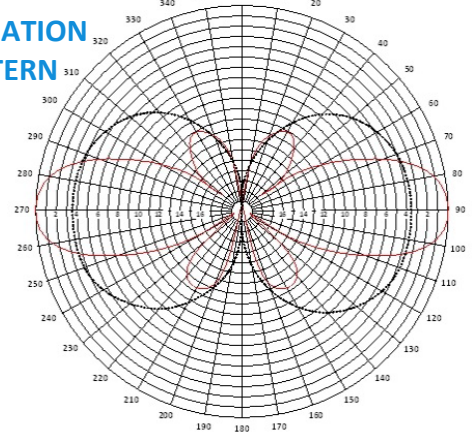

RADIATION PATTERN

PACKAGING

Blister Pack / 1 per pack,
Box / 10 per pack,

G.W. 0.8kg, 840x110x50 mm
G.W. 9.9kg, 850x220x200 mm

WARRANTY

3 years (Please refer to [Benelec Terms & Conditions](#))