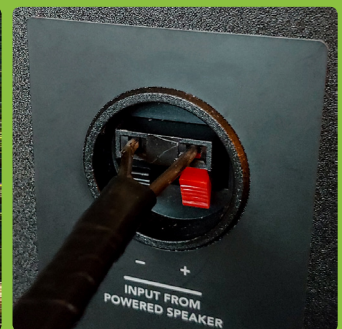

LOW-LOSS OFC CABLE

NOTE. This cable is not SAA approved and should not be used for applications where approved cables are required, eg Domestic or Commercial buildings.