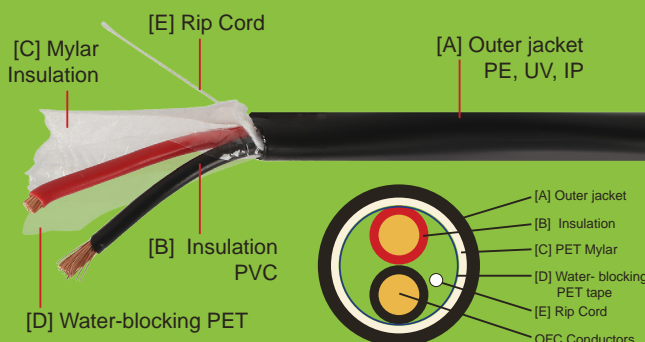

OUTDOOR APPLICATIONS