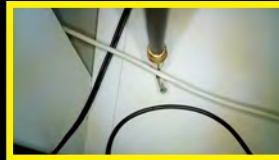

Cable Pulling