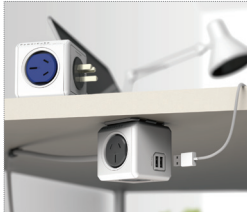

FDSU [Display Stand]