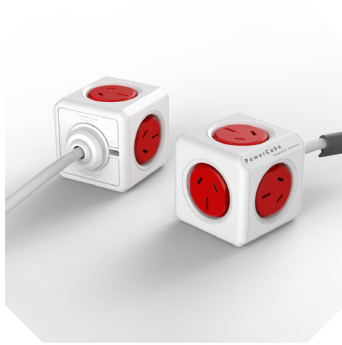

PowerCube®

PowerCube® Original

The PowerCube® Original can be used to extend the available number of outlets.

The PowerCube® has a very compact design, optimally using any square inch that is available. And even though its compact shape, its sockets will not be blocked by bulky power adapters, a problem that is often experienced with conventional power strips.

PowerCube® Original USB

Besides offering 4 additional power outlets, the PowerCube® Original USB also offers a dual USB port, so that you can charge your smartphone or tablet computer without the need for a dedicated power adapter. And with an output of 2.1A, the powered USB ports are powerful enough to charge the latest tablet computers and smartphones.

the PowerCube®

Rotate 90° to lock

PowerCube® Extended

The PowerCube® Extended and Extended USB are delivered with a docking mount, allowing you to mount the PowerCube® anywhere you want: even on a wall or below a table. This allows you to mount a power outlet wherever it is the most convenient for you, so that you do not have to crawl below your desk to plug in e.g. your laptop.

Mounting system

The PowerCube® can easily be fixated onto the dock: just rotate the PowerCube 90 degrees, and it locks into place. Any side of the PowerCube® can be used for docking, so the PowerCube® can be oriented in any direction.