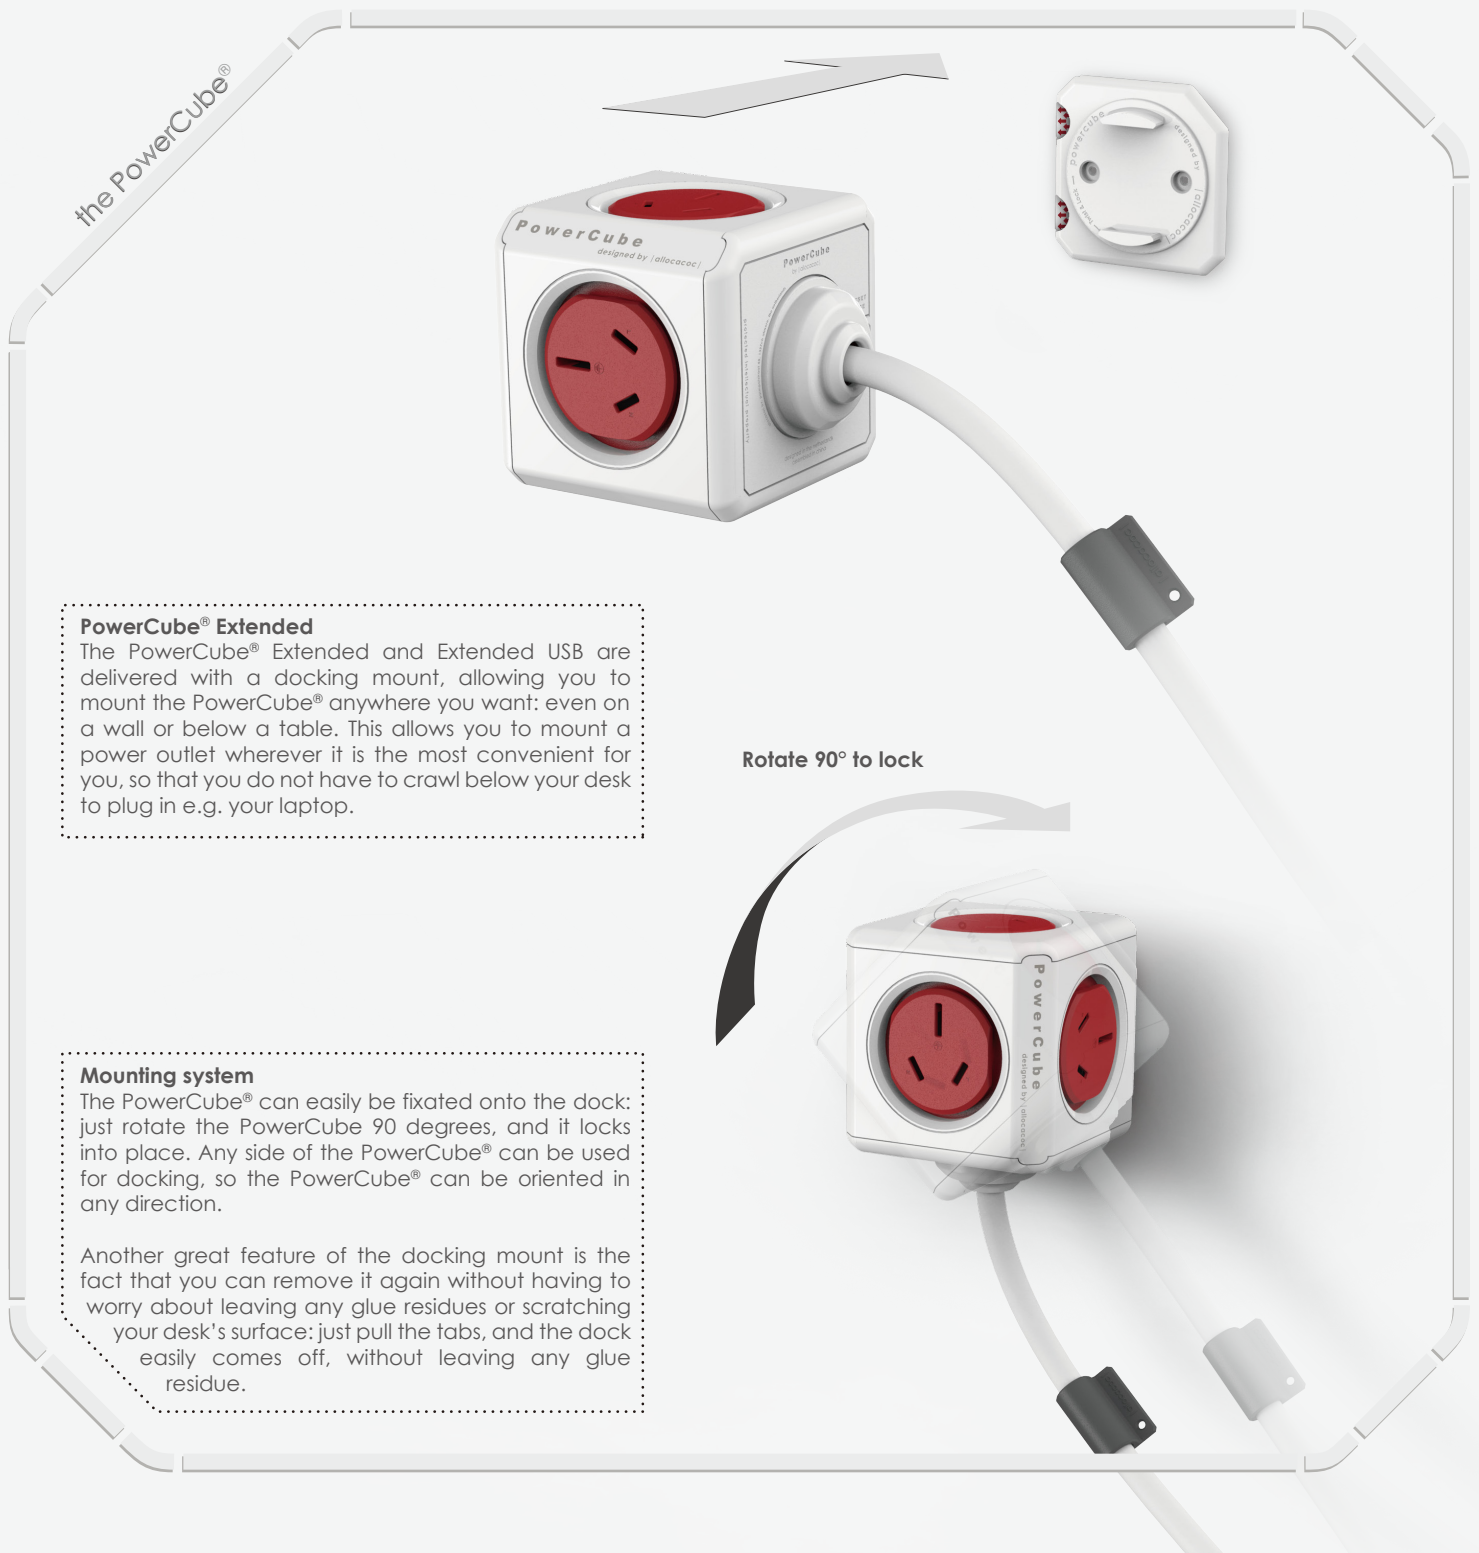

PowerCube®

PowerCube® Original

The PowerCube® Original can be used to extend the available number of outlets.

The PowerCube® has a very compact design, optimally using any square inch that is available. And even though its compact shape, its sockets will not be blocked by bulky power adapters, a problem that is often experienced with conventional power strips.

PowerCube® Original USB

Besides offering 4 additional power outlets, the PowerCube® Original USB also offers a dual USB port, so that you can charge your smartphone or tablet computer without the need for a dedicated power adapter. And with an output of 2.1A, the powered USB ports are powerful enough to charge the latest tablet computers and smartphones.

the PowerCube®

Rotate 90° to lock

PowerCube® Extended

The PowerCube® Extended and Extended USB are delivered with a docking mount, allowing you to mount the PowerCube® anywhere you want: even on a wall or below a table. This allows you to mount a power outlet wherever it is the most convenient for you, so that you do not have to crawl below your desk to plug in e.g. your laptop.

Mounting system

The PowerCube® can easily be fixated onto the dock: just rotate the PowerCube 90 degrees, and it locks into place. Any side of the PowerCube® can be used for docking, so the PowerCube® can be oriented in any direction.