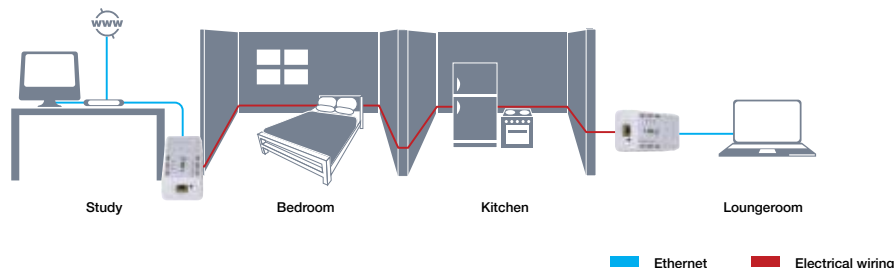

MINIMUM SYSTEM REQUIREMENTS

- Modem Router
- Active Internet Connection
- Available Power Sockets
- Computer or network device with a free Ethernet port

MAIN CHIPSET

- Powerline: Atheros AR7450 + AR1540 chipset

STANDARDS

- Powerline: IEEE 1901/HomePlug AV2
- Ethernet: IEEE 802.3 10/100/1000 Mbps Auto MDI/MDIX
- Compliant to EuP

MODULATION SUPPORT

- Powerline: OFDM 4096/1024/256/64/16/8 QAM, QPSK, BPSK and ROBO

DATA TRANSFER RATE

- Up to 600Mbps over Powerline¹

RANGE

- Up to 200m over Powerline¹

SECURITY

- 128-bit AES Encryption
  (enabled with Simple Connect button)

EXTERNAL CONNECTORS

- 1 x 10/100/1000 Ethernet LAN port
- 1 x Reset button
- 1 x Simple Connect push button
- 1 x Filtered AC pass-through socket

LED INDICATORS:

- 1 x Bicolour Power LED
- 1 x Bicolour Powerline Link/Activity Status LED
- 1 x Bicolour Ethernet Link/Activity Status LED

POWERLINE FILTERING

- Filtering at frequency band 2MHz to 68MHz
- Filter characteristics: -25dB to -45dB

POWER CONSUMPTION

- 4.5 W

POWER SUPPLY

- AC 220-240V 50-60Hz

ENVIRONMENTAL

- Operating: 0°C to 40°C
- Non-Operating: -25°C to 70°C
- Operating: 30% to 80% Relative Humidity
  (Non-Condensing)
- Non-Operating: 30% to 95% Relative Humidity
  (Non-Condensing)

MEASUREMENTS

- Dimensions 62 mm x 116 mm x 42 mm
- Weight 200g

CERTIFICATIONS

- C-Tick
- SAA111557EA

600Mbps Powerline Kit with Gigabit Ethernet

NetComm's 600Mbps Powerline Kit with Gigabit Ethernet will give your home network the capacity to handle super bandwidth-intensive applications such as HD-TV, online gaming, multimedia and video streaming with plug and play simplicity.

An available power point is all you need to create a powerful high-speed Internet connection in any room of the house using your existing network of Powerline. The compact adapters are easy to setup simply connect and begin to use

HIGH SPEED POWERLINE

With HomePlug AV2 technology these adapters are ideal for multiple HD streams and large file transfers.

AC PASS THROUGH

The compact adapters are easily concealed behind furniture and feature built-in AC pass-through to free up your power points for other purposes.

SMARTLINK

Reduces the impact of line noise in one area affecting the performance on other areas. Dynamically adapts on a packet by packet basis and provides up to 50% increase in performance over non SmartLink Powerline adapters.

¹ Maximum throughput based on theoretical data rate. Actual data throughput will vary. Network conditions and environmental factors, including volume of network traffic, and network overhead, lower actual throughput rate

NetCommWireless

NETCOMM WIRELESS LIMITED

Head Office - 18-20 Orion Road, Lane Cove,
NSW 2066, Sydney, Australia ABN 85 002 490 486

E: sales@netcommwireless.com

www.netcommwireless.com