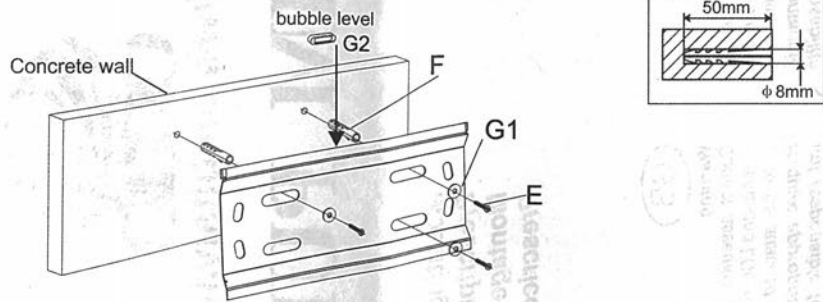

STEP1A Solid concrete mounting

STEP1B WoodStud mounting

STEP2A Attaching brackets to screen

STEP3 Hang the TV onto the wall plate