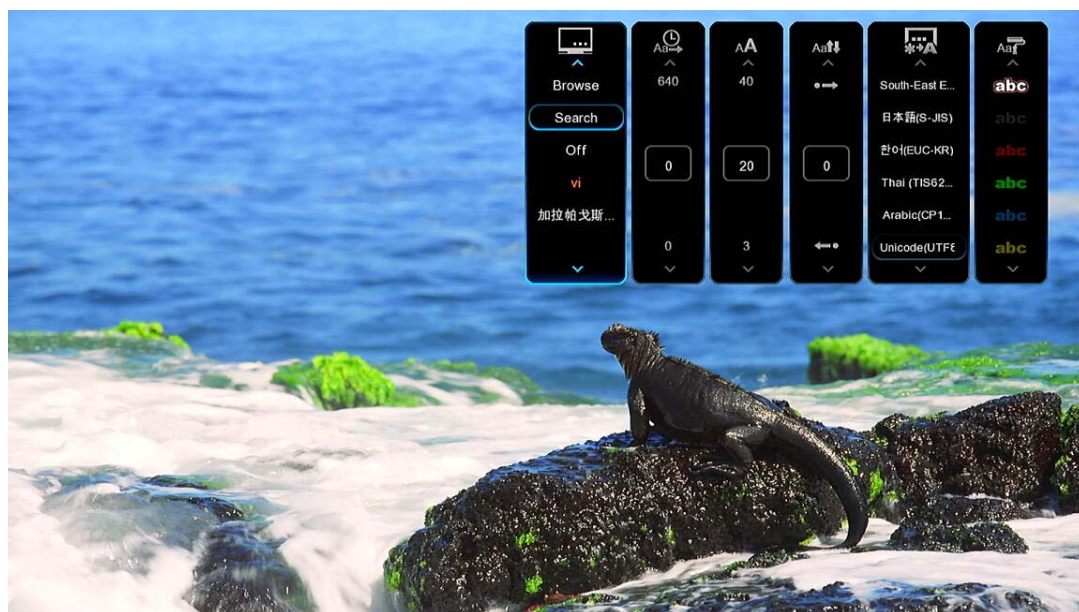

Subtitle downloader

- Allow you to select languages of the movies that contain multiple languages subtitles
- Allows change of subtitle colour and adjustment of font size