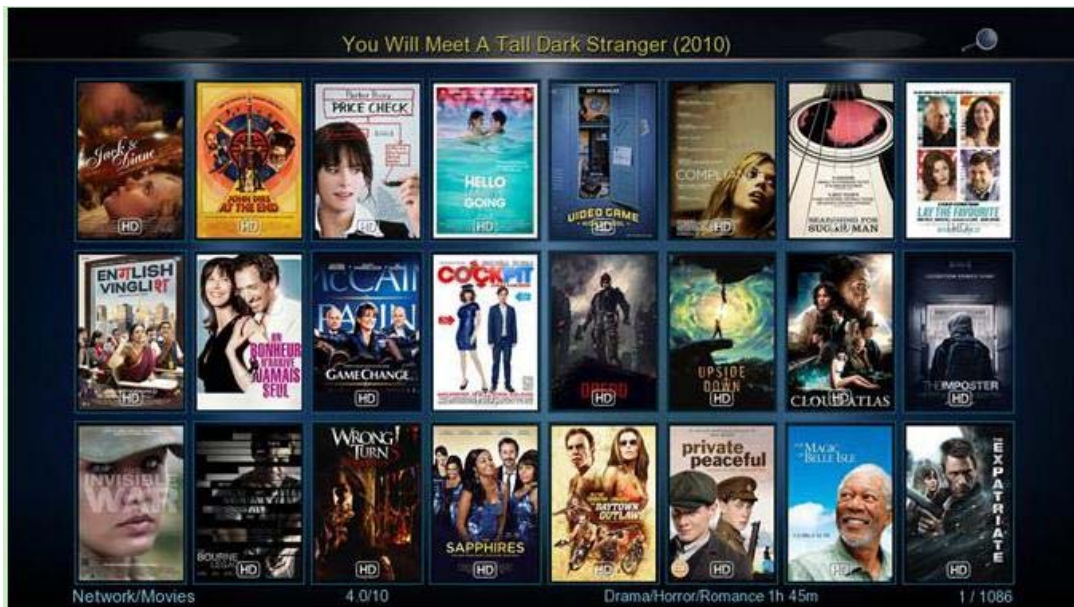

DTV function

DVB-T Free to Air Digital TV receiver and recording

Dual DVB-T Dual Tuner allows you to watch one program while recording another

Time Shift

EPG Recording/ EPG Schedule Recording

Movie Juke box

Organise your movies by categories

Search related information on the movies and posters from the web makes organizing your collection a breeze

Support 3D movies and BDMV Navigation

--3D movies:

Supports 3D BDISO, Side by Side, Top & Bottom, Frame Sequential and Frame Packing (3D BDISO Menus are not supported).