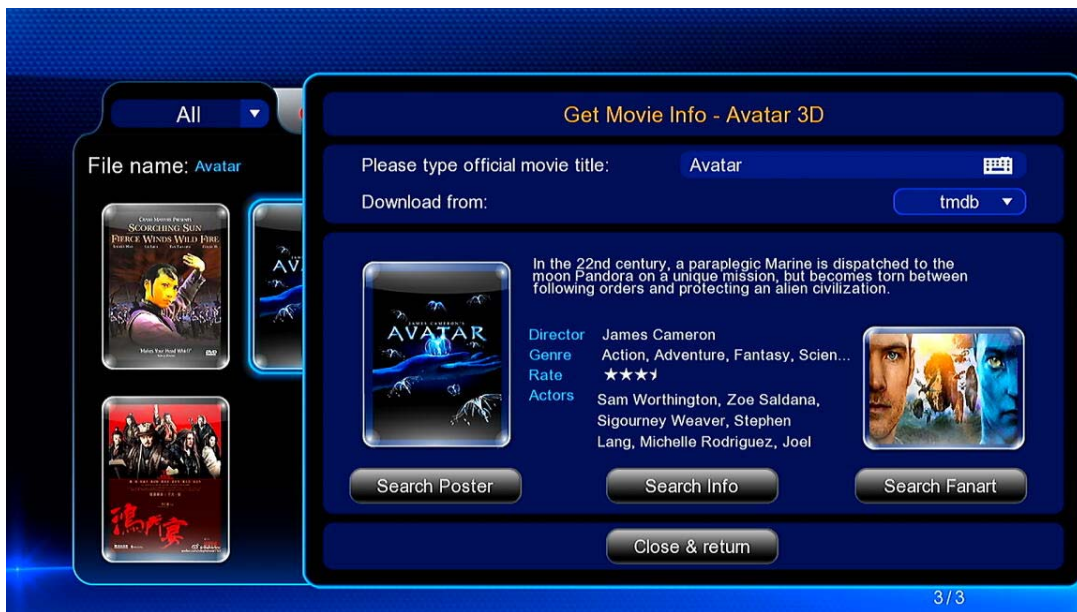

Search related information on the movies and posters from the web makes organizing your collection a breeze