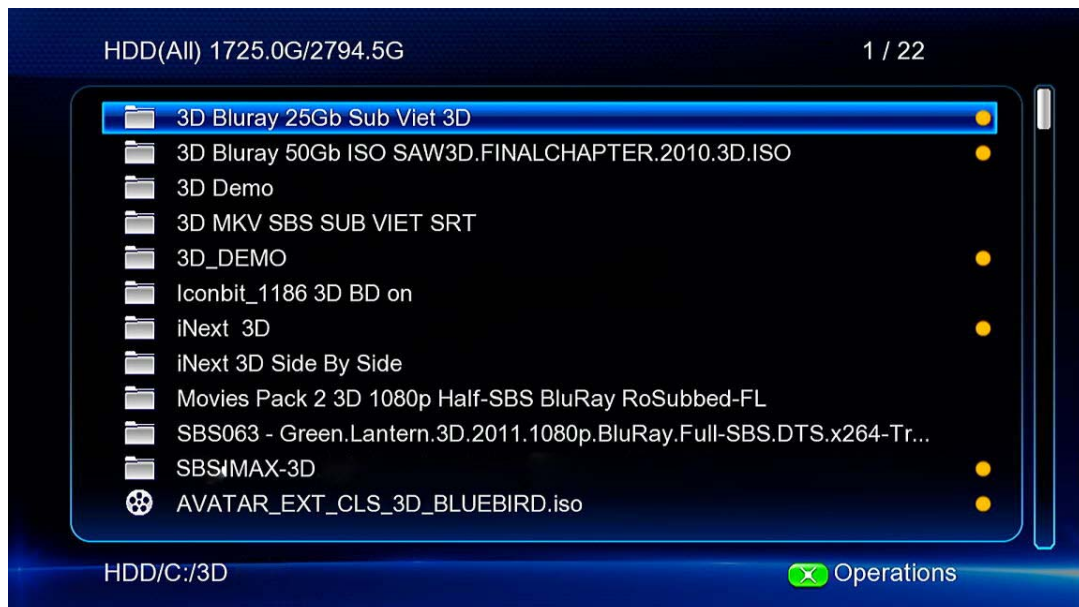

Subtitle downloader

- Allow you to select languages of the movies that contain multiple languages subtitles
- Allows change of subtitle colour and adjustment of font size

Convenient menu for movie playback