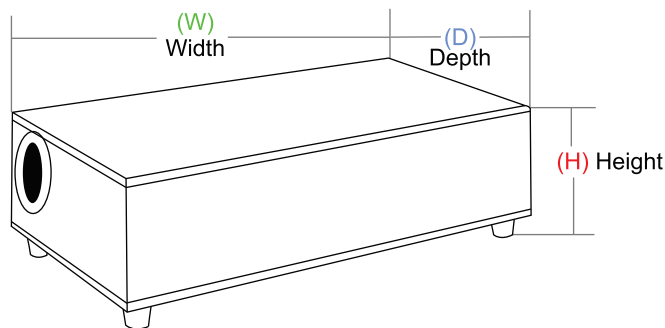

CP-8

Special Application Slim Subwoofer

Model:
CP-8

CP-8

(H) Height w/ legs	7 5/8" (193mm) including legs: 1-3/8" (34mm)
(W) Width	12" (305mm)
(D) Depth	24" (601mm)

Winner of 2009 Exclte Award
from Custom Retailer Magazine

2010 International CES Innovations
Design & Engineering Award Honoree

OBJECTIVE

The Couch Potato (CP-8) is a self-powered (300 watts Max), down firing subwoofer. Its slim enclosure design and placement flexibility make it a perfect fit under the sofa, behind it, under the bed or in any other tight spaces.

In addition to the built-in 300-Watt Max amplifier, the CP-8 subwoofer also features an RCA input, high level input with a crossed high level output. The CP-8 high output level is designed to match typical satellite speaker systems and to enhance overall sound quality and performance for your system.