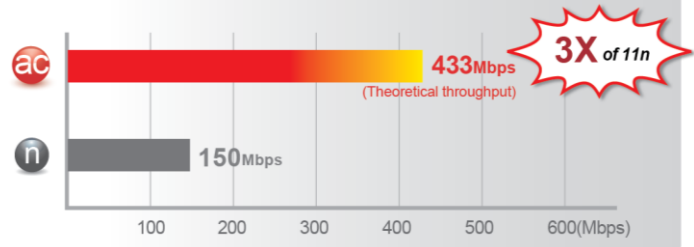

Next Generation Wi-Fi Standard

The Edimax EW-7811DAC is the next generation of Wi-Fi adapter, compatible with the draft 802.11ac standard and delivering speeds of up to 433Mbps at 5GHz - almost three times as fast as 802.11n. Upgrade PC's and notebooks to super high speed 802.11ac Wi-Fi and enjoy streaming video and data.

Maximum Speed: Next Generation 802.11ac vs. 802.11n