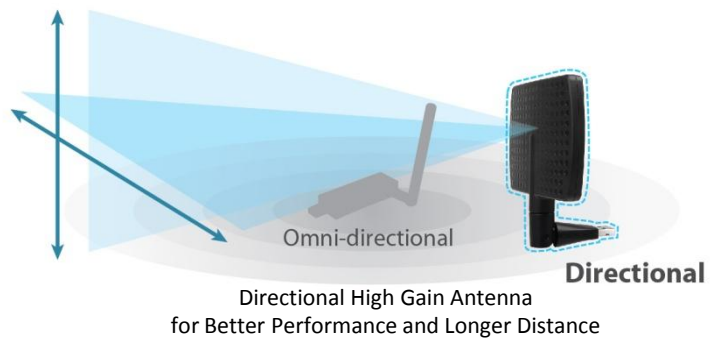

### Dual-Band Connectivity

Enjoy better performance and greater flexibility for your Wi-Fi devices, using dual-band connectivity. The EW-7811DAC provides connectivity for the 2.4GHz band at speeds of 150Mbps or 5GHz band at speeds of 433Mbps. You can surf the internet and check your email on the 2.4GHz band, or select the 5GHz band for online gaming and video streaming.

## USB Cradle for Enhanced Wireless Signal

The EW-7811DAC comes with a free USB cradle which features a 180-degree adjustable antenna for an improved wireless signal, and a 1.2-meter USB cable for flexible placement. Fine-tune the antenna position for peak performance at no extra cost.