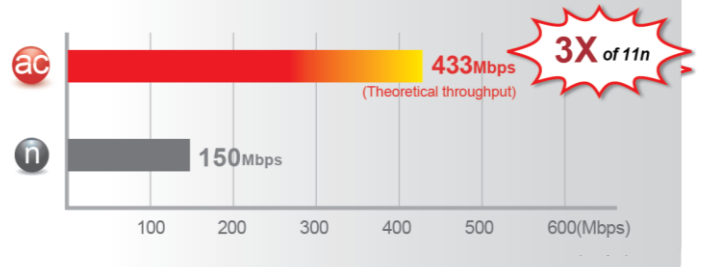

EW-7811UAC

AC600 Wi-Fi Dual-Band High Gain USB Adapter

The next generation 802.11ac wireless standard is set to revolutionize Wi-Fi. Super-speed 802.11ac dual-band routers are already available but wireless devices are still stuck with 802.11n technology. Upgrade your wireless device to dual-band 802.11ac with the USB 2.0 connectivity for blistering Wi-Fi speeds on the interference free 5GHz frequency band. The EW-7811UAC is with a high gain, high-performance, and dual band antenna. This antenna can greatly increase the effective wireless operation range of 802.11ac/a/b/g/n wireless devices.

Next Generation Wi-Fi Standard

The Edimax EW-7811UAC is the next generation of Wi-Fi adapter, compatible with the draft 802.11ac standard and delivering speeds of up to 433Mbps at 5GHz - almost three times as fast as 802.11n. Upgrade PC's and notebooks to super high speed 802.11ac Wi-Fi and enjoy streaming video and data.

Maximum Speed: Next Generation 802.11ac vs. 802.11n

Dual-Band Connectivity

Enjoy better performance and greater flexibility for your Wi-Fi devices, using dual-band connectivity. The EW-7811UAC provides connectivity for the 2.4GHz band at speeds of 150Mbps or 5GHz band at speeds of 433Mbps. You can surf the internet and check your email on the 2.4GHz band, or select the 5GHz band for online gaming and video streaming.