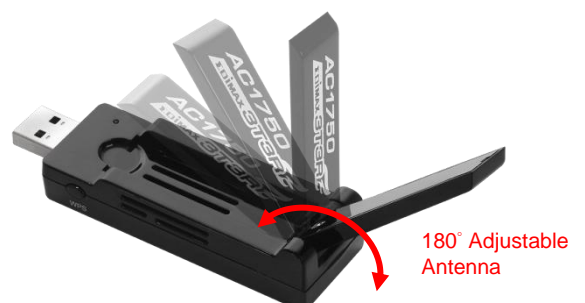

AC1750: 1300Mbps(5GHz) + 450Mbps(2.4GHz)

180° Adjustable Foldaway Antenna

The EW-7833UAC's sleek design features an adjustable foldaway antenna, allowing users to adjust the antenna's angle for optimum Wi-Fi performance and fold back the antenna to minimize size when it's not in use.

AC1750 Dual-Band Wi-Fi USB 3.0 Adapter 180° Adjustable Antenna

EW-7833UAC

FEATURES

- **11ac Super Fast Wi-Fi Speed:** Next generation AC1750 Wi-Fi for HD streaming and gaming with transfer speeds up to 450Mbps (2.4GHz) or 1300Mbps (5GHz).
- **USB 3.0 Interface:** Enables the USB adapter to achieve the super fast speeds which 802.11ac can provide.
- **Faster Wi-Fi with Beamforming Technology:** With support for beamforming directional signals, Wi-Fi performance is dramatically improved with better reliability, range and coverage and less wasted signals.
- **High Performance with 3T3R MIMO Technology:** Three transmitter antennas and three receiver antennas MIMO Technology for optimized performance.
- **Flexible Foldaway Antenna:** Embedded 180 degree adjustable foldaway antenna for optimum Wi-Fi performance.
- **Secure Wi-Fi:** Features 64/128-bit WEP, WPA & WPA2 encryption for high level of security.
- **Easy One-Click Wireless Connections:** Features a hardware WPS (Wi-Fi Protected Setup) button for easy wireless connections.
- Supports Windows 7/8/8.1/10, MAC OS 10.7 above and Linux.