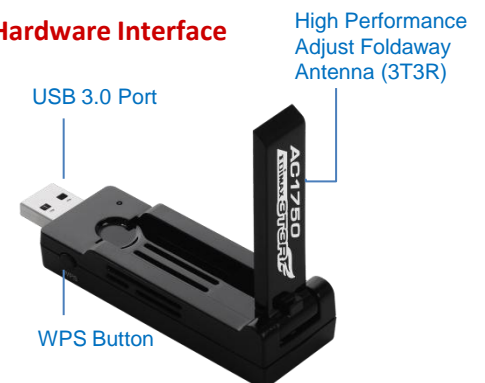

Hardware Interface

Maximum performance, actual data rates, and coverage will vary depending on network conditions and environmental factors. Product specifications and design are subject to change without notice.

Copyright © 2016 Edimax Technology Co. Ltd. All rights reserved.

www.edimax.com