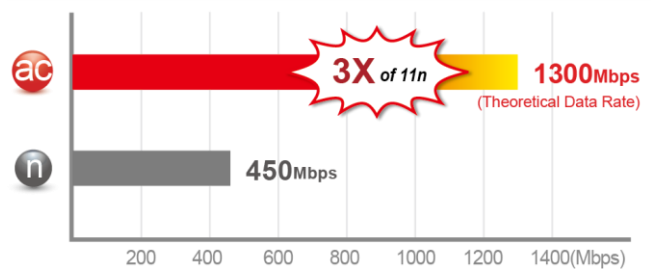

USB 3.0

AC1750

11ac High Speed

Beamforming

High Performance (3T3R)

Foldaway Antenna

Mac OS X Compatible

Mac OS X Compatible

EW-7833UAC

AC1750 Dual-Band Wi-Fi USB 3.0 Adapter with 180° Adjustable Antenna

Super-speed 802.11ac dual-band routers are on the market but wireless devices are still stuck with 802.11n technology. Upgrade your wireless device to dual-band 802.11ac with the fastest possible USB 3.0 connectivity for blistering Wi-Fi speeds on the interference free 5GHz frequency band. The EW-7833UAC's high performance 3T3R MIMO technology provides super-high speeds up to 1300Mbps and is backwards compatible with 802.11a/b/g/n wireless devices.

Easily Upgrade to Fastest 11ac Wi-Fi

Compatible with the 802.11ac standard and delivering speeds of up to 1300Mbps at 5GHz - almost three times as fast as 802.11n together with USB 3.0 connectivity. Upgrade PC's and notebooks to super high speed 802.11ac Wi-Fi and enjoy streaming video and data at lightning speeds.

Maximum Speed: Next Generation 802.11ac vs. 802.11n

Faster Wi-Fi with Beamforming Technology

Beamforming technology involves signal processing algorithms that generate directional signals, focused towards each client. Signals don't radiate out into the atmosphere, but are concentrated from your router or access point to the target device. With beamforming reception support in your adapter, Wi-Fi performance is dramatically improved with better reliability, range and coverage and less wasted signals.

High Performance 3T3R MIMO Technology

The EW-7833UAC features multiple input, multiple output (MIMO) antenna technology with 3 transmitter antennas and 3 receiver antennas to optimize data speeds for the best wireless performance.