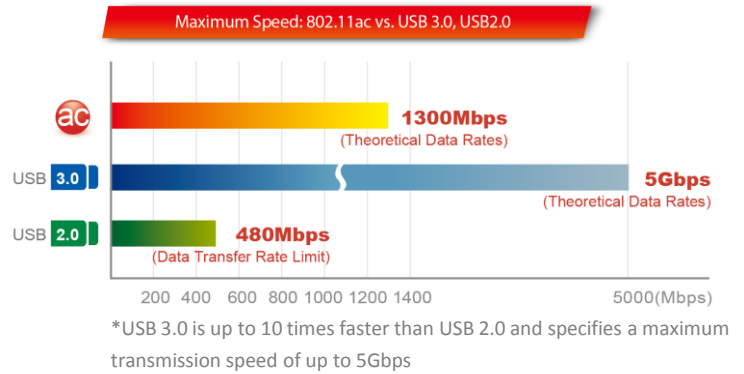

Maximum Speed: Next Generation 802.11ac vs. 802.11n

Faster Wi-Fi with Beamforming Technology

Beamforming technology involves signal processing algorithms that generate directional signals, focused towards each client. Signals don't radiate out into the atmosphere, but are concentrated from your router or access point to the target device. With beamforming reception support in your adapter, Wi-Fi performance is dramatically improved with better reliability, range and coverage and less wasted signals.

High Performance 3T3R MIMO Technology

The EW-7833UAC features multiple input, multiple output (MIMO) antenna technology with 3 transmitter antennas and 3 receiver antennas to optimize data speeds for the best wireless performance.

AC1750 Dual-Band Wi-Fi USB 3.0 Adapter with 180° Adjustable Antenna

EW-7833UAC

802.11ac Truly Realized with USB 3.0

USB 3.0 is up to 10 times faster than USB 2.0 and specifies a maximum transmission speed of up to 5Gbps. Providing quicker data transmission times, and backwards compatibility with USB 2.0 (which specifies a maximum speed of 480Mbps), USB 3.0 is the new standard in connectivity – enabling devices to achieve the superfast speeds which 802.11ac can provide.