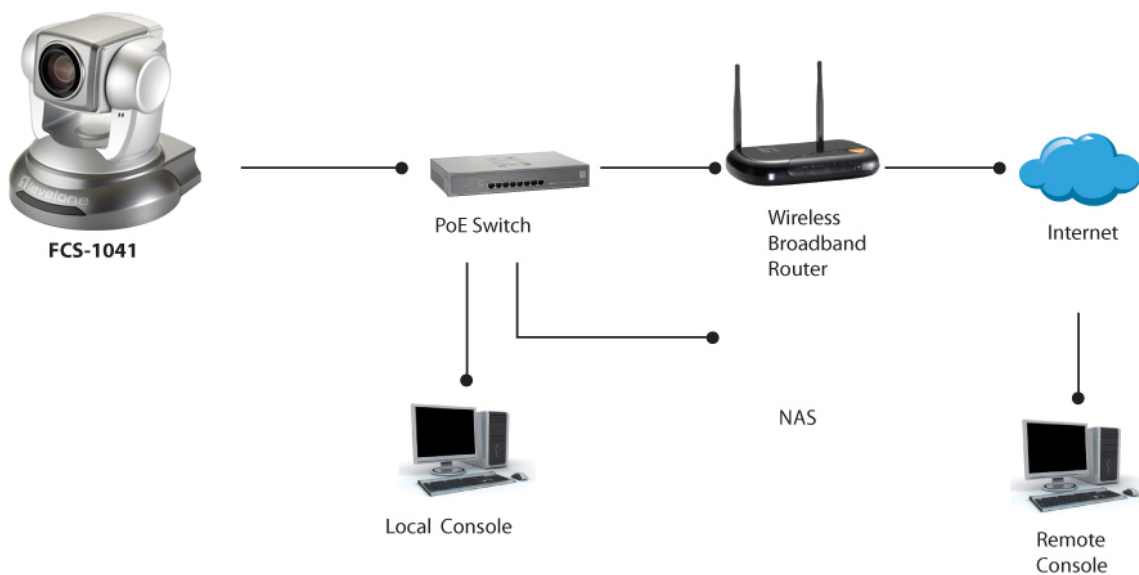

Deployment:

Desktop/Ceiling Mount

Operation Systems:

Microsoft Windows 8/7/Vista/XP

Viewing Systems:

Browser: Internet Explorer 6.x or above, Firefox, Chrome, Safari

Cell phone: 3GPP player

Real Player: 10.5 or above

Quick Time 6.5 or above"

Diagram

Order Information

FCS-1041

Package Contents

FCS-1041

Power Adapter

Mounting Kit