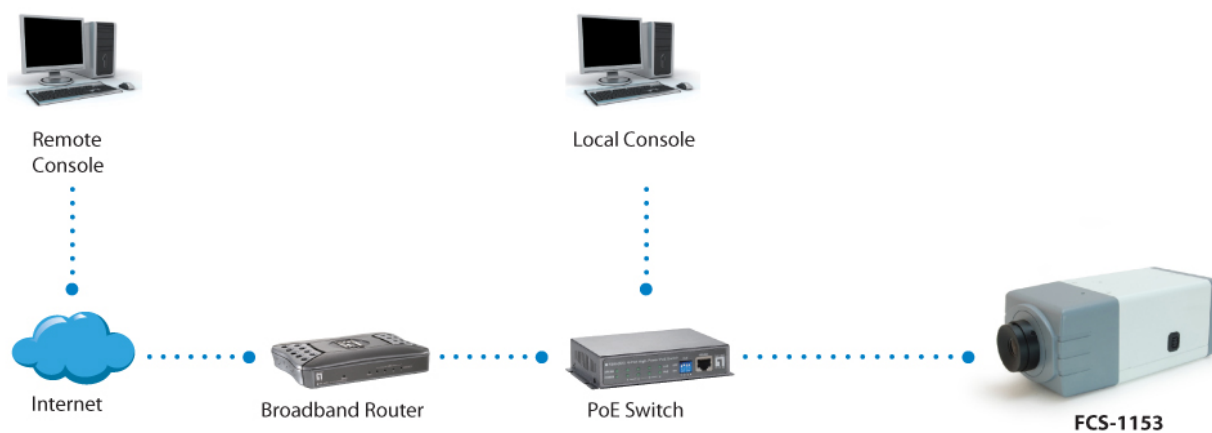

Storage Capacity:

SD/MicroSD memory card of up to 64GB

Frame Rate (fps):

15fps at 2592 x 1944; 15 fps at 2048x1536; 30 fps at 1920 x 1080; 30 fps at 1280 x 720; 30 fps at 640 x 480; 15 fps at 320 x 240

Minimum illumination:

Color: 0.1 lux

B/W: 0.05 lux at F2.0

Environment

Temperature (°C):

Operating: -10°C ~ 50°C

Humidity (Non-condensing):

Operating: 10% ~ 85%

Installation:

Wall Mount

Physical Specifications

Dimensions (W x D x H mm):

67 x 169 x 65 mm

Weight (g):

438 g

Approval and Compliance

EMI/EMS:

CE, RoHS, FCC, ONVIF

Others

Viewing Systems:

Microsoft Windows 8/7/Vista/XP

Diagram