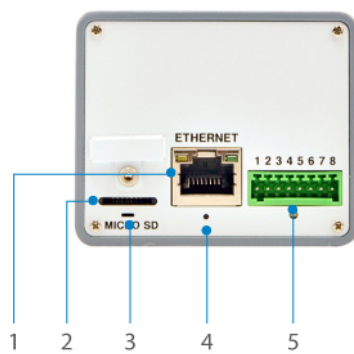

FCS-1153 Version: 1

! Mounting kits are to be ordered separately.

Fixed IP Network Camera, 5-Megapixel, 802.3af PoE

1. Ethernet Port
2. Memory Card Slot
3. Power LED
4. Reset Button
5. Audio Input/ Output & Digital Input/ Output

6. DC Iris Port

Key Features

- 5-Megapixel high-definition resolution
- Built-in Micro SDHC/SDXC card slot for local storage
- Video compression: H.264/MJPEG
- Removable IR-cut filter for day and night surveillance
- Power support: PoE (IEEE 802.3af)
- Free surveillance and CMS (Central Management System) software packages with 64-channel license

SMB, FTP, UPnP, SNMP, Bonjour

**Image Sensor:**

5-Megapixel 1/3.2" Progressive Scan CMOS

Lens:

Fixed focal, Fixed iris, Manual focus, f2.93mm, F2.0

Port:

1 x RJ-45 10/100 Mbps PoE Port
1 x Auto Iris (DC Drive)
I/O terminal block (1 DI/1 DO)
1 x MicroSDHC/ MicroSDXC card slot