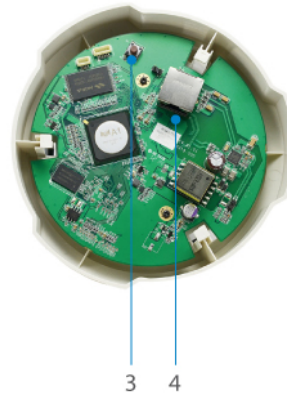

FCS-3053 Version: 1

! Power supply unit is to be ordered separately.

## Fixed Dome IP Network Camera, 3-Megapixel, 802.3af PoE, IR LEDs

1 2

1. Lens  
2. IR LEDs

3 4

3. Reset Button  
4. Ethernet Port

### Key Features

- 3-Megapixel high-definition resolution
- Built-in infrared LEDs for night viewing up to 20m
- Video compression: H.264/MJPEG
- Removable IR-cut filter for day and night surveillance
- Power support: PoE (IEEE 802.3af)
- Free surveillance and CMS (Central Management System) software packages with 64-channel license