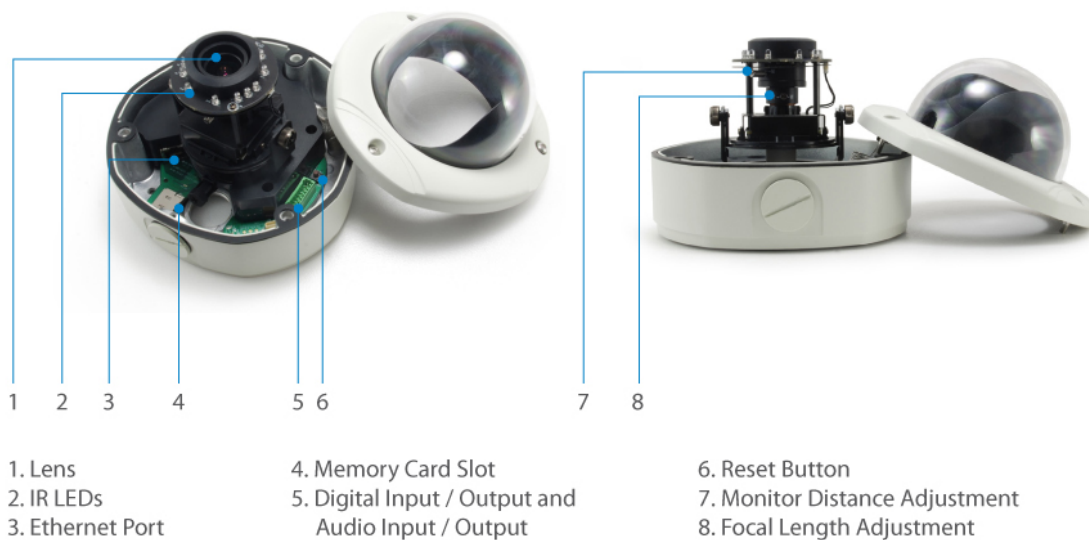

FCS-3055 Version: 1

❗ Power supply unit is to be ordered separately.

## Fixed Dome IP Network Camera, Varifocal Lens, 3-Megapixel, 802.3af PoE, IR LEDs, Vandalproof, Indoor/Outdoor, two-way audio

### Key Features

- 2.8-12 mm adjustable Vari-focal length for wide angle surveillance
- Weatherproof IP67-rated housing
- Built-in Micro SDHC/SDXC card slot for local storage
- 3-Megapixel high-definition resolution
- 
- Features WDR (Wide Dynamic Range) to enhance visibility under extremely bright or dark environments
- Vandal-proof IK10-rated housing
- Removable IR-cut filter for day and night surveillance
- Built-in infrared LEDs for night viewing up to 30m
- Video compression: H.264/MJPEG
- Power support: PoE (IEEE 802.3af)
- Free surveillance and CMS (Central Management System) software packages with 64-channel license