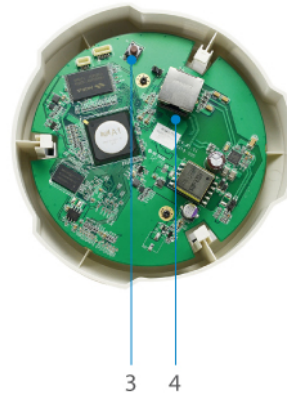

FCS-3063 Version: 1

! Power supply unit is to be ordered separately.

## Fixed Dome IP Network Camera, 5-Megapixel, 802.3af PoE, IR LEDs

1 2

1. Lens  
2. IR LEDs

3 4

3. Reset Button  
4. Ethernet Port

### Key Features

- 5-Megapixel high-definition resolution
- Features WDR (Wide Dynamic Range) to enhance visibility under extremely bright or dark environments
- Built-in infrared LEDs for night viewing up to 30m
- Removable IR-cut filter for day and night surveillance
- Video compression: H.264/MJPEG
- Power support: PoE (IEEE 802.3af)
- Free surveillance and CMS (Central Management System) software packages with 64-channel license