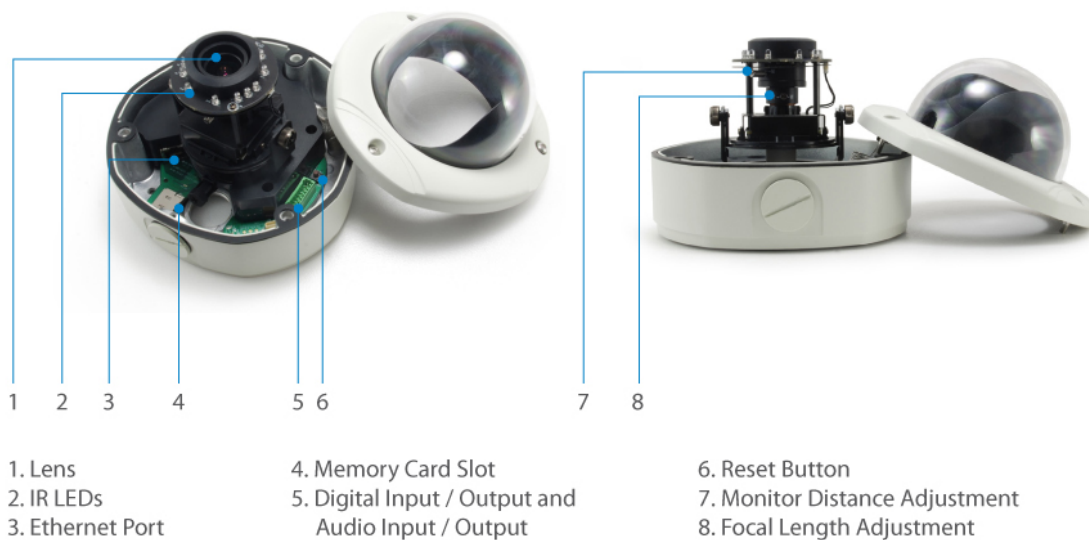

FCS-3083 Version: 1

! Power supply unit is to be ordered separately.

Fixed Dome IP Network Camera, Varifocal Lens, 5-Megapixel, 802.3af PoE, IR LEDs, Vandalproof, Indoor/Outdoor, two-way audio

Key Features

- 2.8-12 mm adjustable Vari-focal length for wide angle surveillance
- 5-Megapixel high-definition resolution
- Weatherproof IP67-rated housing
- Built-in Micro SDHC/SDXC card slot for local storage
-
- Features WDR (Wide Dynamic Range) to enhance visibility under extremely bright or dark environments
- Vandal-proof IK10-rated housing
- Built-in infrared LEDs for night viewing up to 30m
- Removable IR-cut filter for day and night surveillance
- Video compression: H.264/MJPEG
- Power support: PoE (IEEE 802.3af)
- Free surveillance and CMS (Central Management System) software packages with 64-channel license

Image Sensor:

5-Megapixel 1/3.2" Progressive Scan CMOS

Lens:

Vari-focal, Fixed iris, Manual focus, f2.8-12 mm, F1.4

Port:

1 x RJ-45 10/100 Mbps PoE port
1 x 3.5mm line out
1 x 3.5mm line in
I/O terminal block (1 DI/1 DO)
1 x MicroSDHC/ MicroSDXC card slot

Button/Knob:

Reset Button

Indicator:

Power

IR Cut Filter:

Removable infrared-cut filter for day & night function

IR LED:

15 IR LEDs for illumination up to 30m