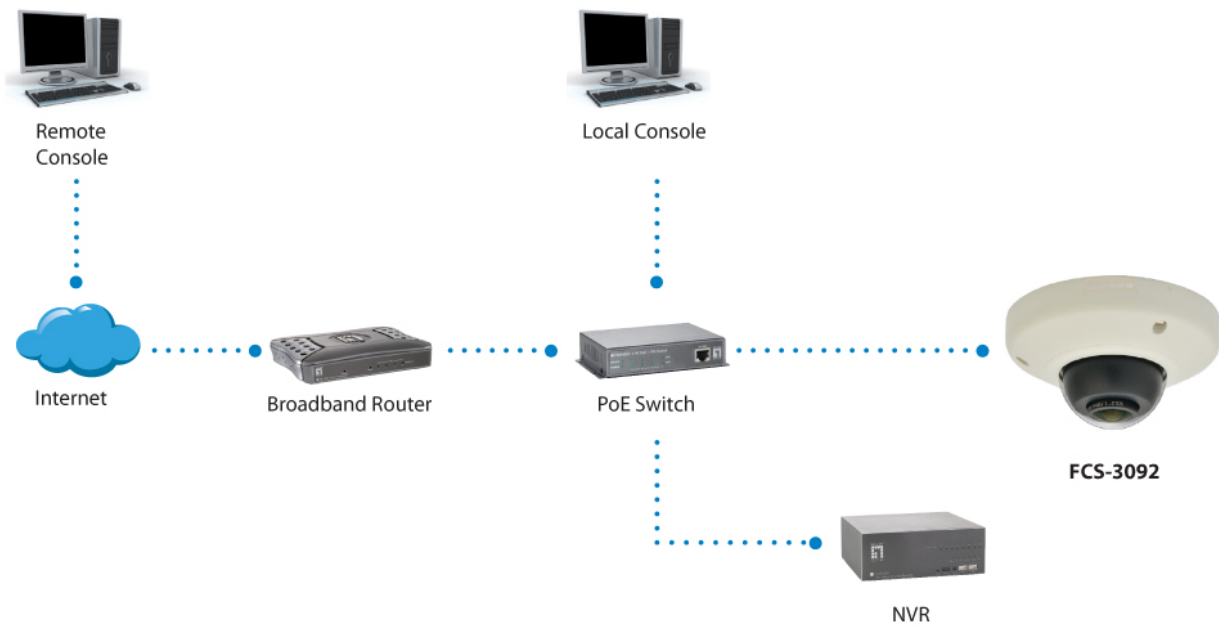

## Panoramic Dome IP Network Camera, 5-Megapixel, 802.3af PoE, Vandalproof

The LevelOne FCS-3092 is a panoramic IP surveillance camera, offering a full 360 degree view and clear, sharp images in 5 megapixel resolution. LevelOne FCS-3092 comes housed in a low-profile dome mounting, which is perfect for installing on a ceiling. The camera is PoE, and can run both power and data through the same Cat.5 cable, making installation fast and flexible. An excellent choice for large areas that require wide-ranging surveillance.

## Diagram

---