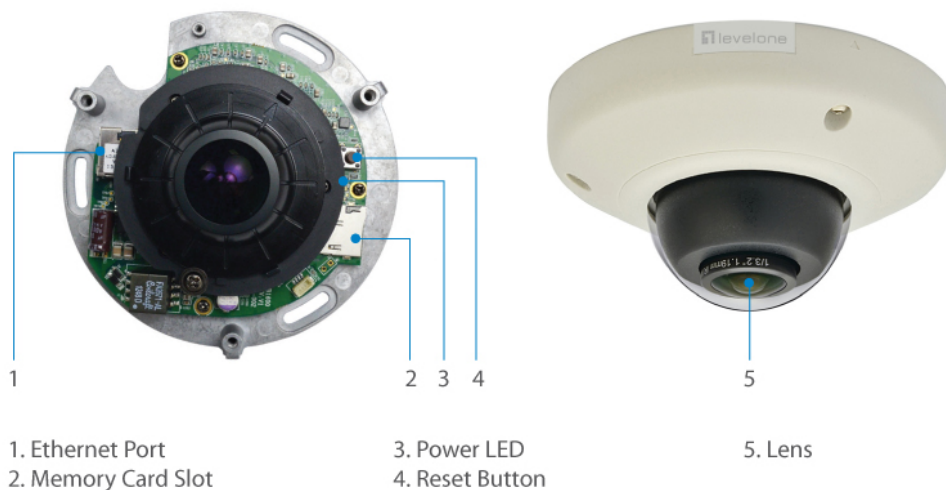

## Panoramic Dome IP Network Camera, 5-Megapixel, 802.3af PoE, Vandalproof

The LevelOne FCS-3092 is a panoramic IP surveillance camera, offering a full 360 degree view and clear, sharp images in 5 megapixel resolution. LevelOne FCS-3092 comes housed in a low-profile dome mounting, which is perfect for installing on a ceiling. The camera is PoE, and can run both power and data through the same Cat.5 cable, making installation fast and flexible. An excellent choice for large areas that require wide-ranging surveillance.

### Key Features

- Built-in Micro SDHC/SDXC card slot for local storage
- 5-Megapixel high-definition resolution
- Offers various 360°/180° video modes for panoramic wide-angle surveillance
- Features WDR (Wide Dynamic Range) to enhance visibility under extremely bright or dark environments
- Vandal-proof IK08-rated housing
- Video compression: H.264/MJPEG
- Power support: PoE (IEEE 802.3af)
- Free surveillance and CMS (Central Management System) software packages with 64-channel license