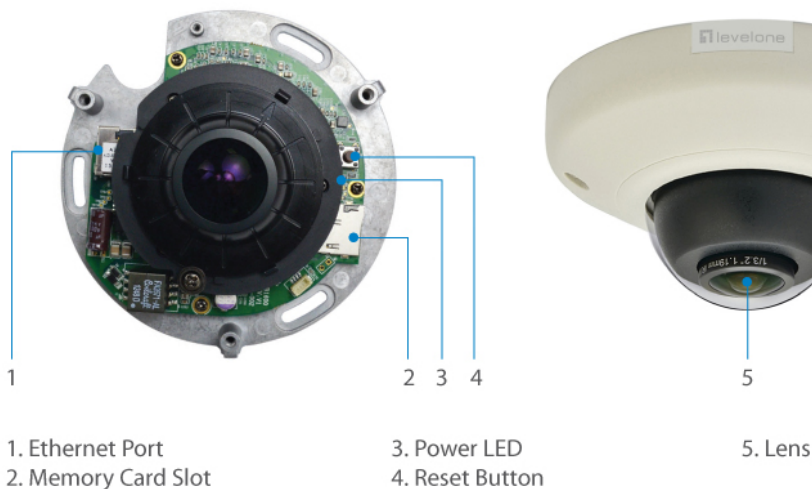

FCS-3093 Version: 1

! Power supply unit is to be ordered separately.

Panoramic Dome IP Network Camera, 5-Megapixel, 802.3af PoE, Vandalproof, Vibrationproof, Indoor/Outdoor

The LevelOne FCS-3093 is a panoramic outdoor IP surveillance camera, offering a full 360 degree view and clear, sharp images in 5 megapixel resolution. LevelOne FCS-3093 comes housed in a low-profile dome mounting, which is perfect for installing in a high area for wide viewing angles, and resists hostile tampering with the camera. The camera is PoE, and can run both power and data through the same Cat.5 cable, making installation fast and flexible. LevelOne FCS-3093 is also weather proof, withstanding operating conditions such as rain, snow, heat, humidity and dust.

Key Features

- Built-in Micro SDHC/SDXC card slot for local storage
- Weatherproof IP68-rated housing
- 5-Megapixel high-definition resolution
- Offers various 360°/180° video modes for panoramic wide-angle surveillance
-
- Features WDR (Wide Dynamic Range) to enhance visibility under extremely bright or dark environments
- Vandal-proof IK10-rated housing
- Shockproof for rolling stock application
- Video compression: H.264/MJPEG
- Power support: PoE (IEEE 802.3af)
- Free surveillance and CMS (Central Management System) software packages with 64-channel license

Image Sensor:

5-Megapixel 1/3.2" Progressive Scan CMOS

Lens:

Fixed focal, Fixed iris, Fixed focus, f1.19mm, F2.0

Port:

1 x RJ-45 10/100 Mbps PoE port
1 x Mic in
1 x MicroSDHC/ MicroSDXC card slot

Button/Knob:

Audio:

Streaming: 1-way audio
Input: Mic in

Performance**Storage Capacity:**

SD/MicroSD memory card of up to 64GB

Frame Rate (fps):

15 fps for all resolutions

Minimum illumination:

Color: 0.1 lux