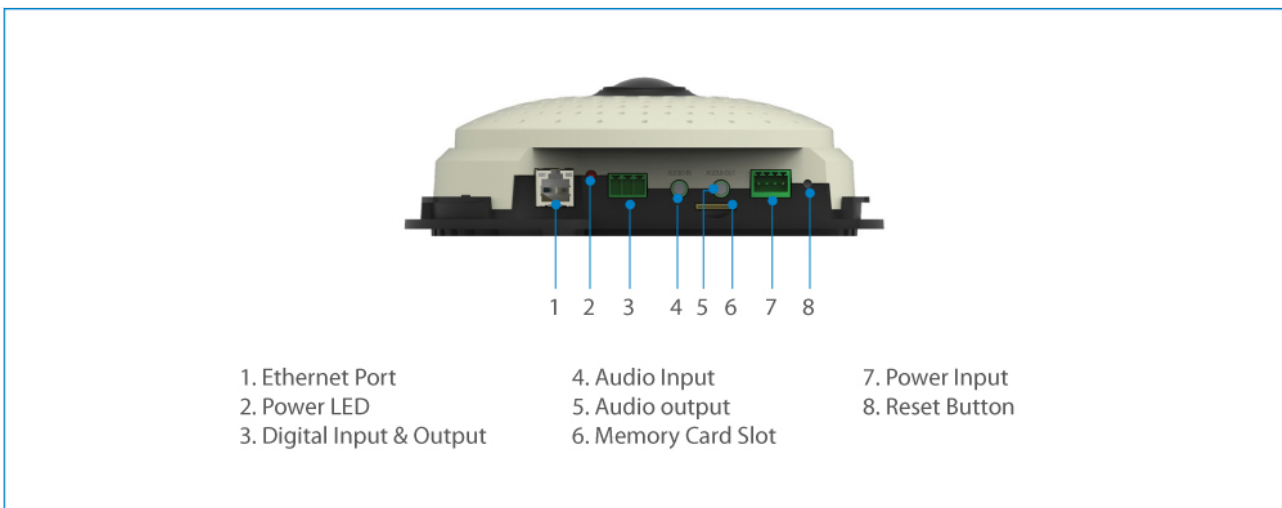

FCS-3094 Version: 1

! Power supply unit is to be ordered separately.

Panoramic Dome IP Network Camera, 10-Megapixel, 802.3af PoE, two-way audio

The LevelOne FCS-3094 is a panoramic IP surveillance camera, offering a full 360 degree view and clear, sharp images in 10 megapixel resolution. LevelOne FCS-3094 comes housed in a low-profile dome mounting, which is perfect for installing on a ceiling. The camera is PoE, and can run both power and data through the same Cat.5 cable, making installation fast and flexible. An excellent choice for large areas that require wide-ranging surveillance.

Key Features

- Built-in Micro SDHC/SDXC card slot for local storage
- 10-Megapixel high-definition resolution
- Offers various 360°/180° video modes for panoramic wide-angle surveillance
- Features WDR (Wide Dynamic Range) to enhance visibility under extremely bright or dark environments
- Removable IR-cut filter for day and night surveillance
- Dual power support: 12V DC/PoE (IEEE 802.3af)
- Video compression: H.264/MJPEG
- Free surveillance and CMS (Central Management System) software packages with 64-channel license

Image Sensor:

10-Megapixel 1/2.3" Progressive Scan CMOS

Lens:

Fixed focal, Fixed iris, Fixed focus, f1.37mm, F2.0

Port:

1 x RJ-45 10/100 Mbps PoE port
1 x Line In
1 x Line Out
1 x Power terminal block
I/O terminal block (1 DI/1 DO)
1 x MicroSDHC/ MicroSDXC card slot

Data Transfer Rate:

10/100Mbps

Features

General:

Backup: MicroSDHC /MicroSDXC card slot for local storage

Video:

Image Setting: - Adjustable image size, quality and bit rate

- Configurable brightness, sharpness, contrast, saturation, white balance and exposure