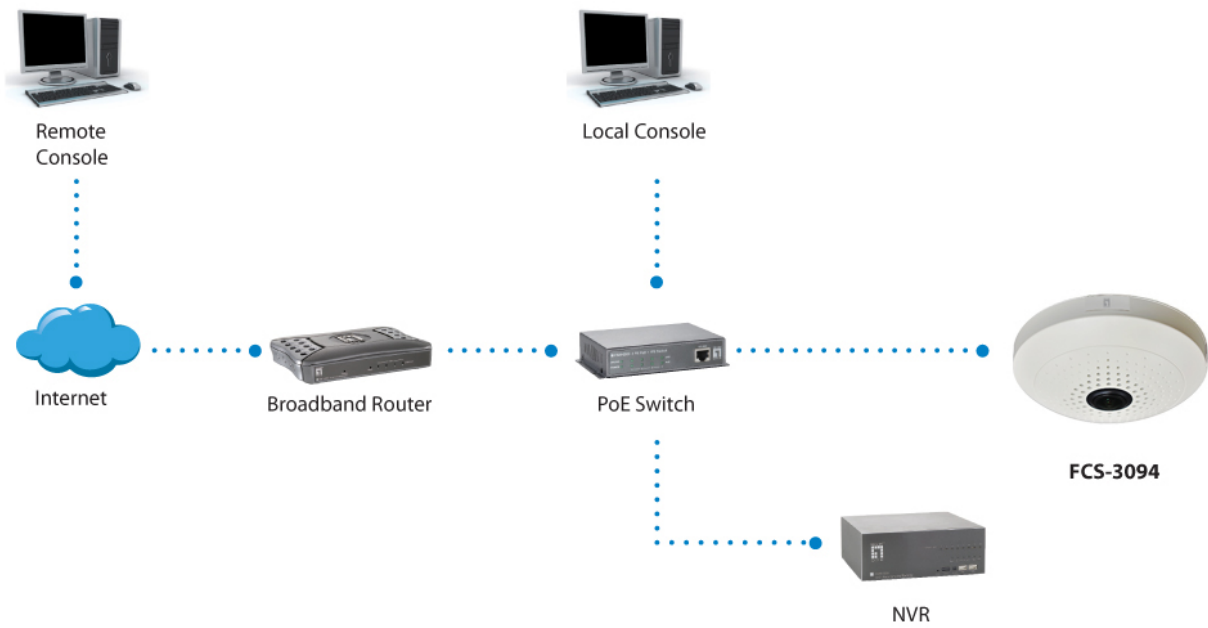

FCS-3094 Version: 1

! Power supply unit is to be ordered separately.

Panoramic Dome IP Network Camera, 10-Megapixel, 802.3af PoE, two-way audio

The LevelOne FCS-3094 is a panoramic IP surveillance camera, offering a full 360 degree view and clear, sharp images in 10 megapixel resolution. LevelOne FCS-3094 comes housed in a low-profile dome mounting, which is perfect for installing on a ceiling. The camera is PoE, and can run both power and data through the same Cat.5 cable, making installation fast and flexible. An excellent choice for large areas that require wide-ranging surveillance.

342 g

Approval and Compliance**EMI/EMS:**

CE, RoHS, FCC, ONVIF

Others**Viewing Systems:**

Microsoft Windows 8/7/Vista/XP

Diagram

Order Information

FCS-3094

Package Contents

FCS-3094
Screw Kit
Quick Installation Guide
Resource CD (User Manual, Utility, QIG)

Optional Accessory

CAS-2101
Pendant Cap

CAS-2102
Pendant Mount Bracket

CAS-2103
Pendant Mount Bracket

CAS-2104
Extension Tube