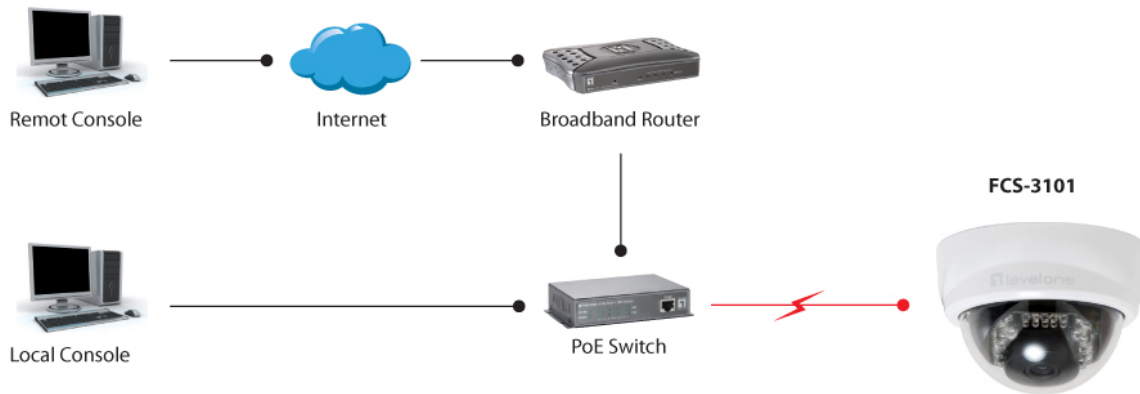

## Viewing Systems:

Browser: Internet Explorer 6.x or above, Firefox, Chrome, Safari

Cell phone: 3GPP player

Real Player: 10.5 or above

Quick Time 6.5 or above

---

## Diagram

— Ethernet Cable (Data)

⚡ PoE (Power + Data)

---