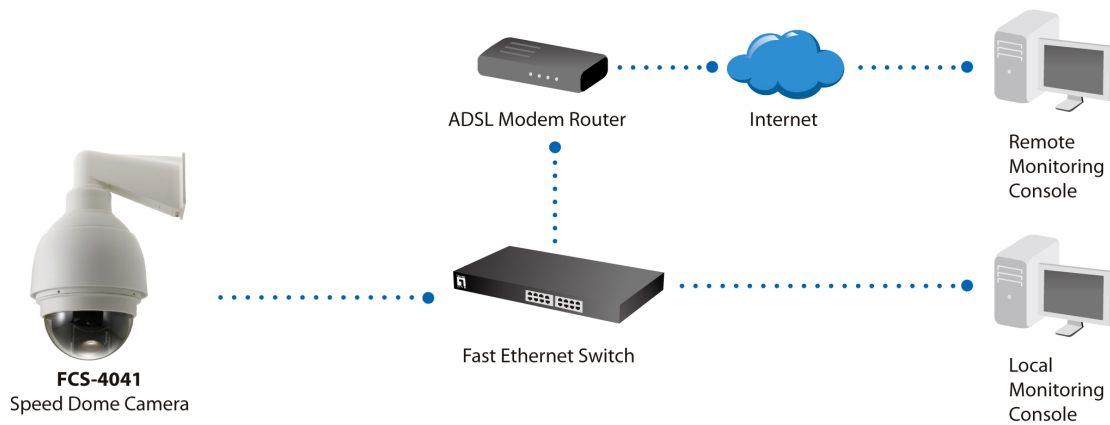

CE, RoHS, FCC, RoHS, ONVIF

Deployment:

Wall Mount

Operation Systems:

Microsoft Windows 8/7/Vista/XP

Viewing Systems:

Operating system: Windows 2000, XP, Vista, 7, 8

Web browser: Mozilla Firefox, Safari, Internet Explorer 6.x or above

Cell phone viewer: 3GPP player

Stream player: Real Player 10.5 or above, Quick Time 6.5 or above applications

Diagram

Order Information

FCS-4041

Package Contents

FCS-4041
Power Adapter
Mounting Kit
Screw Kit
Quick Installation Guide
Resource CD (User Manual, Utility, 64-CH Monitoring Software)