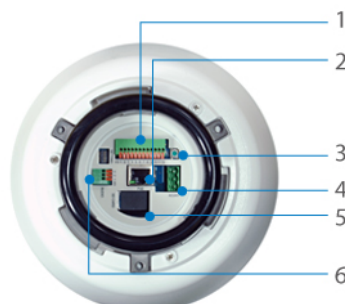

FCS-4041 Version: 1

PTZ Dome Network Camera, 2-Megapixel, Outdoor, 802.3at PoE+, Day & Night, 18x Optical Zoom, WDR

LevelOne FCS-4041 is the superb performance speed dome network camera offering 2-Megapixel or 1080P resolution with superb image quality. Adopting 18x optical zoom lens and 1/2.8" Sony Progressive Scan CMOS sensor. The IP66-rated housing protects the camera body against rain and dust and the wide temperature range (-40°C ~ 50°C) It is especially suitable for monitoring wide open indoor/outdoor spaces such as airports, highways and parking lots where high-level reliability and precision are always required.

Powerful, feature rich IP Network CameraThe FCS-4041 offers users the most advanced features, includes WDR, Digital Noise Reduction, PoE-Plus(30W), SD/SDHC card slot, dual-codec, dual-stream, two-way audio, digital I/O, 802.1X authentication for network protection, Users can easily control the lens position via a mouse or a joystick to track the object of interest and set up to 256 preset positions for patrolling.

1. ALARM I/O
2. RJ-45 Connector
3. Factory Reset Button
4. Power
5. Micro SD Card Slot
6. Audio I/O

Key Features

- 2-Megapixel (1920 x 1080) high-definition resolution
- Supports 360° pan, 190° tilt and 18x optical zoom
- Weatherproof IP66-rated with wide operating temperature (-40°C to 50°C) for harsh environments