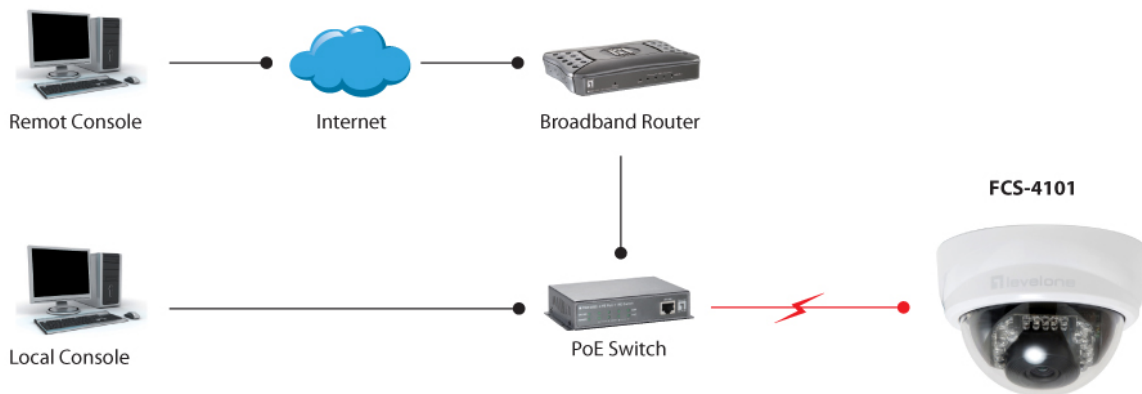

Browser: Internet Explorer 6.x or above, Firefox, Chrome, Safari

Cell phone: 3GPP player

Real Player: 10.5 or above

Quick Time 6.5 or above

Diagram

— Ethernet Cable (Data)

⚡ PoE (Power + Data)

Order Information

FCS-4101

Package Contents

FCS-4101

Power Adapter

Mounting Kit

Screw Kit

Quick Installation Guide

Resource CD (User Manual, Utility, 64-CH Monitoring Software)