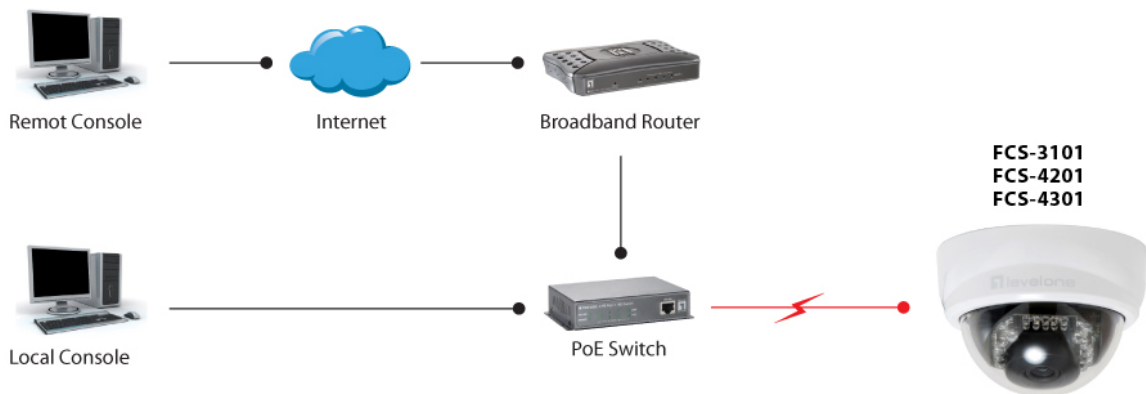

Desktop/Ceiling Mount

Operation Systems:

Microsoft Windows 8/7/Vista/XP

Viewing Systems:

Browser: Internet Explorer 6.x or above, Firefox, Chrome, Safari

Cell phone: 3GPP player

Real Player: 10.5 or above

Quick Time 6.5 or above

Diagram

— Ethernet Cable (Data)
⚡ PoE (Power + Data)

Order Information

FCS-4201

Package Contents

FCS-4201

Power Adapter

RJ-45 Female/Female Coupler