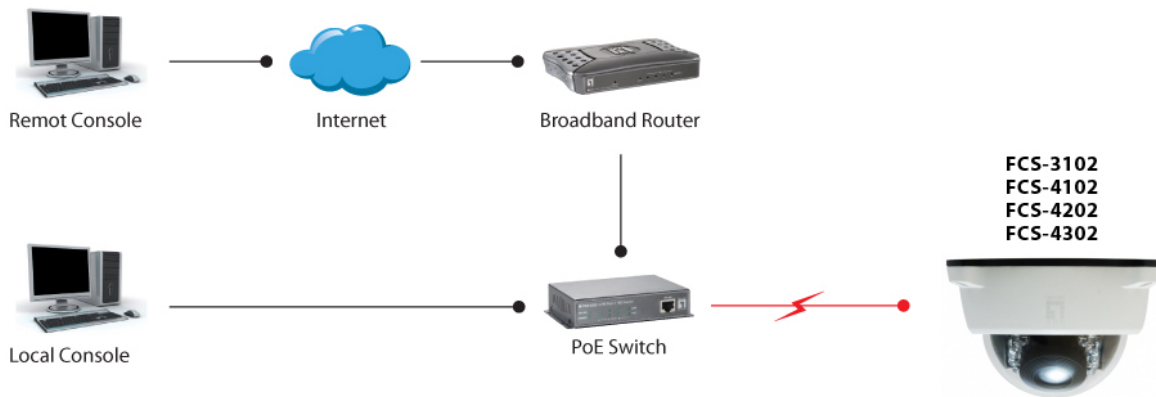

## Others

**Approval and Compliance:**

CE, RoHS, FCC, Onvif

**Deployment:**

Desktop/Ceiling Mount

**Operation Systems:**

Microsoft Windows 8/7/Vista/XP

**Viewing Systems:**

Browser: Internet Explorer 6.x or above, Firefox, Chrome, Safari

Cell phone: 3GPP player

Real Player: 10.5 or above

Quick Time 6.5 or above

## Diagram

— Ethernet Cable (Data)  
⚡ PoE (Power + Data)

---