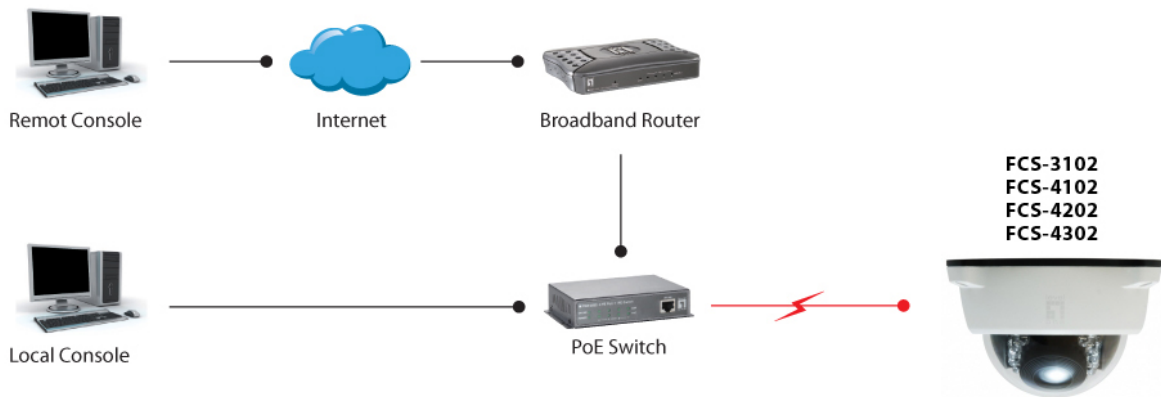

Physical Specifications

Dimensions (W x D x H mm):
63 x 63 x 92 mm

Weight (g):
500 g

Enclosure:
IP66 Waterproof

Others

Approval and Compliance:
CE, RoHS, FCC, Onvif

Deployment:
Desktop/Ceiling Mount

Operation Systems:
Microsoft Windows 8/7/Vista/XP

Viewing Systems:
Browser: Internet Explorer 6.x or above, Firefox, Chrome, Safari
Cell phone: 3GPP player
Real Player: 10.5 or above
Quick Time 6.5 or above

Diagram

— Ethernet Cable (Data)
⚡ PoE (Power + Data)