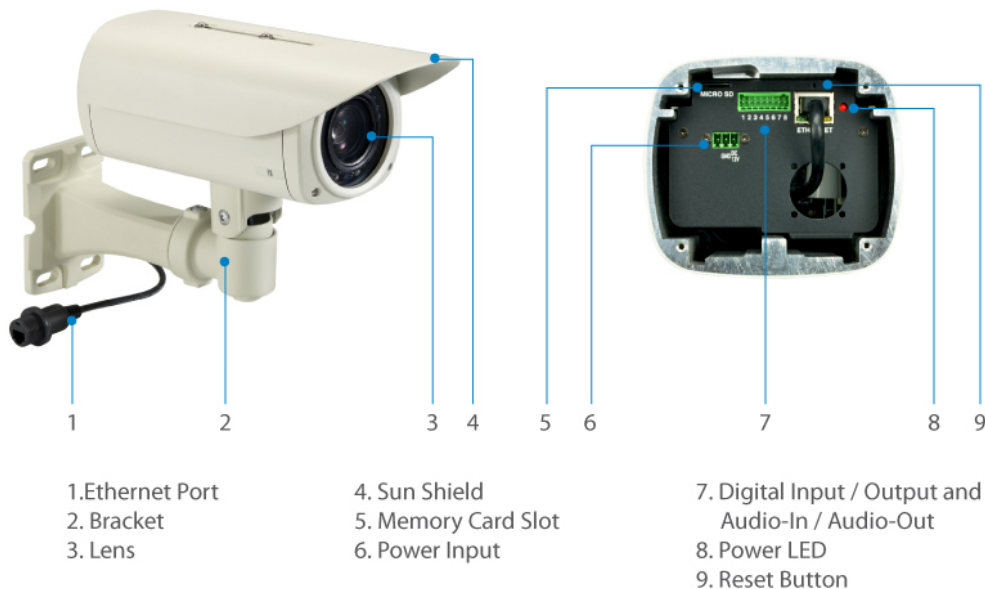

### Key Features

- Built-in Micro SDHC/SDXC card slot for local storage
- 5-Megapixel (2592 x 1944) high-definition resolution
- Weatherproof IP67-rated with wide operating temperature (-40°C to 50°C) for harsh environments
- Features WDR (Wide Dynamic Range) to enhance visibility under extremely bright or dark environments
- Supports 12x optical zoom
- Vandal-proof IK10-rated housing
- Built-in infrared LEDs for night viewing up to 40m
- Compression: H.264/MJPEG
- Removable IR-cut filter for day and night surveillance
- Dual power support: 12VDC/PoE (IEEE 802.3af)
- Free video surveillance and CMS (Central Management System) software with 64-channel license