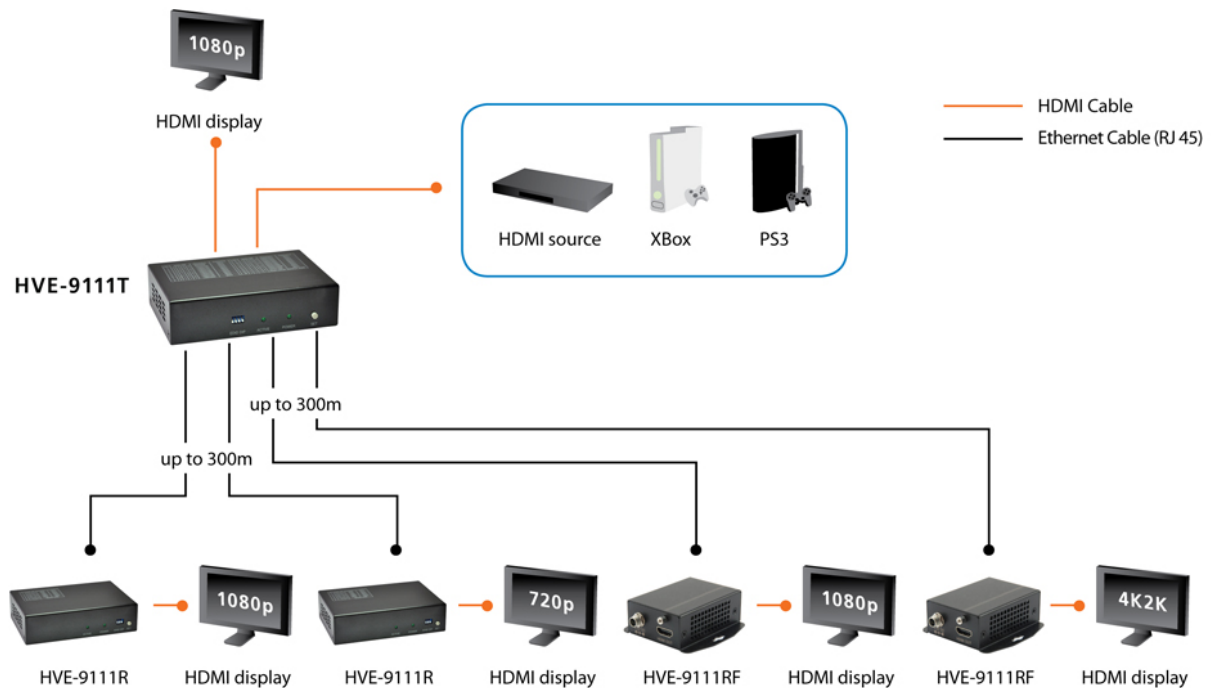

Resolution:
Up to 1920 x1200@ 60Hz

Power Input:
DC5V 2A

Power Consumption:
700mA

Bandwidth:
25MHz - 340MHz

Performance

Operating Distance:
300meters

Environment

Temperature (°C):
0° C ~48° C

Humidity (Non-condensing):
10~80% RH

Physical Specifications

Dimensions (W x D x H mm):
130 x 97 x 35 mm

Weight (g):
358.5g

Diagram