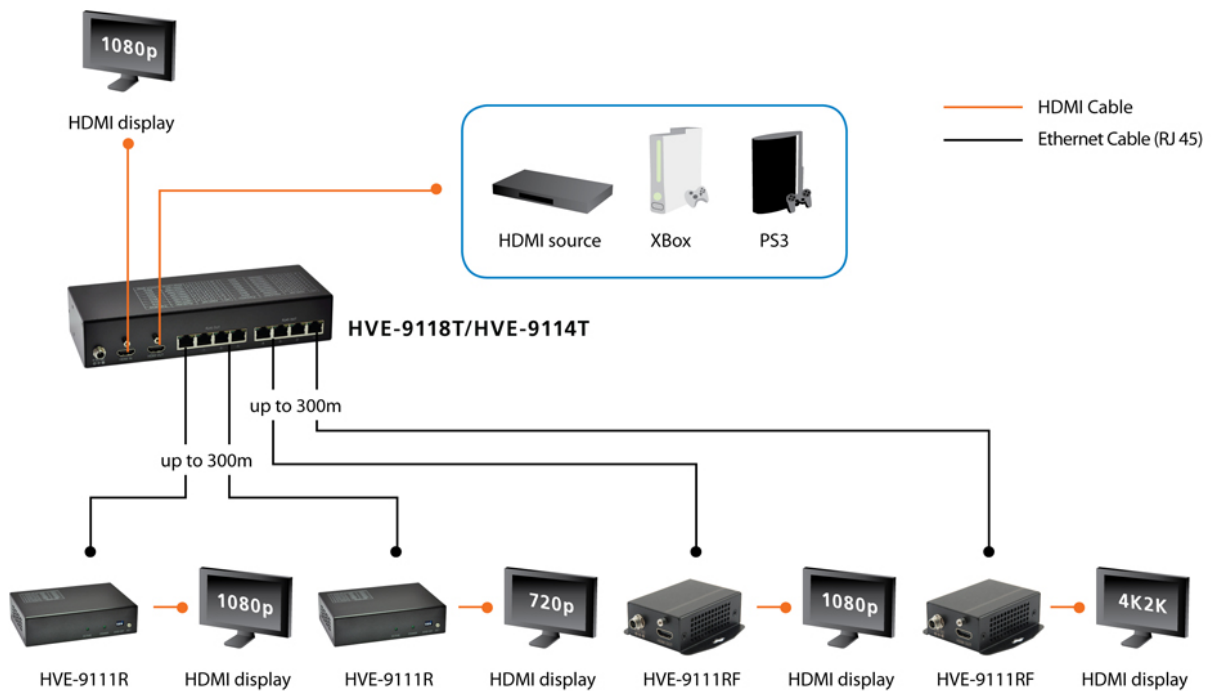

Operating Distance:
Up to 300m

Environment

Temperature (°C):
Operating: 0°C ~ 48°C
Storage: -20°C ~ 60°C

Humidity (Non-condensing):
10~80% RH

Physical Specifications

Dimensions (W x D x H mm):
220 x 83 x 44

Weight (g):
605g

Diagram

Order Information

HVE-9114T

Package Contents

HVE-9114T
Power Adapter
Power Cord
Quick Installation Guide

No liability or responsibility for any errors or omissions in the content.
Specifications are subject to change without notice.
All mentioned brand names are registered trademarks and property of their owners.
Copyright © Digital Data Communications GmbH, Germany. All Rights Reserved.