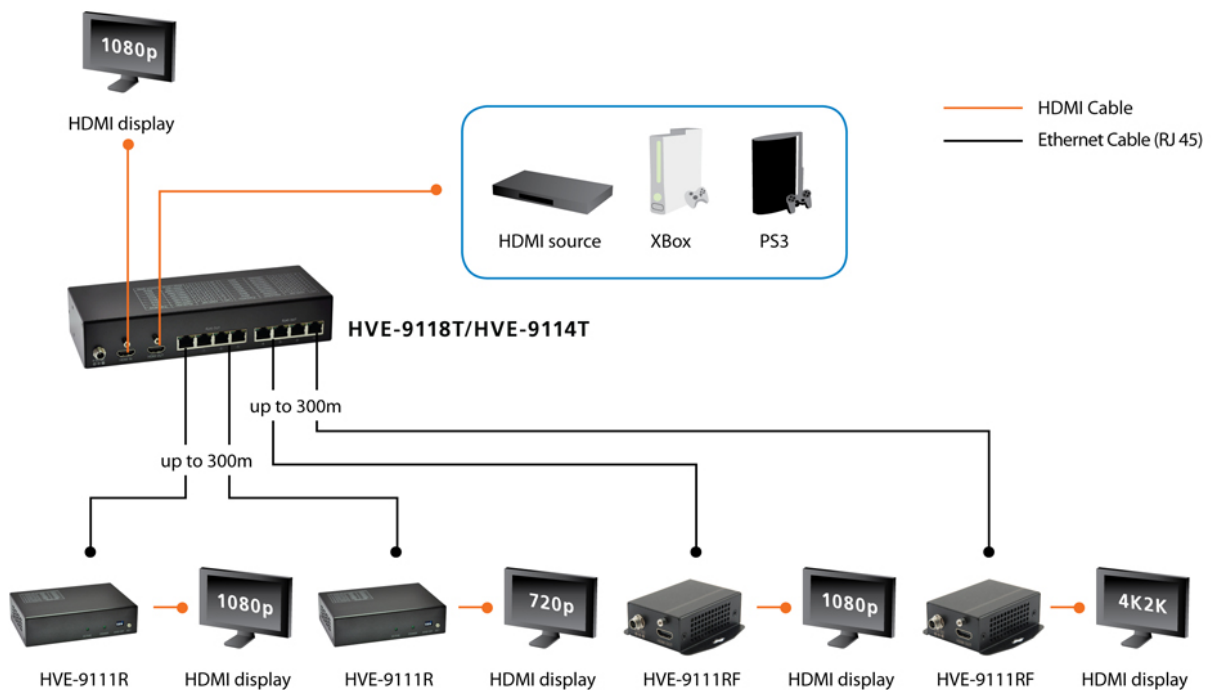

Button/Knob:
DIP/ SET Button

Resolution:
Up to 1920 x1200@ 60Hz

Power Input:
DC5V 2A

Power Consumption:
900mA

Bandwidth:
25MHz - 340MHz

Performance

Operating Distance:
300meters

Environment

Temperature (°C):
0° C ~48° C

Humidity (Non-condensing):
10~80% RH

Physical Specifications

Dimensions (W x D x H mm):
220 x 83 x 44 mm

Weight (g):
650g

Diagram