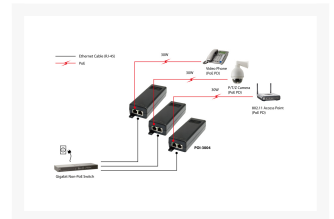

POI-3004, Gigabit PoE Injector, 802.3at/af PoE, 30W

Product Images

Short Description

- Remove the need for a bulky power adapter and power line
- Delivers power and data to equipment via a single Ethernet cable
- Remote power feeding up to 100m
- Unique interlocking feature for easy installation
- Surge protected to enhance safety
- Simple Plug and Play installation
- Compact, lightweight design
- Total PoE power budget: 30W, up to 30W per port
- 6KV surge protection level on each port

Description

The LevelOne POI-3004 is a Power over Ethernet (PoE) injector that not only delivers a cost-effective solution for power distribution, but also provides a seamless way of deploying Powered Devices (PDs) on existing LAN infrastructure. With the use of power injectors, DC power of up to 30W and the data that comes from a non-PoE switch are merged together and then transmitted to a PD such as a PoE network camera, through the Ethernet cabling. This allows you to extend the use of your existing hardware investment without needing to buy extra PoE switches. Furthermore, non-PoE devices like wireless access points can also be powered up remotely by adding additional PoE splitters, since power and data are further split into two cables. These devices can therefore be installed in hard-to-reach areas like ceilings where there are no outlets or electrical wiring nearby.