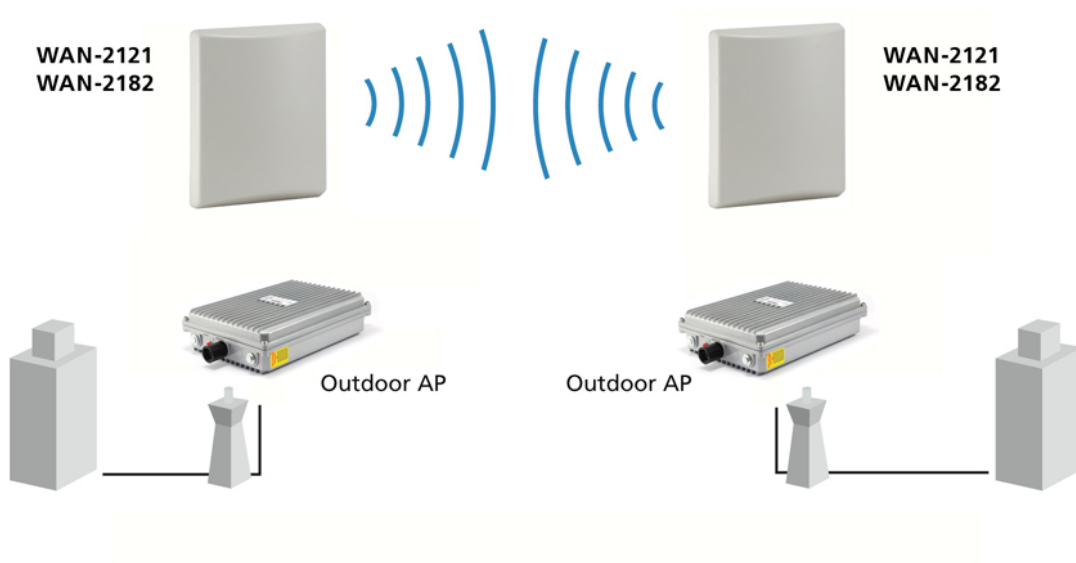

WAN-2121 Version: 1

12dBi 2.4GHz Directional Panel Antenna

The LevelOne WAN-2121 is a directional antenna for increased performance and reduced interference, operating on the 2.4 GHz frequency. WAN-2121 can be mounted either indoors or outdoors. The antenna's gain value is 12dBi, and if mounted outdoors the weatherproof housing can withstand temperatures from minus 30°C up to 60°C, as well as rain, snow, dust and other harsh conditions.

Key Features

- Provides 12dBi directional operation
- Directional operation provides extended point to point coverage
- For IEEE 802.11b/g/n Wireless applications in 2.4GHz frequency range
- Low wind loading

Dimensions (W x D x H mm):
166*140*30mm

Weight (g):
304g

Reliability

Survival Wind Speed:
50m/s

Diagram

Order Information

WAN-2121

Package Contents